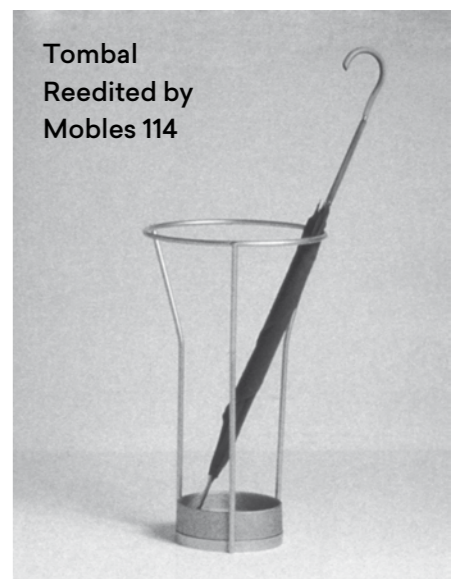

Outdoor collection

Tombal
Miguel Milá

Miguel Milá

“Good design is a matter of that what you do, in the simplest way, excites.”

MMS
Reedited by
Mobles 114

© Català Roca

Tombal
Reedited by
Mobles 114

Some designs by Miguel Milá since 1961