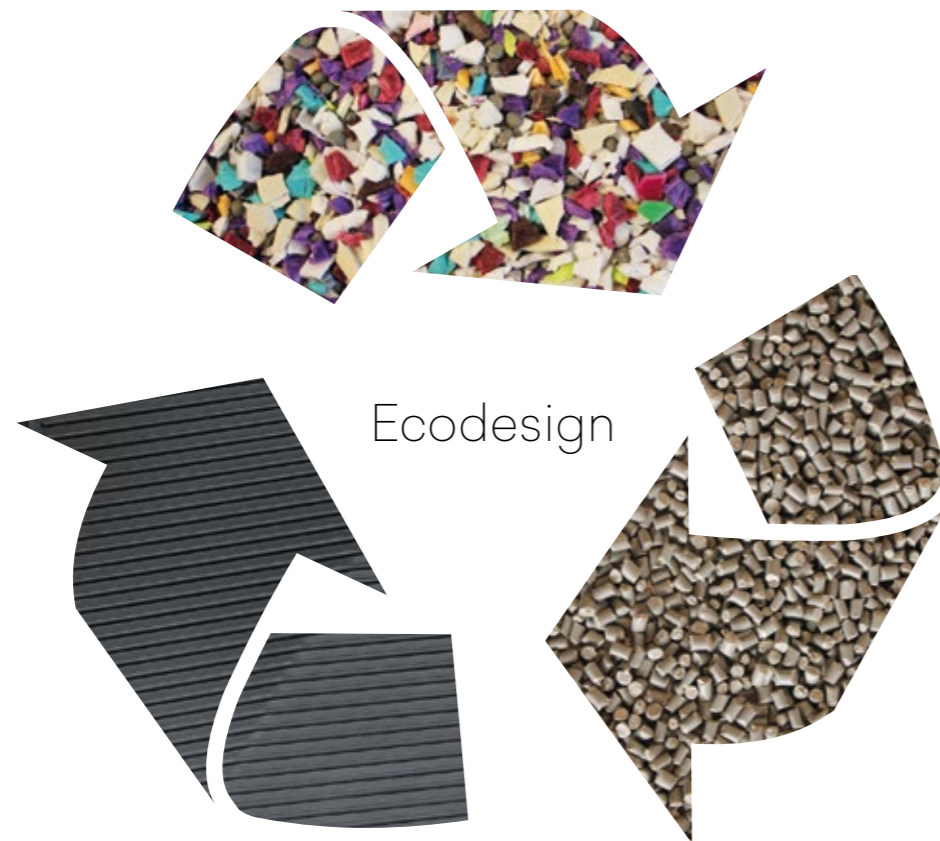

Green eco — Javier Mariscal

With the commitment to
improve people's quality of life
and the environment.