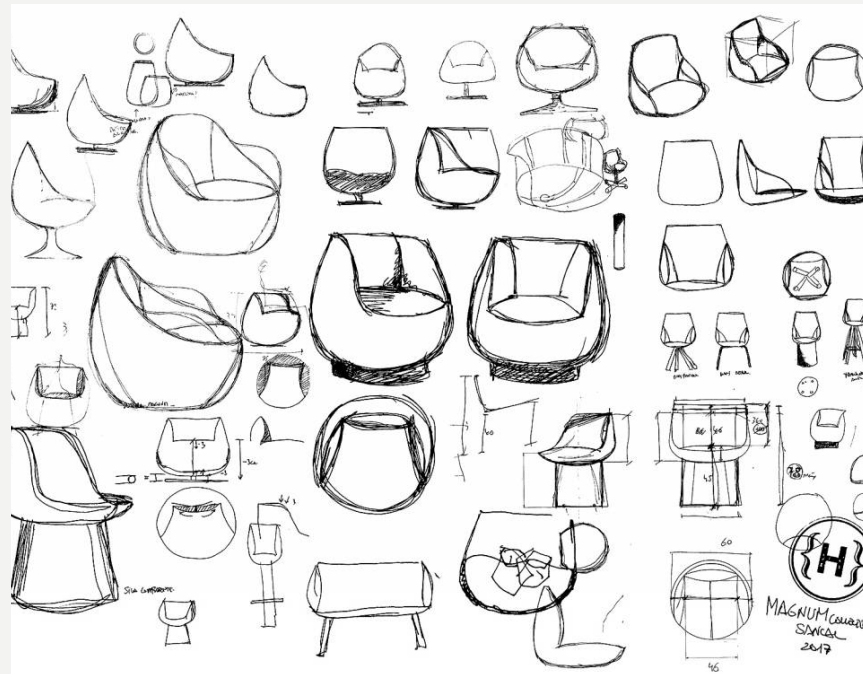

DUMBBELL.

NEW SHOWROOM. Yecia, MURCIA.

GRUP
MUEBLES
INTERMOBEL

SANCAL 

DINING CHAIRS.

COLLAR.

TEA.

SILLA40.

NIDO.

MULLIT.

MAGNUM.

MAGNUM.

MAGNUM.

By **Estudihac.**

A range that takes its inspiration from the cognac cups found in London's exclusive members clubs.

Colección inspirada en las copas de coñac que la alta sociedad londinense usaba en los clubs.