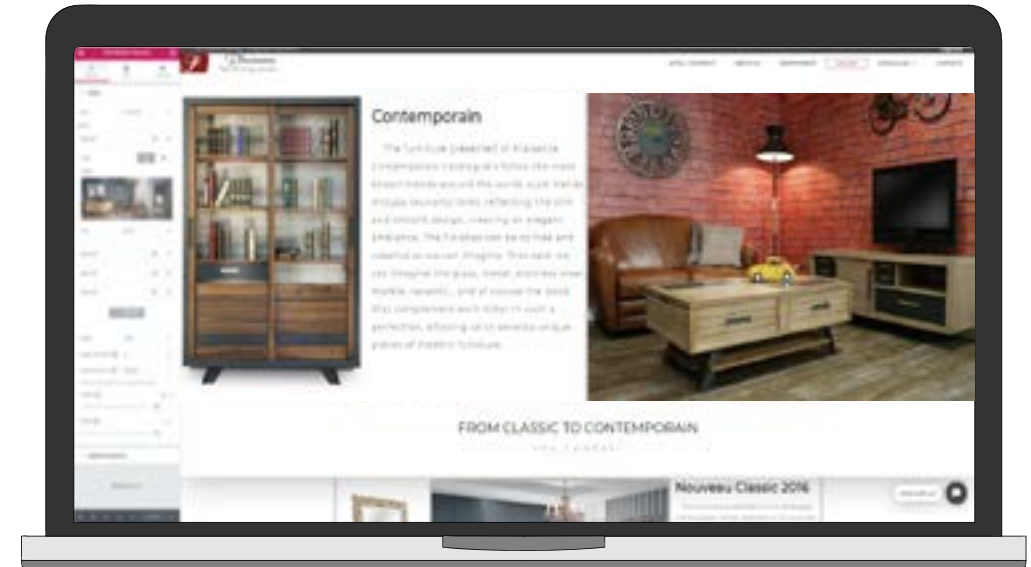

Visit us by scanning me!

WWW.PLAISANCE.PT

Plaisance presents you with the latest Website Major Upgrade. Enjoy...

plaisancefurniture

plaisancefurniture

plaisancefurniture

REF.: P1721
BIBLIOTHEQUE SANTORINI
2680
L.280 - P.42 - H.230
Structure - CW.NATURAL