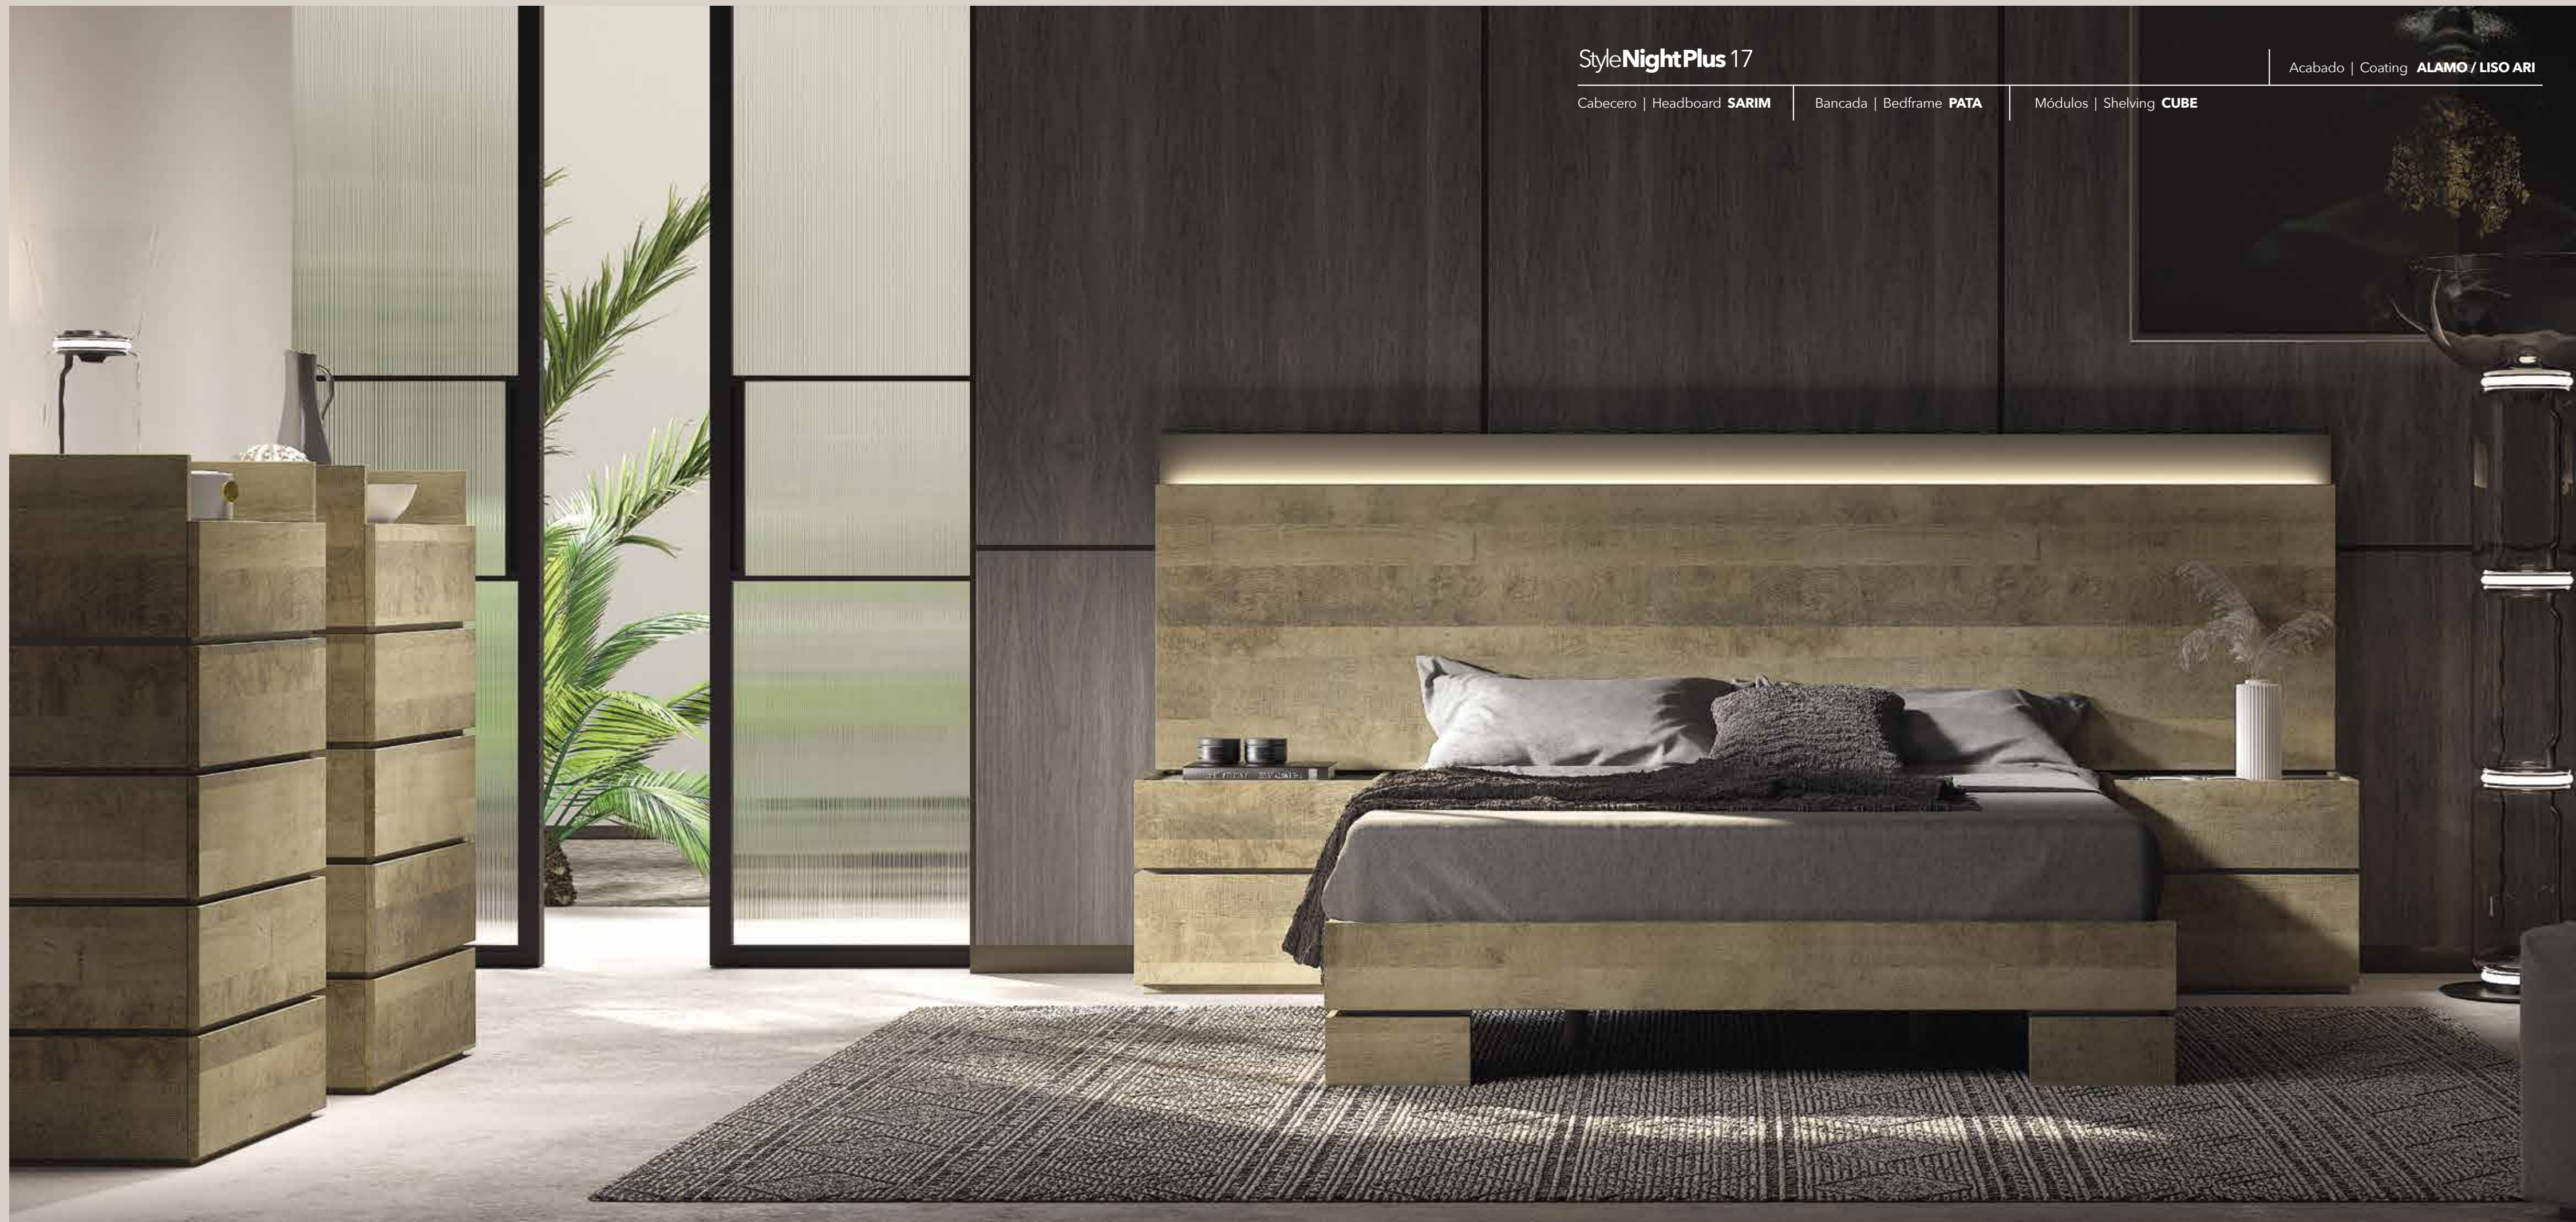

Style**NightPlus** 17

Acabado | Coating **ALAMO / LISO ARI**

Cabecero | Headboard **SARIM**

Bancada | Bedframe **PATA**

Módulos | Shelving **CUBE**