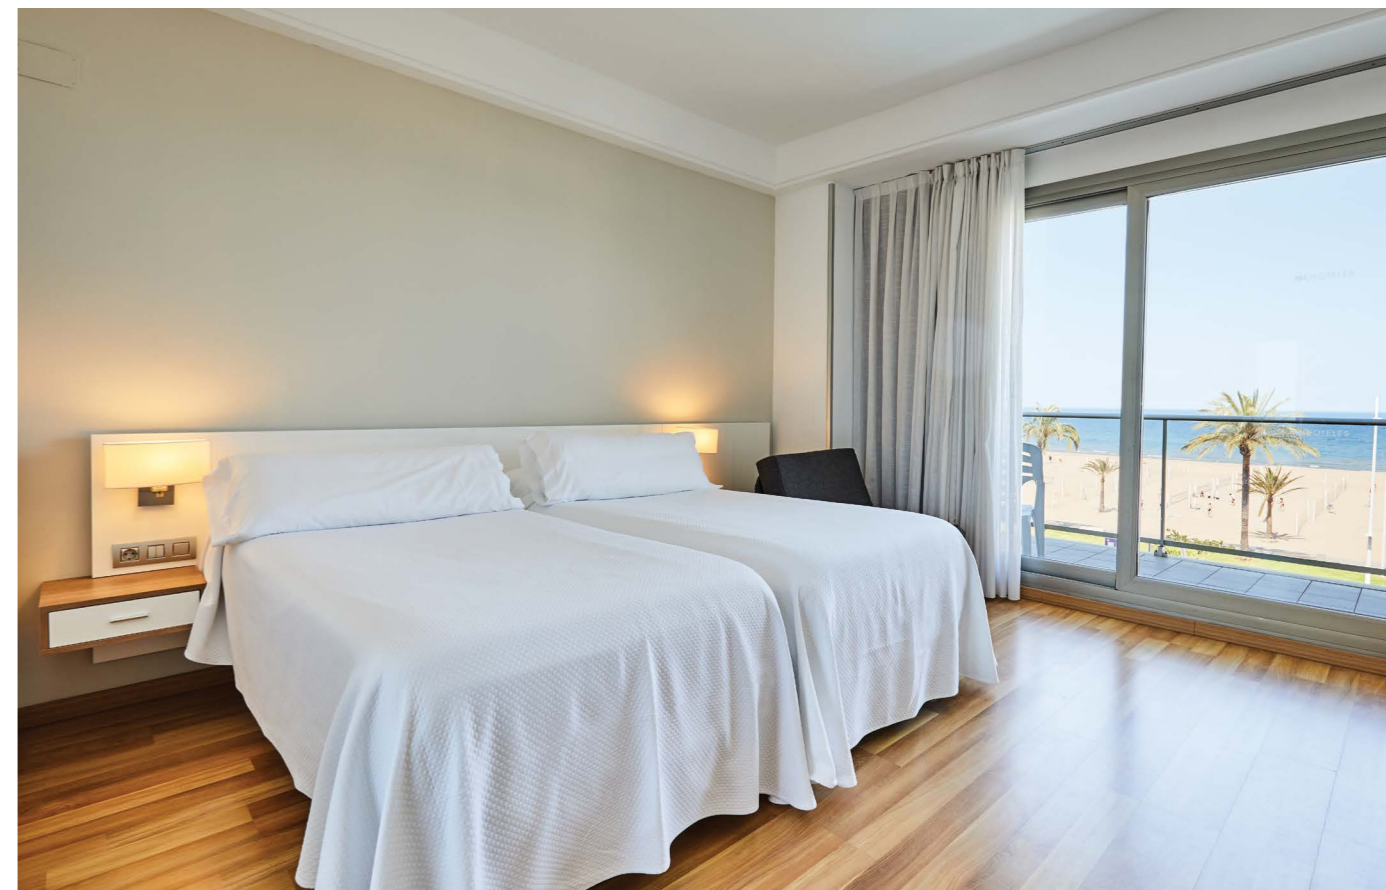

RH HOTEL CANFALI

BENIDORM

muebles
INTERMOBEL

BAOBAB SUITES

TENERIFE

For this project, the company supplied living room modular furniture, beds, tables and benches, totally adapted to different room concepts and celebrated uniqueness and individuality. No two rooms are the same, but all of them feature a welcoming blend of comfort, luxury and light.

RH BAYREN HOTEL & SPA

GANDÍA

The RH Bayren Hotel & SPA in Gandia is located on the beachfront, by the promenade. From the hotel you can enjoy amazing sunrises, shopping and nightlife.

El RH Bayren Hotel & SPA en Gandia se encuentra en primera línea de playa, junto al paseo marítimo. Desde el hotel podrá disfrutar de increíbles amaneceres, tiendas y vida nocturna.