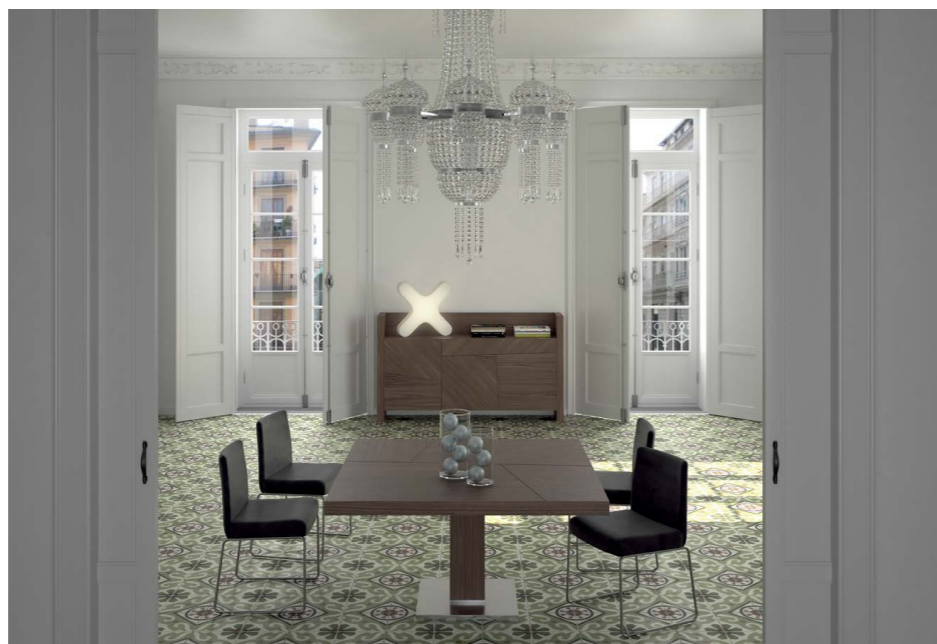

KENYA

KENYA is a full programme of living room furniture and sideboards with an elegant and sober style. Its design is based on an ornamental front that brings character to the whole collection, like a wooden collage that remind us of something natural.

Kenia es un programa de muebles de salón y aparadores con un estilo sobrio y elegante. Su diseño se basa en un frente ornamental que da carácter a toda la colección: un collage de maderas que nos recuerda algo natural.

Designed by LaCubitera