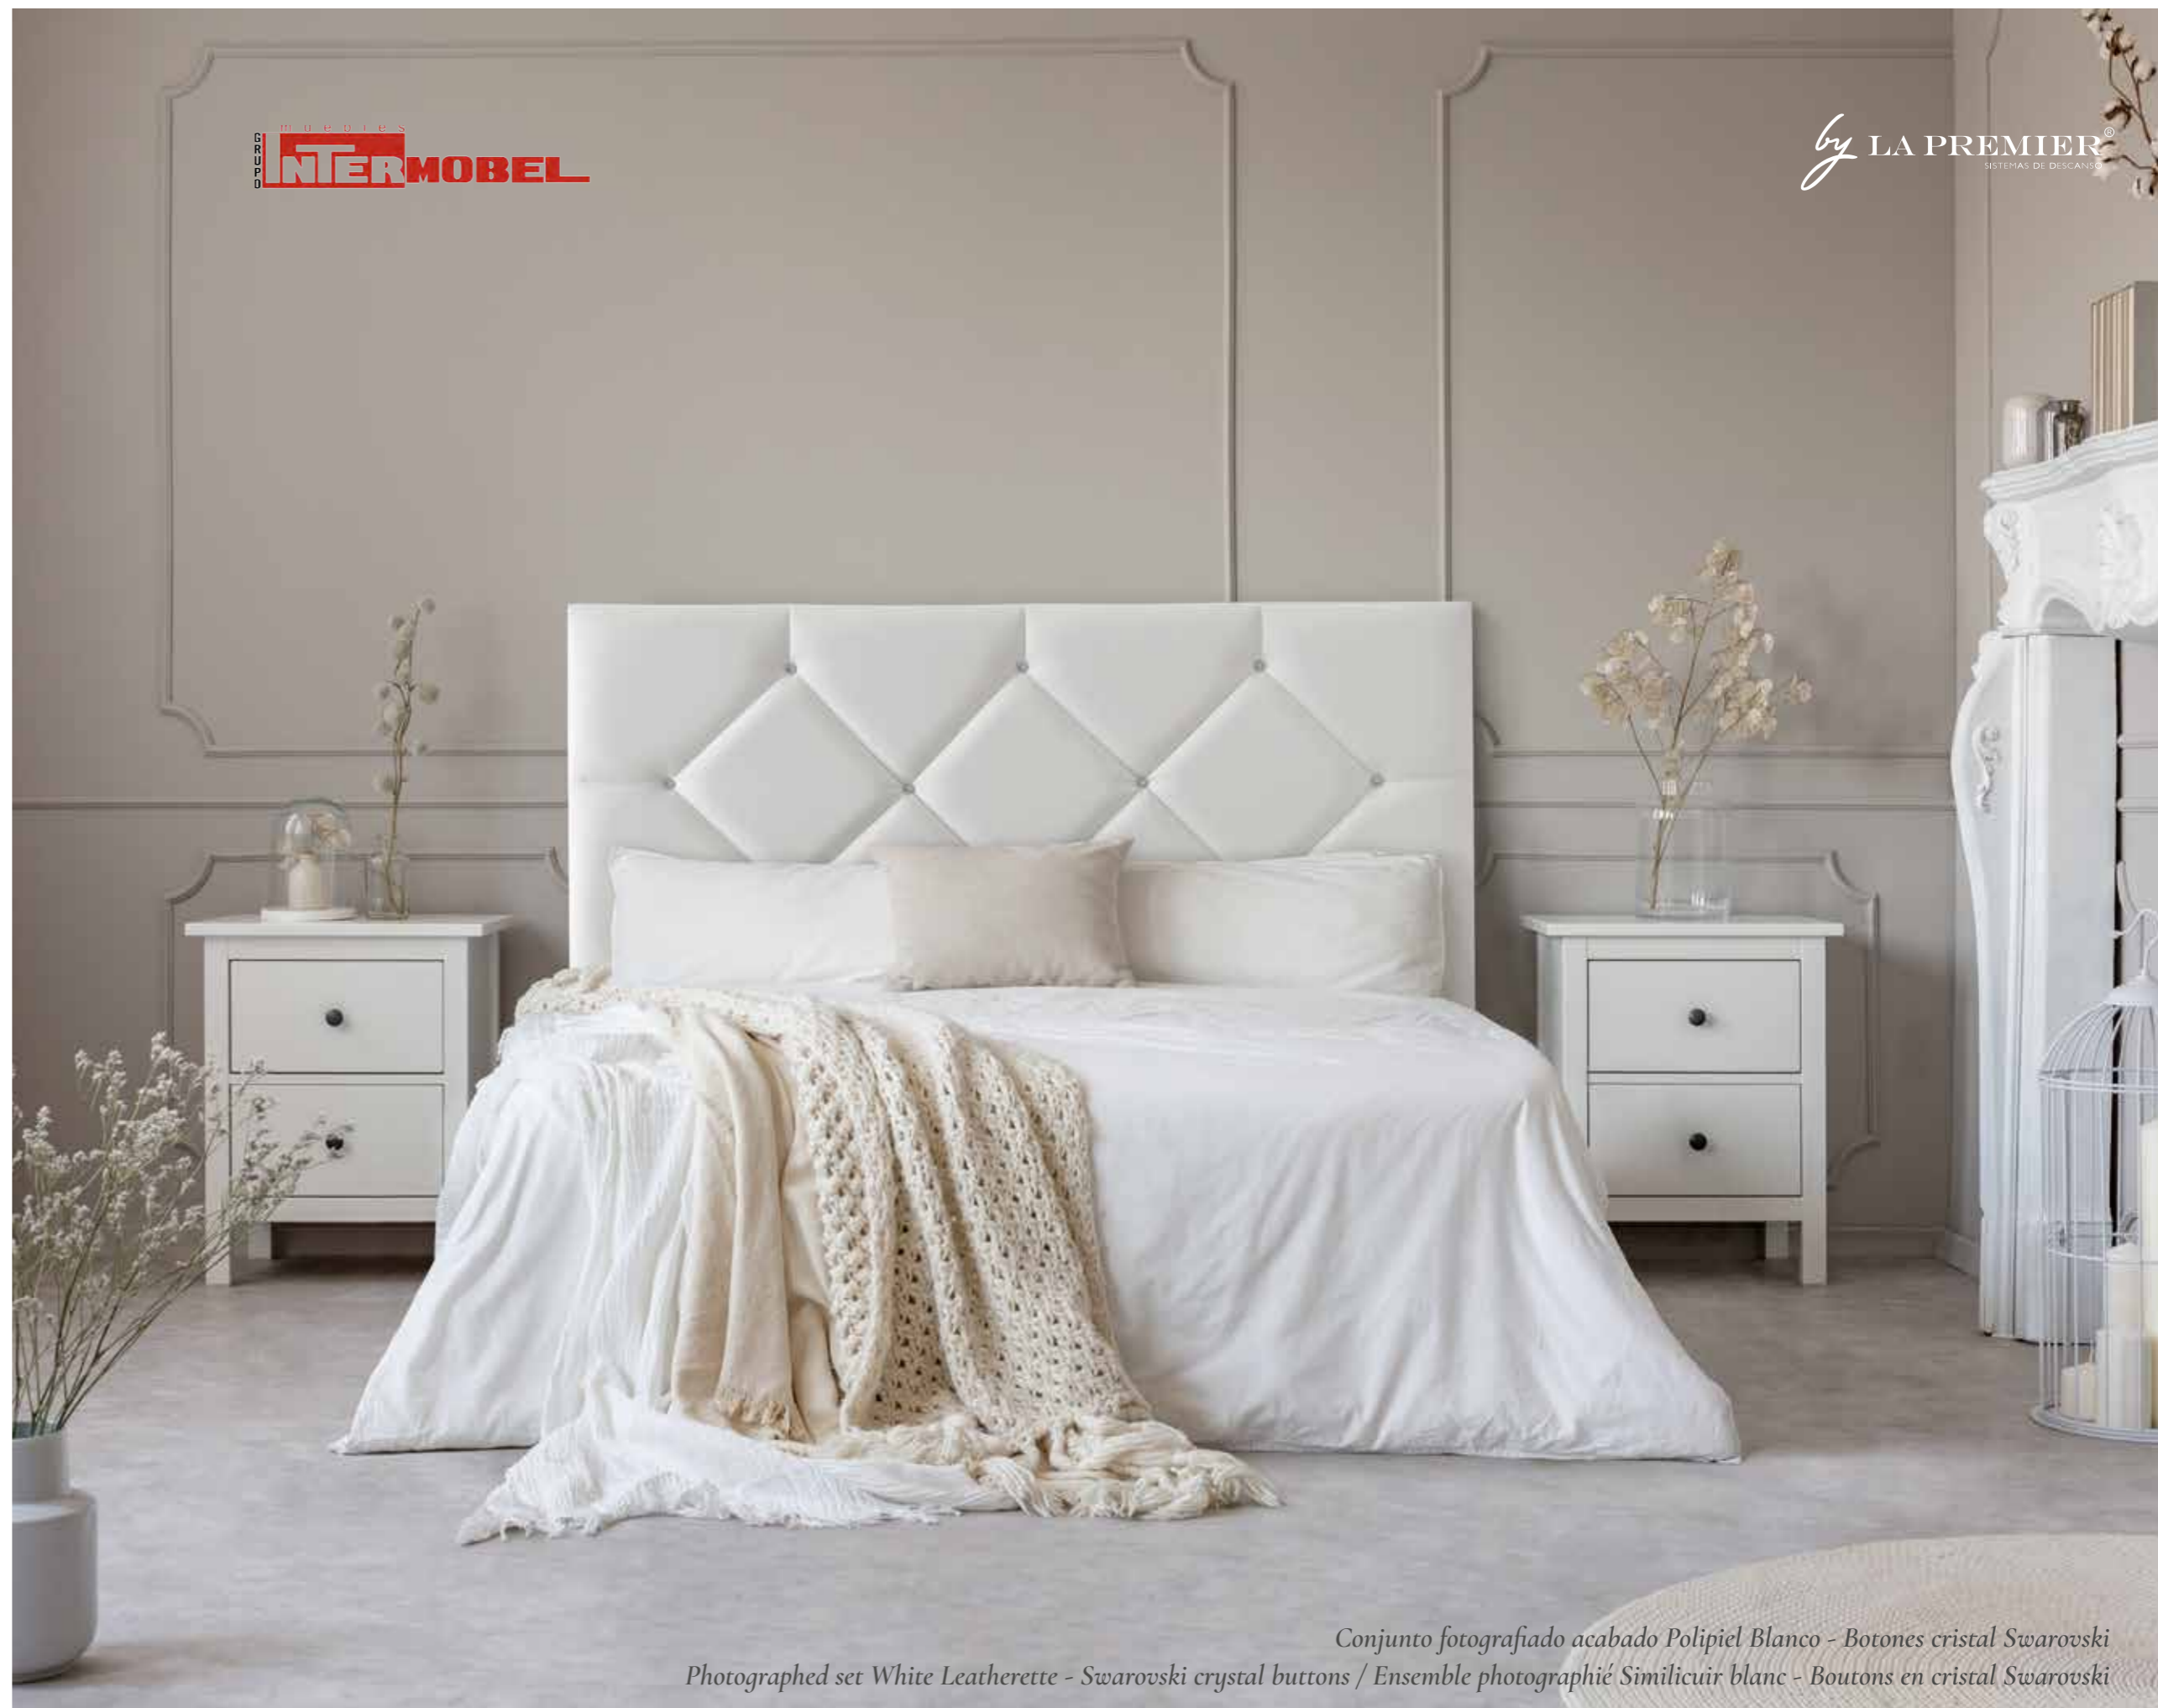

GRUPO
INTERMOBEL

by LA PREMIER
SISTEMAS DE DESCANSO

CABEZALES

Conjunto fotografiado acabado Polipiel Blanco - Botones cristal Swarovski
Photographed set White Leatherette - Swarovski crystal buttons / Ensemble photographié Similicuir blanc - Boutons en cristal Swarovski