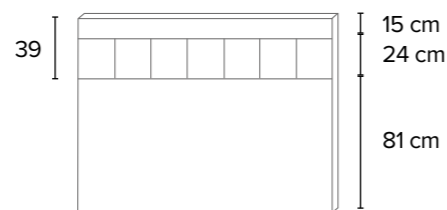

NANTES

CARACTERÍSTICAS

- Estructura DM + EPS (poliestireno expandido en parte central), patentado nº ES1173184
- Acolchado motivo cuadros parte central
- Herrajes para montaje a pared incluidos
- Garantía de 2 años
- Fabricado en España

CHARACTERISTICS

- DM + EPS structure (expanded polystyrene in central part), patented nº ES1173184
- Checkered pattern padding in central part
- Ironworks for wall included
- 2 years warranty
- Made in Spain

CARACTÉRISTIQUES

- Structure DM + EPS (polystyrène expansé en partie centrale), nº ES1173184 breveté
- Rembourrage à carreaux dans la partie centrale
- Ferrures de mur inclus
- Garantie de deux ans
- Fabriqué en Espagne

ALTURA TOTAL
TOTAL HEIGHT
HAUTEUR TOTAL
120 cm

ACABADOS TEJIDO KIDO FINISHING KIDO TISSUE / FINISSAGE TISSU KIDO

ACABADOS TERCIOPELO KORAL KORAL VELVET FINISHING / FINISSAGE VELOURS KORAL

ACABADOS ECOPEL ECOPEL FINISHING / FINISSAGE ECOPEL

TARIFA / RATE / TARIF					
Ancho / Width / Largeur	105	145	160	190	200
Alto / Height / Hauteur	120				

Opción tapizado tejidos Kido, Terciopelo Korál o ecopel, mismo precio / Kido, ecopel, or Korál Velvet upholstery option, same price / Option sellerie Kido, ecopel ou Korál Velvet, même prix
Sugerimos que la medida del cabezal sea superior o igual que el colchón o soporte / We suggest that the head size be greater than or equal to the mattress or support / Nous suggérons que la taille de la tête soit supérieure ou égale au matelas ou au support
No se hacen ni medidas ni tapizados especiales / No special measures or upholstery are made / Aucune mesure spéciale ou rembourrage n'est effectué