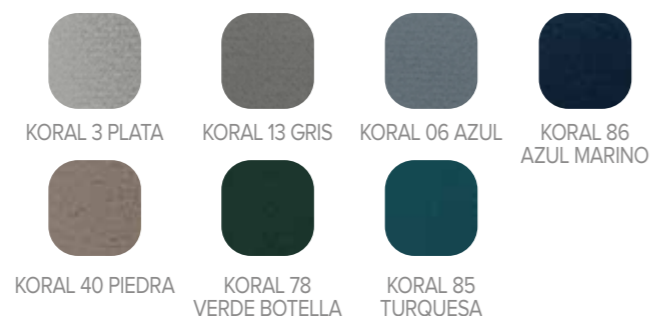

ALTURA TOTAL
TOTAL HEIGHT
HAUTEUR TOTAL
120 cm

ACABADOS TEJIDO KIDO FINISHING KIDO TISSUE / FINISSAGE TISSU KIDO

ACABADOS TERCIOPELO KORAL KORAL VELVET FINISHING / FINISSAGE VELOURS KORAL

ACABADOS ECOPEL ECOPEL FINISHING / FINISSAGE ECOPEL