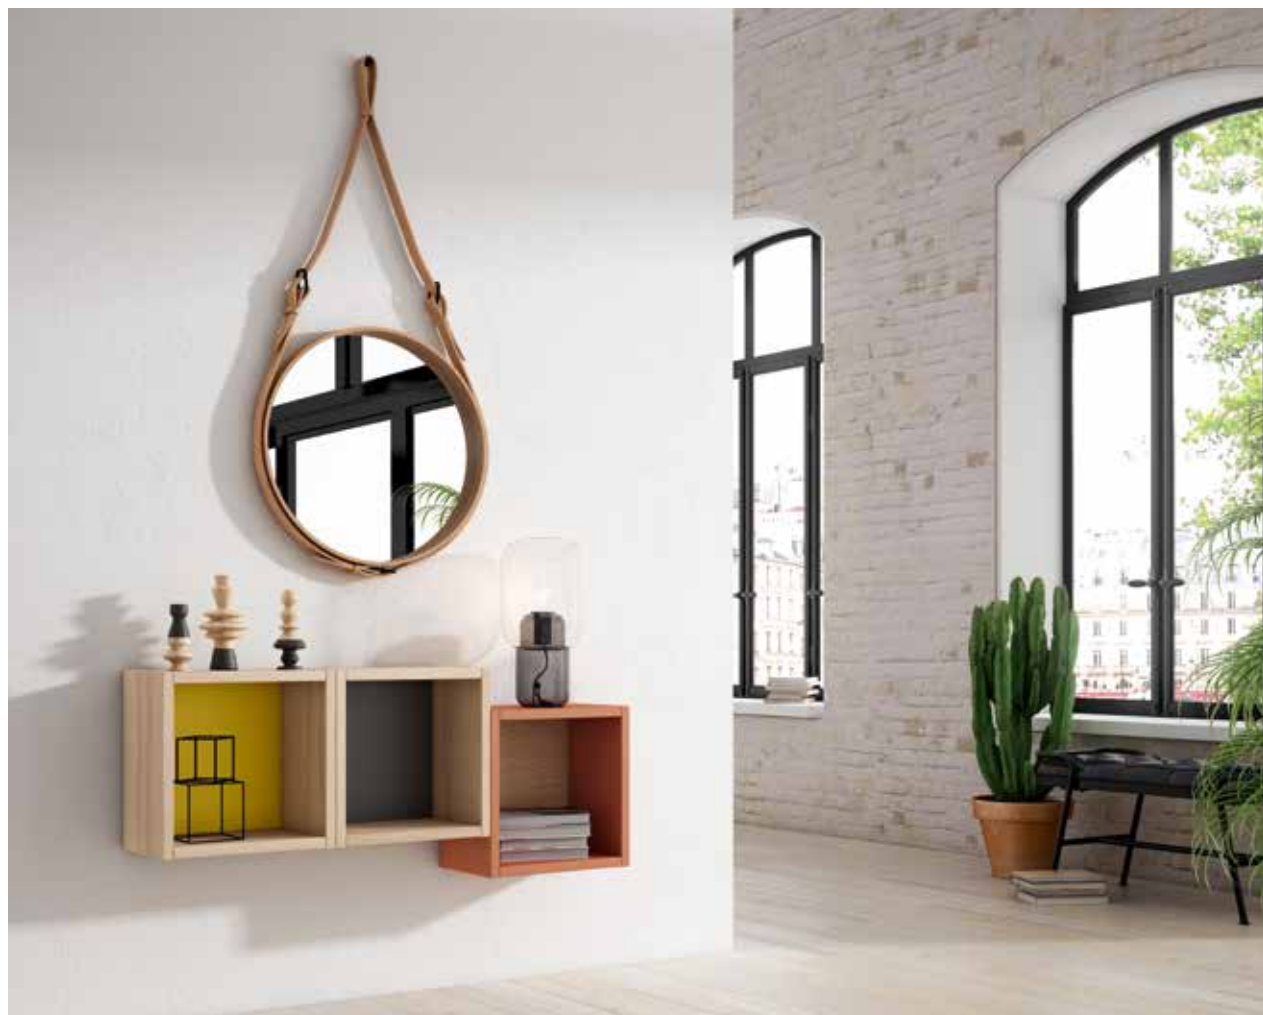

58 Composición

Acabado:
• Niebla Hidro
• Amarillo
• Pizarra
• Teja

CS//
Cubo Coral 40 x 40 cms.
Cubo Coral 40 x 40 cms.
Cubo Coral 40 x 40 cms.

ENG//
Coral hanging cube shelf 40 x 40 cms.
Coral hanging cube shelf 40 x 40 cms.
Coral hanging cube shelf 40 x 40 cms.

FR//
Cube de rangement mural Coral 40 x 40 cms.
Cube de rangement mural Coral 40 x 40 cms.
Cube de rangement mural Coral 40 x 40 cms.