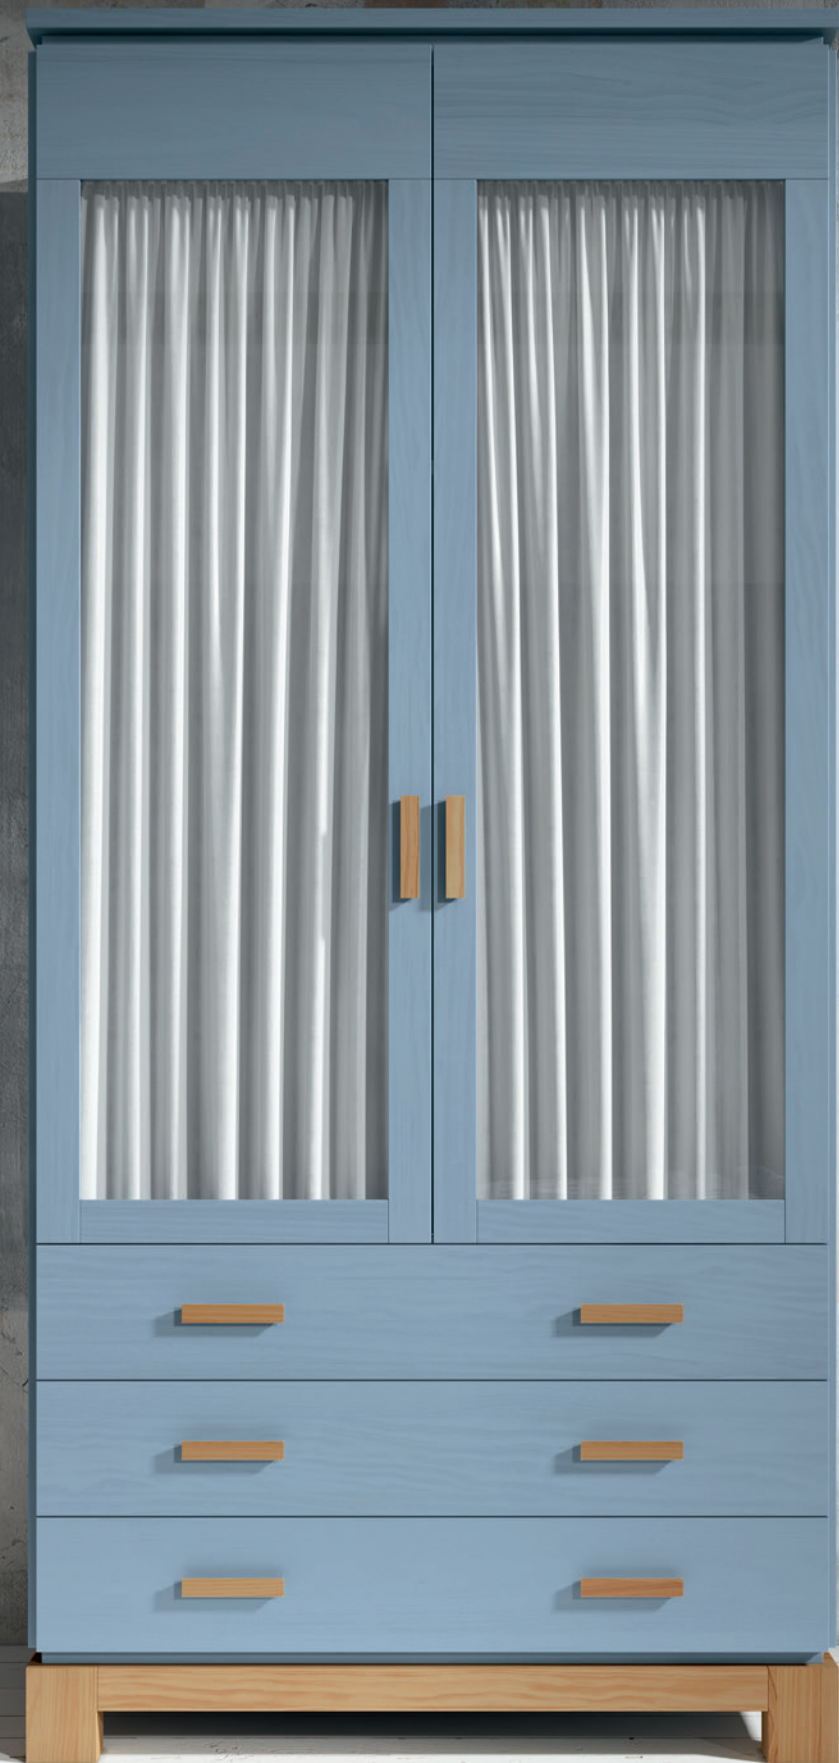

30 det.

Compos

ACABADO:
DECAPÉ AZUL
CAMELO

TIRADOR:
TIRADOR VEGA
MADERA 4 (CAMELO)

CS//
Armario Vega 2 Puertas Cristal /
3 Cajones 101,5 cms. (Base Recta)

ENG//
Vega Wardrobe Model With 2 Doors/
3 Drawers 101,5 cms.

FR//
Armoire Modèle Vega 2 Portes /
3 Tiroirs 101,5 cms.