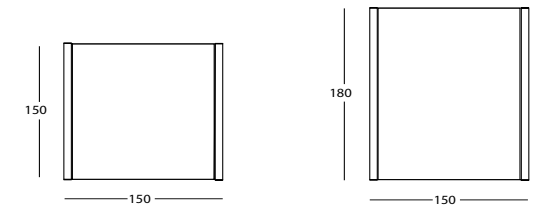

Dimensions in cm and inches
Medidas en cms y pulgadas.

iSi 3013	70 x 150 cm / 27.9 x 59"
iSi 3012	100 x 150 cm / 39.3 x 59"
iSi 3029	70 x 180 cm / 27.9 x 70.8"
iSi 3031	100 x 180 cm / 39.3 x 70.8"

muebles
INTERMOBEL

Dimensions in cm and inches
Medidas en cms y pulgadas.

iSi 3040	70 x 150 cm / 27.9 x 59"
iSi 3041	100 x 150 cm / 39.3 x 59"
iSi 3042	70 x 180 cm / 27.9 x 70.8"
iSi 3043	100 x 180 cm / 39.3 x 70.8"

iSi 3043

Dimensions in cm and inches
Medidas en cms y pulgadas.

iSi 3044	70 x 150 cm / 27.9 x 59"
iSi 3045	100 x 150 cm / 39.3 x 59"
iSi 3046	70 x 180 cm / 27.9 x 70.8"
iSi 3047	100 x 180 cm / 39.3 x 70.8"

muebles
INTERMOBEL

Dimensions in cm and inches
Medidas en cms y pulgadas.

iSi 3048	150 x 150 cm / 59 x 59"
iSi 3049	150 x 180 cm / 59 x 70.8"

GRUPO **muebles**
INTERMOBEL

iSi 3049

iSi 3049

ASSEMBLY SHEET

Description

- Divider folding screen kit: 70 cm or 1 m wide modules and 1,50 m or 1,80 m high.
- Consists of longitudinal sections made by lacquered extruded aluminium 60x40, 2 feet to lean the structure (they have D10 mm holes for anchoring to the ground; ground fixing screws are not supplied) , 2 union pieces and 1 corner union.
- Upper part made by methacrylate. The lower part can be lacquered metallic, transparent methacrylate or upholstered.
- When a 90° module constructive solution is required by the client, a corner feet will be provided.
- Optional logo marking on metal lower body (area 525x300 mm).
- Supplied in boxes.