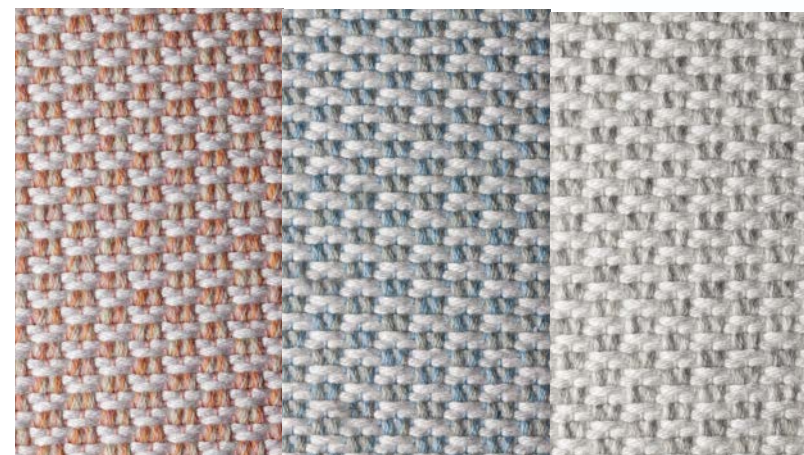

LOPI COLLECTION

sunbrella®

BLUSH   GLACIER   MARBLE