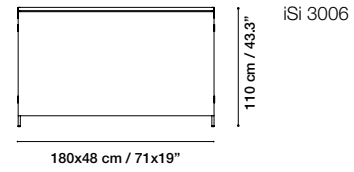

DIMENSIONS

MEASURES / MESURES / MEASURES