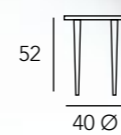

REF. 41P
Mesa Comedor

ÉLITE

MUEBLES
INTERMOBEL

ÉLITE

KEPLER

REF. 3076

REF. 3075

REF. 3074