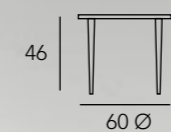

REF. 41P
Mesa Comedor

ÉLITE

MUEBLES
INTERMOBEL

ÉLITE

KEPLER

REF. 3076

REF. 3075

REF. 3074