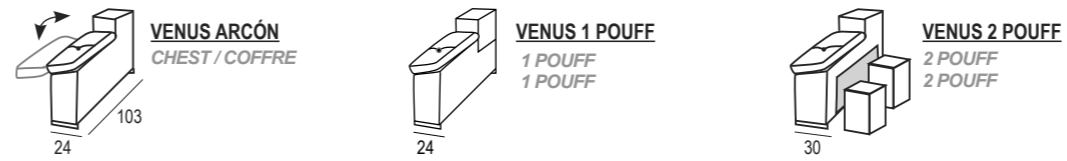

Sofá modelo Cloe
varias medidas
**Incluye colchón y
asientos standard.**

Cloe model sofa various
measures - Includes mattress
and standard seats.

Sofa modèle Cloe diverses
mesures - Comprend un
matelas et sièges standard.

COLCHÓN 90	COLCHÓN 105	COLCHÓN 120	COLCHÓN 140	COLCHÓN 160
Mattress / Matelas	Mattress / Matelas	Mattress / Matelas	Mattress / Matelas	Mattress / Matelas
147	162	177	197	217
17-113-17	17-128-17	17-143-17	17-163-17	17-183-17
10,5 mts. 1,05 m²	11 mts. 1,20 m²	11,5 mts. 1,35 m²	12 mts. 1,50 m²	13 mts. 1,65 m²

Opciones de brazos a elegir / Arm options to choose / Options pour choisir les bras.

Mod. chaiselongue con
arcón abatible de 60 cm.
Chaiselongue module with folding
chest 60 cm.
Module chaiselongue avec coffre
battante de 60 cm.

Mod. chaiselongue con
arcón abatible de 80 cm.
Chaiselongue module with folding
chest 80 cm.
Module chaiselongue avec coffre
battante de 80 cm.

5 mts.

Opciones de brazos
largos para módulo
chaiselongue

Long arm options for
chaiselongue module

Options du bras long pour
chaiselongue module