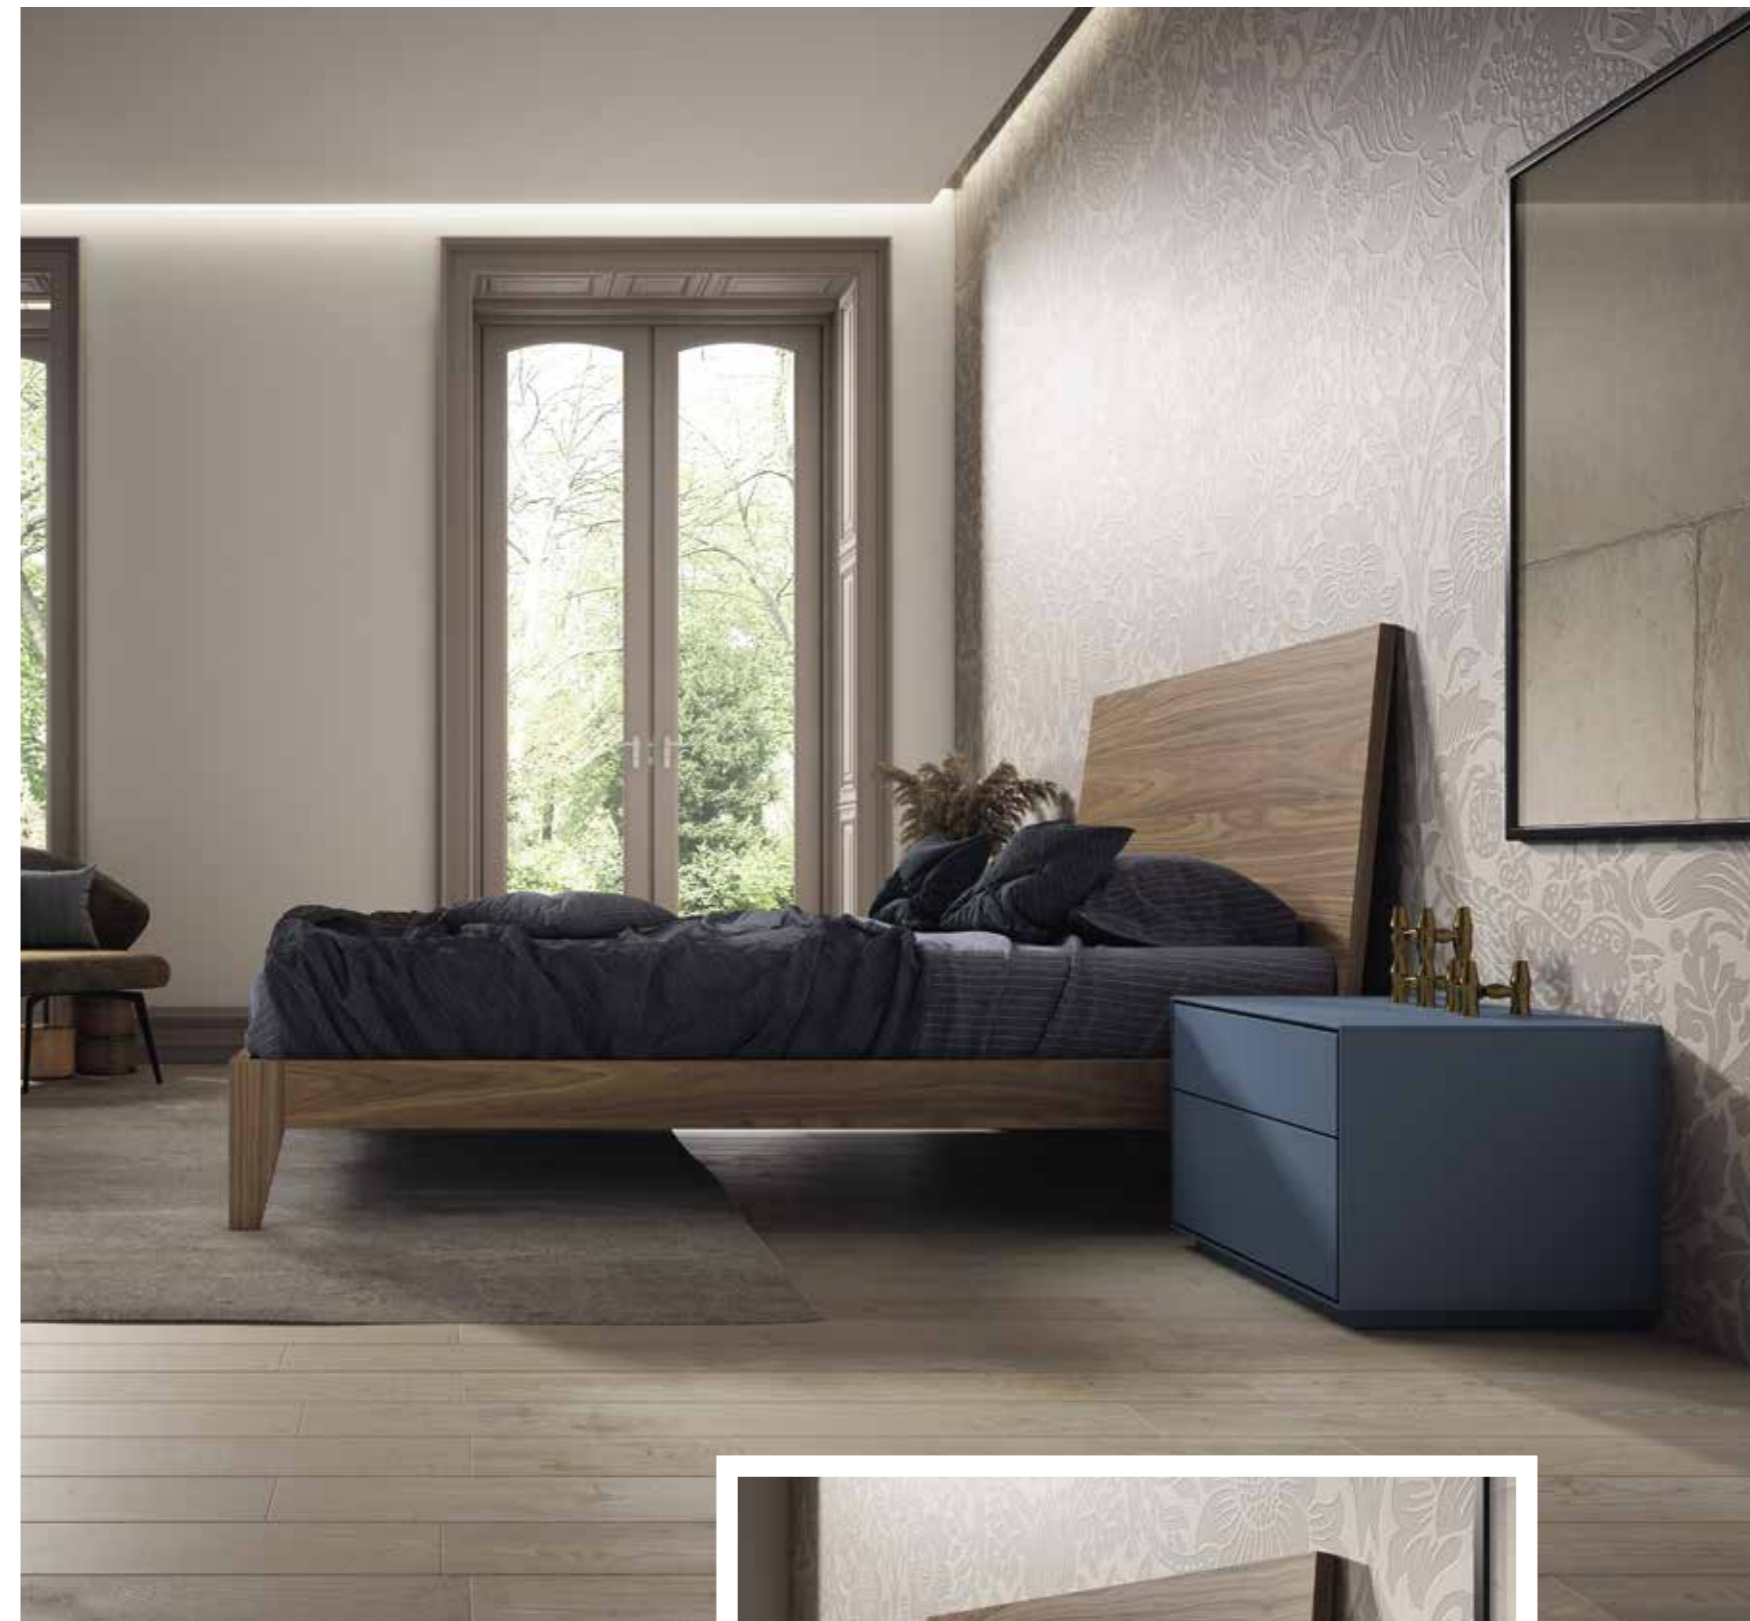

NOGAL - COBALTO
WALNUT - COBALT