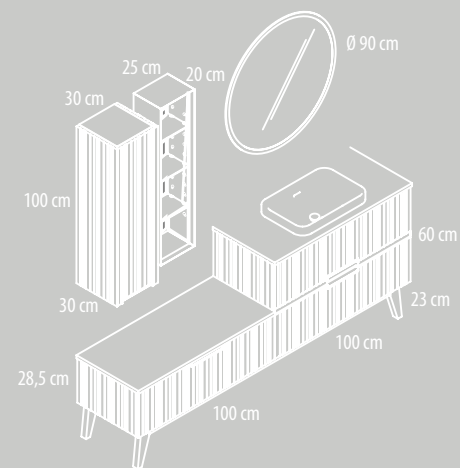

GRUPO
INTERMOBEL

Ref. NA13103301
Módulo decorativo alto, altura 100 con puerta izquierda
(Cabinet with 100 cm high and 30 cm with.)
30 x 100 x 30 cm

Ref. NA1310225
Módulo decorativo alto, altura 100
(Cabinet with 100 cm high and 25 cm with.)
25 x 100 x 20 cm

Ref. ES0390090
Espejo Olimpo
(Olimpo Mirror)
90 x 90 x 3 cm

Ref. LP0145100
Encimera con lavabo Lupu 1 seno centrado 50x34
(Lupo washbasin 1 centered bowl 50x34 plus countertop)
101x 46 x 2 cm

Ref. NA0360410C
Bajo lavabo 2 cajones, altura 60
(Under sink with two drawers with 60 cm high.)
100 x 60 x 45 cm

Ref. EN0745100
Encimera de Piedra grueso 2 cm
(Stone countertop)
100,5 x 46 x 2 cm

Ref. NA01284105
Coqueta 1 cajón altura 28,5 cm
(Module with a drawer 28,5 cm height)
100 x 28,5 x 45 cm

Ref. PT0145200
Bancada para fondo 45
(Bench for depth 45)
196 x 23 x 40 cm