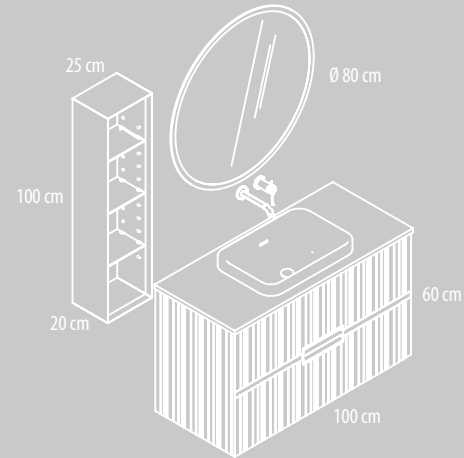

NAOX / 38

Ref. NA1310225
Módulo decorativo alto, altura 100
(Cabinet with 100 cm high and 25 cm with.)
25 x 100 x 20 cm