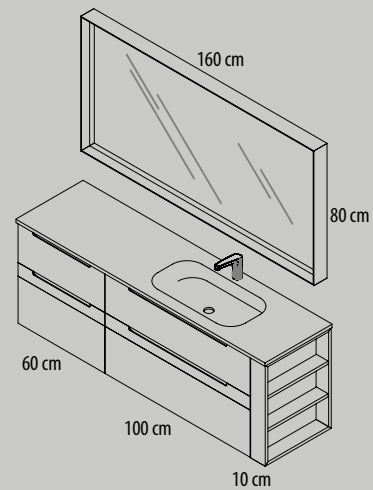

GRUPO SEYS
INTERMOBEL

Ref. ES0480160
Espejo Oberón
(Oberon Mirror)
160 x 80 x 11 cm