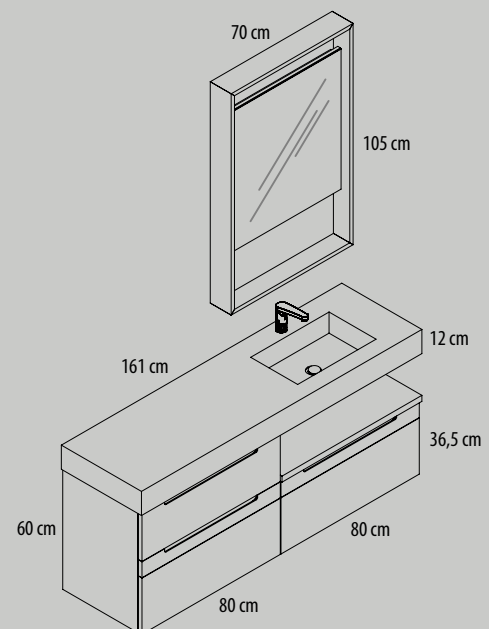

GRUPO
INTERMOBEL

Ref. ES0110570
Espejo Oden
(Oden Mirror)
70x 105 x 12 cm

Ref. SS0745160D
Lavabo Solidsquare 1 seno derecho (45x30) con faldón (12 cm)
(Solidsquare washbasin 1 right bowl 45x30 with skirt)
161 x 46 x 12 cm

Ref. CA0360480S
Módulo 2 cajones altura 60 cm
(Module 60 cm high, with two drawers)
80 x 60 x 45 cm

Ref. EN0145080
Encimera de madera grueso 3 cm
(Wooden countertop)
80,5 x 46 x 3 cm

Ref. CA0136480S
Coqueta 1 cajón altura 36,5 cm
(Module with a drawer 36,5 cm height)
80 x 36,5 x 45 cm