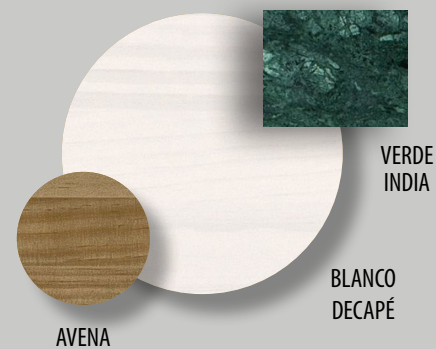

CATANIA / 20