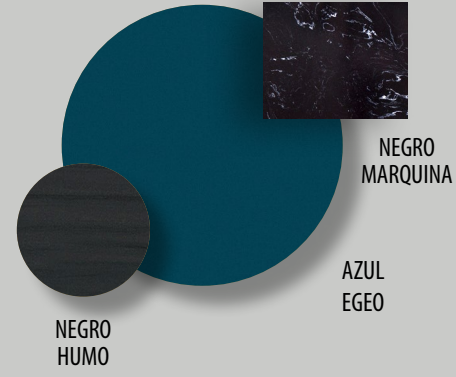

PALERMO / 45

Ref. ES0880080
Espejo Orión
(Orión Mirror)
80 x 80 x 3 cm

Ref. PA1310335D
Módulo decorativo alto, altura 103 puerta madera derecha
(Cabinet with 103 cm height and 30 cm with wooden door.)
35 x 103 x 30 cm

Lavabo Microplus 1 seno izquierdo 45 x 27 medida especial
(Microplus washbasin 1 left bowl)
146 x 46 x 2 cm

Ref. PA0360480C
Bajo lavabo 2 cajones altura 60
(Under sink with two drawer 60 cm height.)
80 x 60 x 45 cm

Ref. PA2160430
Módulo decorativo altura 60 con estante
(Decoratives modules with 60 cm height)
30 x 60 x 42 cm

Ref. PA2260435D
Módulo decorativo altura 60 con puerta derecha
(Decoratives modules with 60 cm door.)
35 x 60 x 45 cm