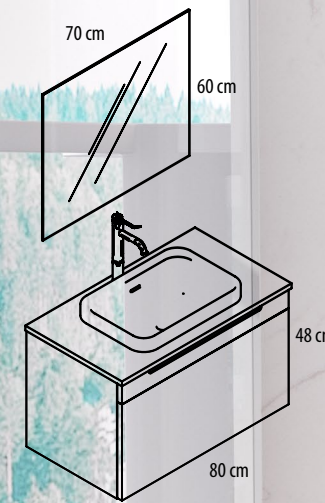

Ref. CA0360480C
Bajo lavabo 2 cajones altura 60 cm
(Under sink 60 cm high, with two drawers)
80 x 60 x 45 cm

CATANIA/ 29

NEGRO
MATE

ROBLE

Ref. ES0260070
Espejo Omara
(Omara Mirror)
70 x 60 x 3 cm

Ref. LP0145080
Encimera con lavabo Lupo 1 seno
centrado 50x34
(Lupo washbasin 1 centered bowl
50x34 plus countertop)
81 x 46 x 2 cm