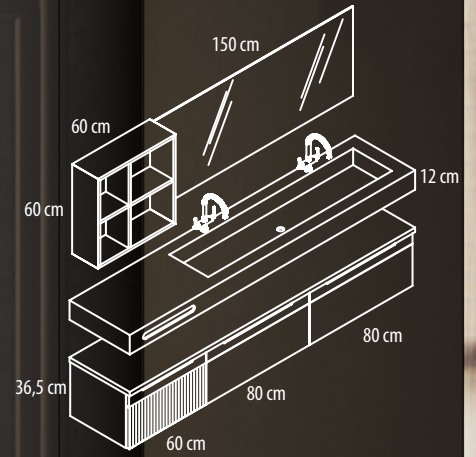

CATANIA / 24

Ref. MA1360260
Módulo decorativo alto, altura 60
(Decorative high module)
60 x 60 x 20 cm

Ref. ES0260150
Espejo Omara
(Omara Mirror)
150 x 60 x 3 cm

Lavabo Solidsquare a medida 1 seno derecho
(Solidsquare washbasin)
221 x 46 x 12 cm

TOALLERO: Opcional

Ref. EN0145220
Encimera de madera grueso 3 cm
(Wooden countertop)
221 x 46 x 3 cm

Ref. MA0136460S
Coqueta 1 cajón altura 36,5 cm
(Module with a drawer 36,5 cm height)
60 x 36,5 x 45 cm

Ref. CA0136480S (2)
Coqueta 1 cajón altura 36,5 cm
(Module with a drawer 36,5 cm height)
80 x 36,5 x 45 cm