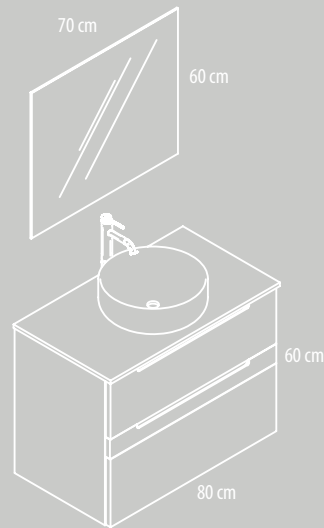

CATANIA/ 28

ROSA
MATE

VERDE
AGUA

Ref. ES0260070
Espejo Omara
(Omara Mirror)
70 x 60 x 3 cm

Ref. CR0437037
Lavabo Circus
(Circus washbasin)
37 x 37 x 12 cm

Ref. EN0545080
Encimera de piedra grueso 1,2 cm
(Stone countertop)
81 x 46 x 1,2 cm

Ref. CA0360480C
Bajo lavabo 2 cajones altura 60 cm
(Under sink 60 cm high, with two drawers)
80 x 60 x 45 cm

CATANIA/ 29

NEGRO
MATE

ROBLE

Ref. ES0260070
Espejo Omara
(Omara Mirror)
70 x 60 x 3 cm

Ref. LP0145080
Encimera con lavabo Lupo 1 seno
centrado 50x34
(Lupo washbasin 1 centered bowl
50x34 plus countertop)
81 x 46 x 2 cm

Ref. CA0148480C
Bajo lavabo 1 cajón altura 48 cm
(Under sink 48 cm high, with one drawer)
80 x 48 x 45 cm