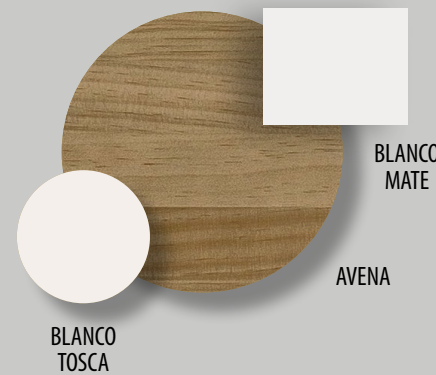

NAOX / 36

Ref. ES0380080
Espejo Olimpo
(Olimpo Mirror)
80 x 80 x 3 cm