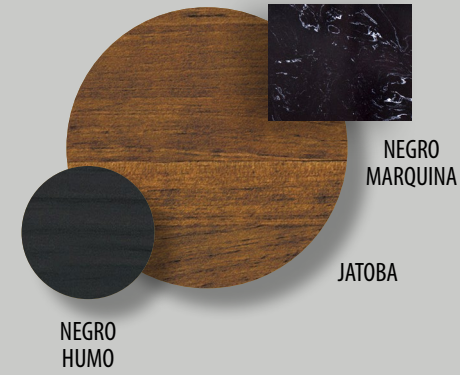

NAOX / 37

GRUPO
INTERMOBEL

Ref. NA13103301
Módulo decorativo alto, altura 100 con puerta izquierda
(Cabinet with 100 cm high and 30 cm with.)
30 x 100 x 30 cm

Ref. NA1310225
Módulo decorativo alto, altura 100
(Cabinet with 100 cm high and 25 cm with.)
25 x 100 x 20 cm

Ref. ES0390090
Espejo Olimpo
(Olimpo Mirror)
90 x 90 x 3 cm

Ref. LP0145100
Encimera con lavabo Lupu 1 seno centrado 50x34
(Lupo washbasin 1 centered bowl 50x34 plus countertop)
101x 46 x 2 cm

Ref. NA0360410C
Bajo lavabo 2 cajones, altura 60
(Under sink with two drawers with 60 cm high.)
100 x 60 x 45 cm

Ref. EN0745100
Encimera de Piedra grueso 2 cm
(Stone countertop)
100,5 x 46 x 2 cm

Ref. NA01284105
Coqueta 1 cajón altura 28,5 cm
(Module with a drawer 28,5 cm height)
100 x 28,5 x 45 cm

Ref. PT0145200
Bancada para fondo 45
(Bench for depth 45)
196 x 23 x 40 cm