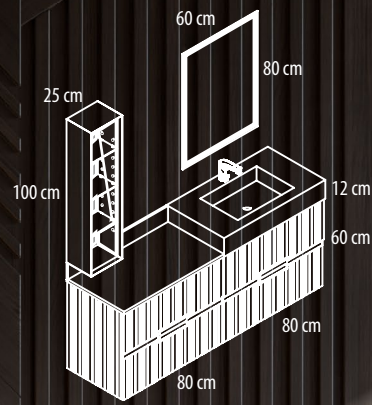

NAOX / 39

NEGRO
MATE

AVENA

NEGRO
HUMO

Ref. NA1310225
Módulo decorativo alto, altura 100 cm
(Cabinet with 100 cm height and 25 cm width.)
25 x 100 x 20 cm

Ref. ES0580060
Espejo Orfeo
(Orfeo Mirror)
60 x 80 x 3 cm

Ref. MP0645080
Lavabo Microplus 1 seno centrado con faldón
(12 cm)
(Microplus washbasin 1 centered bowl)
81 x 46 x 12 cm

Ref. EN0545080
Encimera de piedra grosor 1,2 cm
(Stone countertop)
80,5 x 46 x 1,2 cm

COPETE: Consulta tarifa

Ref. NA0360480C
Bajo lavabo 2 cajones, altura 60 cm
(Under sink with two drawers with 60 cm height.)
80 x 60 x 45 cm

Ref. NA0360480S
Módulo 2 cajones, altura 60 cm
(Module with two drawers with 60 cm height.)
80 x 60 x 45 cm