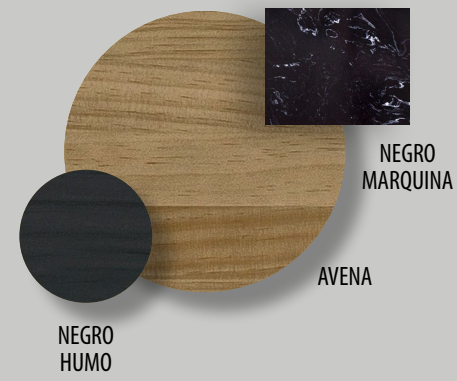

MARSALA / 14

Ref. MA13103301
Módulo decorativo alto, altura 100 con puerta izquierda
(Cabinet with 100 cm high and 30 cm with.)
30 x 100 x 30 cm

Ref. MA1310225
Módulo decorativo alto, altura 100
(Cabinet with 100 cm high and 25 cm with.)
25 x 100 x 20 cm

Ref. MP0345080
Lavabo Microplus 1 seno centrado 45 x 27
(Microplus washbasin 1 centered bowl)
81 x 46 x 2 cm

Ref. MA0248480C
Bajo lavabo 2 cajones altura 48 cm (cajón interior)
(Under sink with two drawers 48 cm high.)
80 x 48 x 45 cm

Ref. EN0145100
Encimera de madera grueso 3 cm
(Wooden countertop)
101 x 46 x 3 cm

Ref. CA0136410S
Coqueta 1 cajón altura 36,5 cm
(Module with a drawer 36,5 cm height)
100 x 36,5 x 45 cm