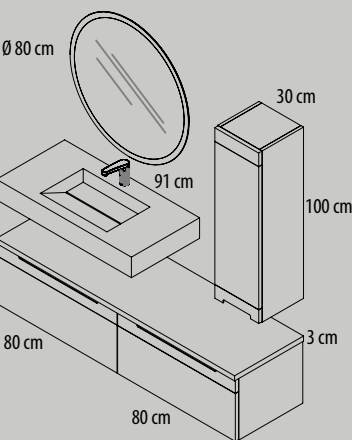

GRUPO
MUEBLES
INTERMOBEL

Ref. UR0645090
Lavabo Urano 1 seno centrado (45x27) con faldón (12 cm)
(Urano washbasin 1 centered bowl 45x27 with skirt)
91 x 46 x 12 cm

Ref. EN0145160
Encimera de madera grueso 3 cm
(Wooden countertop)
161 x 46 x 3 cm

Ref. CA1310330D
Módulo decorativo alto, altura 100 con puerta derecha
(Cabinet with 100 cm high and 30 cm with.)
30 x 100 x 30 cm