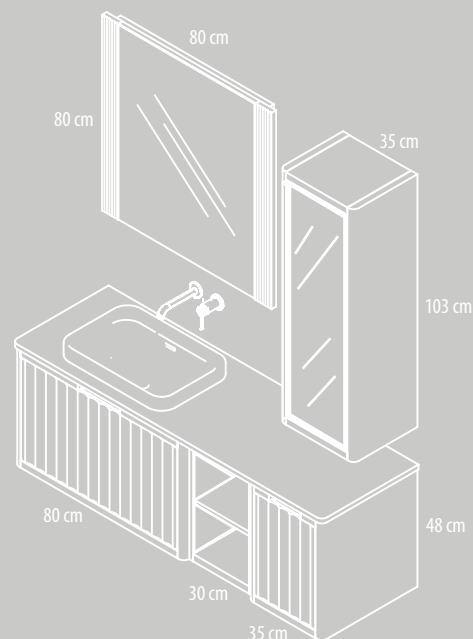

Ref. PA1410335D
Módulo decorativo alto, altura 103 cm puerta vitrina derecha
(Cabinet with 103 cm height and 30 cm with glass door.)
35 x 103 x 30 cm

Ref. PA1948430
Módulo decorativo altura 48 cm con estante
(Decoratives modules with 48 cm height)
30 x 48 x 42 cm

Encimera con lavabo Lupu 1 seno izquierdo 50x34 a medida
(Lupu washbasin)
146 x 46 x 2 cm

Ref. PA2048435D
Módulo decorativo altura 48 cm con puerta derecha
(Decoratives modules with 48 cm door.)
35 x 48 x 45 cm