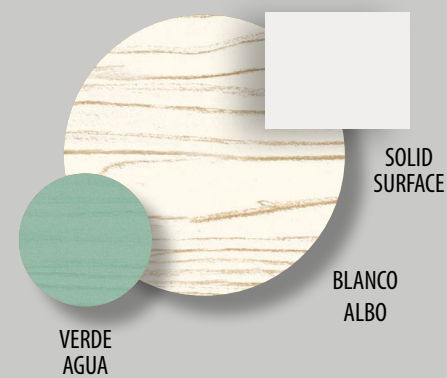

MARSALA / 10

Ref. ES0260090
Espejo Omara
(Omara Mirror)
90 x 60 x 3 cm

Ref. MA1360230
Módulo decorativo altos. Altura 60
(Decorative high module)
30 x 60 x 20 cm

Ref. SS1345120I
Lavabo Solidround 1 seno izquierdo (45x30) con faldón (4 cm)
(Solidround washbasin 1 left bowl 45x30 with skirt)
121 x 46 x 4 cm

COPETE: Consulta tarifa

Ref. MA0860412I
Bajo lavabo compacto seno izquierdo, cajón superior liso
(Under compact sink of 60 cm height, two drawers (bottom moulded drawer and top smooth drawer))
120 x 60 x 45 cm