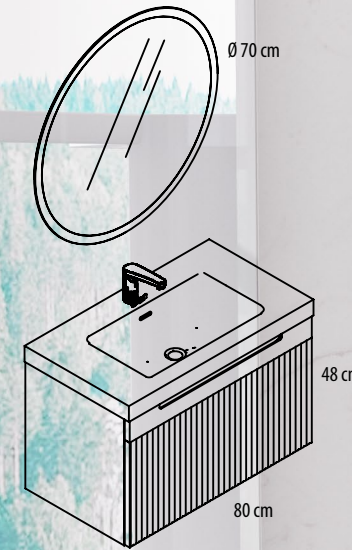

Ref. MA0248480C
Bajo lavabo 2 cajones altura 48 cm (cajón interior)
(Under sink with two drawers 48 cm high.)
80 x 48 x 45 cm

Ref. EN0145100
Encimera de madera grueso 3 cm
(Wooden countertop)
101 x 46 x 3 cm

Ref. CA0136410S
Coqueta 1 cajón altura 36,5 cm
(Module with a drawer 36,5 cm height)
100 x 36,5 x 45 cm

MARSALA/ 15

Ref. ES0260070
Espejo Omara
(Omara Mirror)
70 x 60 x 3 cm

Ref. HE0245080
Lavabo HE 1 seno
(Sink HE 1 bowl)
80,5 x 45,5 x 6 cm

Ref. MA0360480C
Bajo lavabo 2 cajones cajón superior liso
altura 60 cm
(Under sink Two drawer cabinet (bottom moulded
drawer and top smooth drawer) of 60 cm heigh.)
80 x 60 x 45 cm

MARSALA/ 16

Ref. ES0370070
Espejo Olimpo
(Olimpo Mirror)
70 x 70 x 3 cm