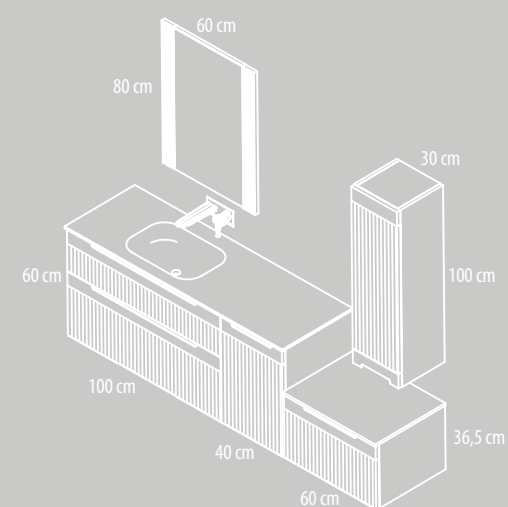

MARSALA / 03