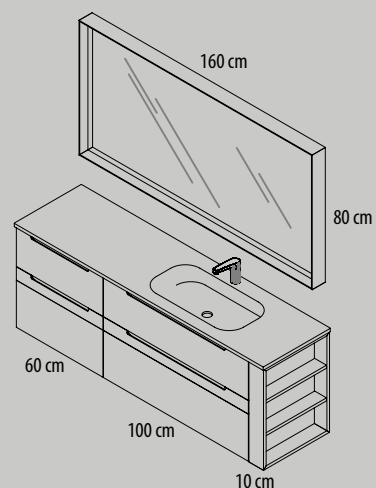

Ref. ES0480160
Espejo Oberón
(Oberon Mirror)
160 x 80 x 11 cm

Lavabo Solidround a medida 1 seno centrado
(Solidround washbasin)
171 x 46 x 2 cm

Ref. CA0360460S
Módulo 2 cajones altura 60 cm
(Module 60 cm high, with two drawers)
60 x 60 x 45 cm

Ref. CA0360410C
Bajo lavabo 2 cajones altura 60 cm
(Under sink 60 cm high, with two drawers)
100 x 60 x 45 cm

Ref. MA2060410
Módulo costado terminal
(Module with terminal end.)
10 x 60 x 45 cm