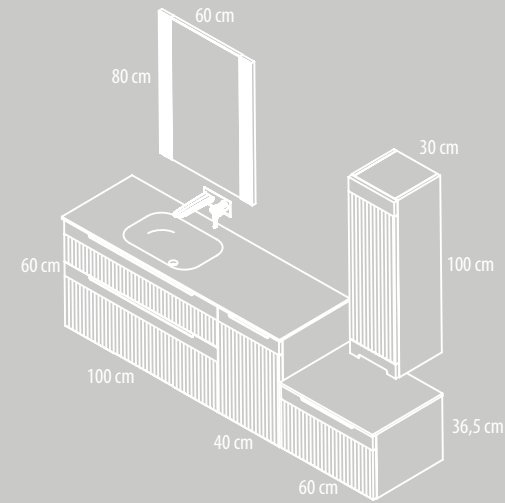

SOLID
SURFACE

BLANCO
DECAPÉ

Ref. ES0780060
Espejo Osiris
(Osiris Mirror)
60 x 80 x 5 cm

Ref. SS10451401
Lavabo Solidround 1 seno izquierdo (45x30)
(Solidround washbasin 1 left bowl (45x30))
141 x 46 x 1,2 cm

Ref. MA0460410C
Bajo lavabo 2 cajones moldurados altura 60 cm
(Under sink with two moulded drawers of 60 cm height.)
100 x 60 x 45 cm

Ref. MA1960440D
Módulo decorativo altura 60 con puerta derecha
(Module with door.)
40 x 60 x 45 cm

Ref. MA0136460S
Coqueta 1 cajón altura 36,5 cm
(Module with a drawer 36,5 cm height)
60 x 36,5 x 45 cm

Ref. MA1310330D
Módulo decorativo alto con puerta altura 100 derecha
(Cabinet with door, with 100 cm height and 30 cm width.)
30 x 100 x 30 cm

Ref. EN0245060
Encimera de Solid grueso 1,2 cm
(1,2 cm thick Solid top)
61 x 46 x 1,2 cm