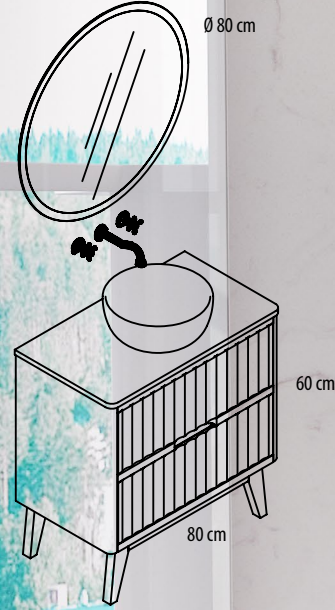

Ref. ES0880080
Espejo Orión
(Orion Mirror)
80 x 80 x 3 cm

Ref. BZ0437037
Lavabo Benzo
(Sink Benzo)
37 x 37 x 17 cm

Ref. EN0545080
Encimera de Piedra grueso 1,2 (Microtec)
(Stone countertop)
81 x 46 x 1,2 cm

Ref. PA0360480C
Bajo lavabo 2 cajones altura 60 cm
(Under sink 60 cm height)
80 x 60 x 45 cm

Ref. PT0145080
Bancada para fondo 45
(Bench for depth 45)
76 x 23 x 40 cm