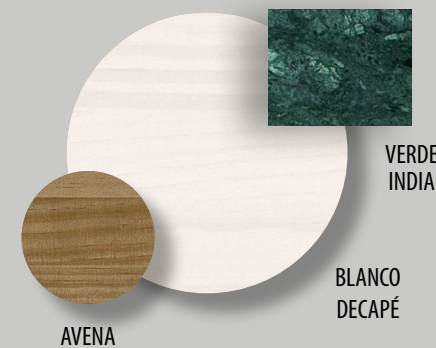

CATANIA / 19