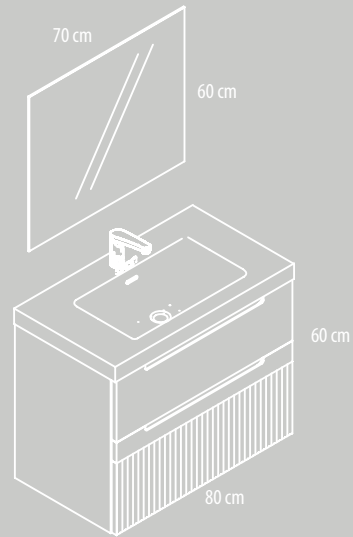

MARSALA/ 15

Ref. ES0260070
Espejo Omara
(Omara Mirror)
70 x 60 x 3 cm