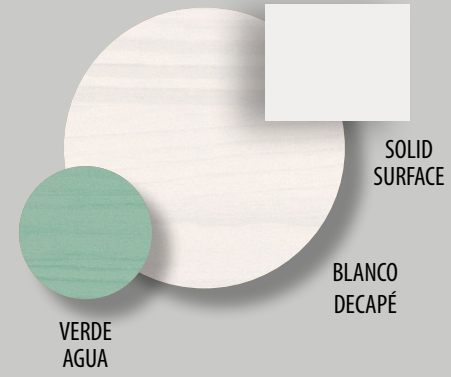

MARSALA / 08

Ref. MA1360230
Módulo decorativo alto, altura 60 cm
(Decorative high module)
30 x 60 x 20 cm

Ref. E50260130
Espejo Omara
(Omara Mirror)
130 x 60 x 3 cm

Ref. S51245160
Lavabo Solidround 1 seno centrado (45x30) con faldón (4 cm)
(Solidround washbasin 1 centered bowl 45x30 with skirt)
161 x 46 x 4 cm

COPETE: Consulta tarifa

Ref. MA1423440
Módulo decorativo complemento para altura 60
(Decorative module under countertop)
40 x 23,8 x 43,1 cm

Ref. MA08604121
Bajo lavabo compacto seno izquierdo cajón superior liso.
(Under compact sink of 60 cm high, two drawers (bottom moulded drawer and top smooth drawer))
120 x 60 x 45 cm

Ref. MA1316340D
Módulo alto de 160 con 2 puertas derechas y cubo decorativo
(Cabinet with 160 cm high and 40 cm with.)
40 x 160 x 30 cm