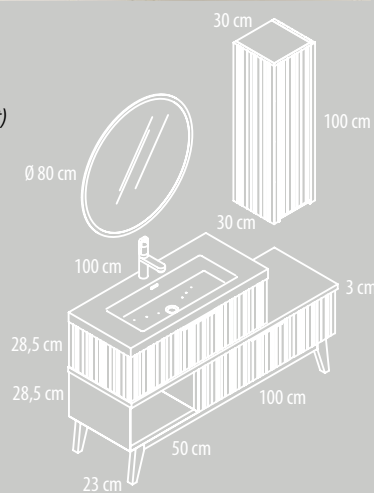

Ref. NA1310330D
Módulo decorativo alto, altura 100 con puerta derecha
(Cabinet with 100 cm high and 30 cm with.)
30 x 100 x 30 cm

Ref. HE0245100
Lavabo HE 1 seno
(Sink HE 1 bowl)
100,5 x 45,5 x 6 cm

Ref. EN0145150
Encimera de madera grosor 3 cm
(Wooden countertop)
151 x 46 x 3 cm

Ref. NA1428450
Módulo decorativo complemento para altura 28,5
(Cabinet with 28,5 cm)
50 x 28,5 x 45 cm

Ref. PT0145150
Bancada para fondo 45
(Bench for depth 45)
146 x 23 x 40 cm