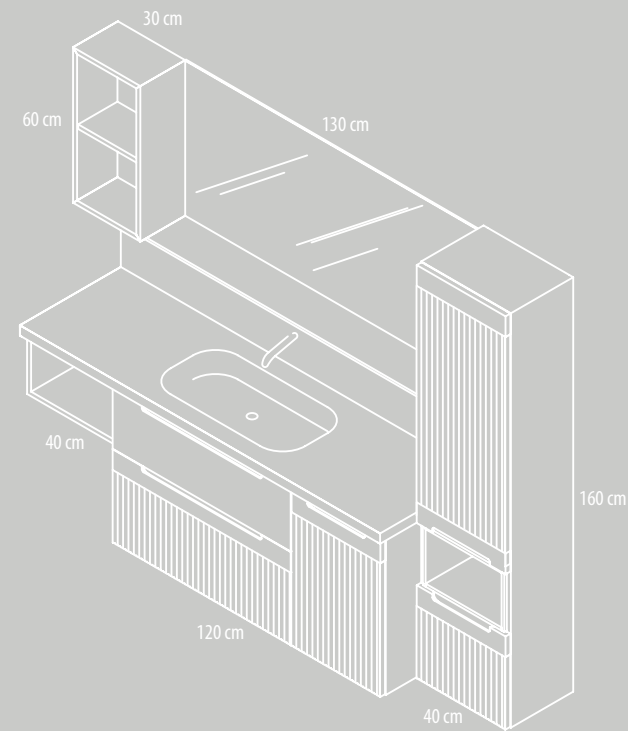

MARSALA / 08

Ref. MA1360230
Módulo decorativo alto, altura 60 cm
(Decorative high module)
30 x 60 x 20 cm

Ref. E50260130
Espejo Omara
(Omara Mirror)
130 x 60 x 3 cm

Ref. S51245160
Lavabo Solidround 1 seno centrado (45x30) con faldón (4 cm)
(Solidround washbasin 1 centered bowl 45x30 with skirt)
161 x 46 x 4 cm

COPETE: Consulta tarifa

Ref. MA1423440
Módulo decorativo complemento para altura 60
(Decorative module under countertop)
40 x 23,8 x 43,1 cm

Ref. MA08604121
Bajo lavabo compacto seno izquierdo cajón superior liso.
(Under compact sink of 60 cm high, two drawers (bottom moulded drawer and top smooth drawer))
120 x 60 x 45 cm

Ref. MA1316340D
Módulo alto de 160 con 2 puertas derechas y cubo decorativo
(Cabinet with 160 cm high and 40 cm with.)
40 x 160 x 30 cm