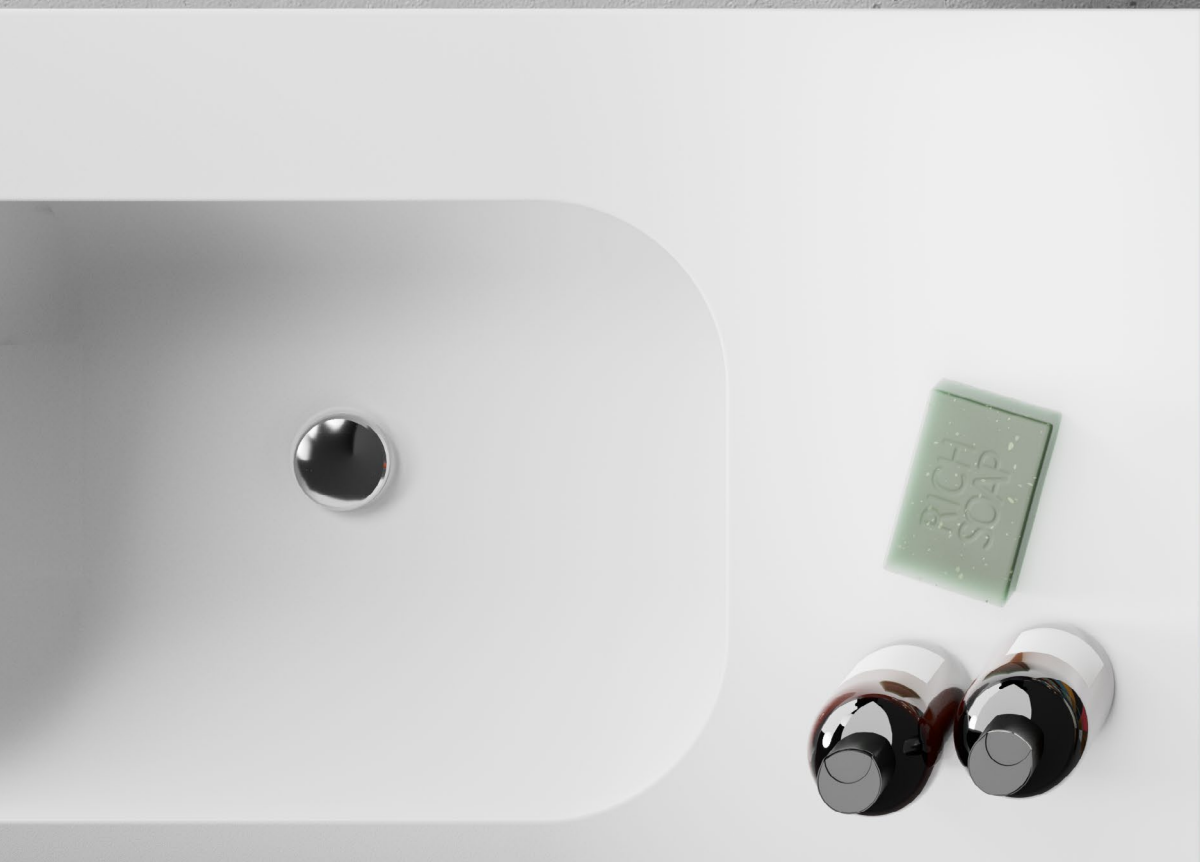

GRUPO SEYS BAÑOS

PALERMO

FORMAS Y COLORES
FORM AND COLORS

GRUPO SEYS
INTERMOBEL

TOSCA	VERDE GEMA
GRIS PIZARRA	AZUL CIELO
TAGUA	VERDE JADE
BLANCO LONA	AZUL ÍNDIGO
AZUL MAR	AZUL CANTÁBRICO
JATOBA	BLANCO PLUMA
VALSAIN PATINADO	ROBLE
AZUL EGEO	PALO SANTO
ARCE	BLANCO DECAPE
VERDE AGUA	GRIS CENIZA
NOGAL RETORNO	VERDE RUBÍ
TURQUESA	NATURAL
AMARILLO SOLEADO	NUEZ
NEGRO HUMO	GRIS ANTRACITA
CORAL	TABACO
MOPANE	BLANCO LIENZO