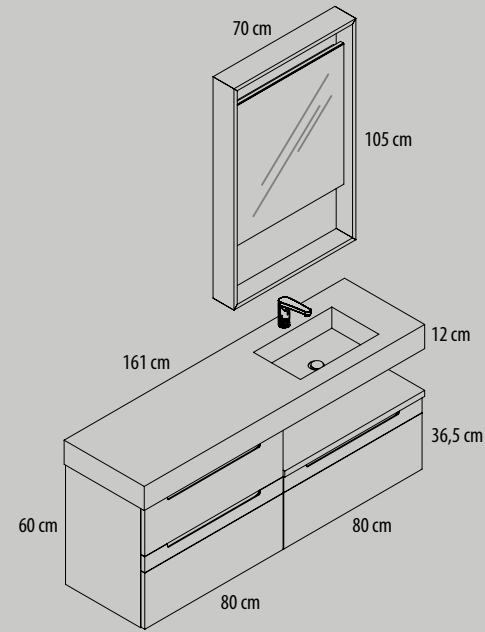

CATANIA / 27

Ref. ES0110570
Espejo Oden
(Oden Mirror)
70 x 105 x 12 cm