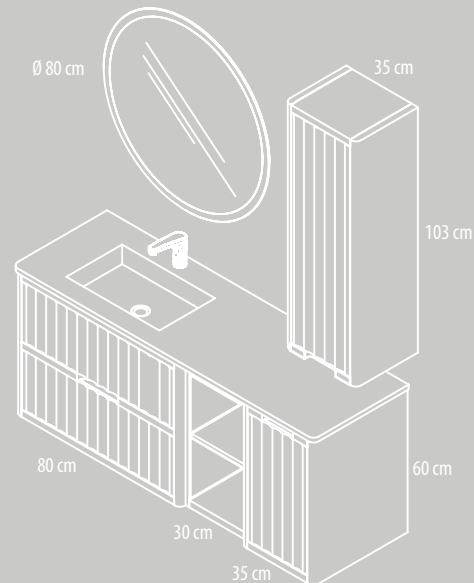

Ref. PA1310335D
Módulo decorativo alto, altura 103 puerta madera derecha
(Cabinet with 103 cm high and 30 cm with wooden door.)
35 x 103 x 30 cm

Ref. PA2160430
Módulo decorativo altura 60 con estante
(Decoratives modules with 60 cm high)
30 x 60 x 42 cm

Lavabo Microplus 1 seno izquierdo 45 x 27 medida especial
(Microplus washbasin 1 left bowl)
146 x 46 x 2 cm

Ref. PA2260435D
Módulo decorativo altura 60 con puerta derecha
(Decoratives modules with 60 cm door.)
35 x 60 x 45 cm