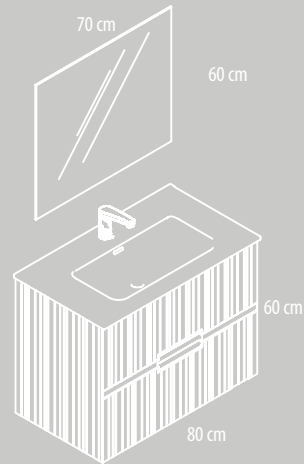

NAOX/ 41

Ref. ES0260070
Espejo Omara
(Omara Mirror)
70 x 60 x 3 cm