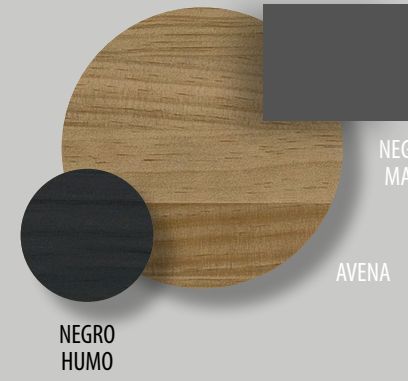

NAOX / 40

Ref. NA1310225
Módulo decorativo alto, altura 100 cm
(Cabinet with 100 cm height and 25 cm width.)
25 x 100 x 20 cm

Ref. ES0580060
Espejo Orfeo
(Orfeo Mirror)
60 x 80 x 3 cm

Ref. MP0645080
Lavabo Microplus 1 seno centrado con faldón (12 cm)
(Microplus washbasin 1 centered bowl)
81 x 46 x 12 cm

Ref. EN0545080
Encimera de piedra grosor 1,2 cm
(Stone countertop)
80,5 x 46 x 1,2 cm

COPETE: Consulta tarifa

Ref. NA0360480C
Bajo lavabo 2 cajones, altura 60 cm
(Under sink with two drawers with 60 cm height.)
80 x 60 x 45 cm

Ref. NA0360480S
Módulo 2 cajones, altura 60
(Module with two drawers with 60 cm height.)
80 x 60 x 45 cm

Ref. NA1316340I
Módulo decorativo alto, altura 160, con dos puertas izquierdas y hueco decorativo
(Cabinet with 160 cm height and 30 cm width.)
40 x 160 x 30 cm

Ref. NA1316340D
Módulo decorativo alto, altura 160, con dos puertas derechas y hueco decorativo
(Cabinet with 160 cm height and 30 cm width.)
40 x 160 x 30 cm