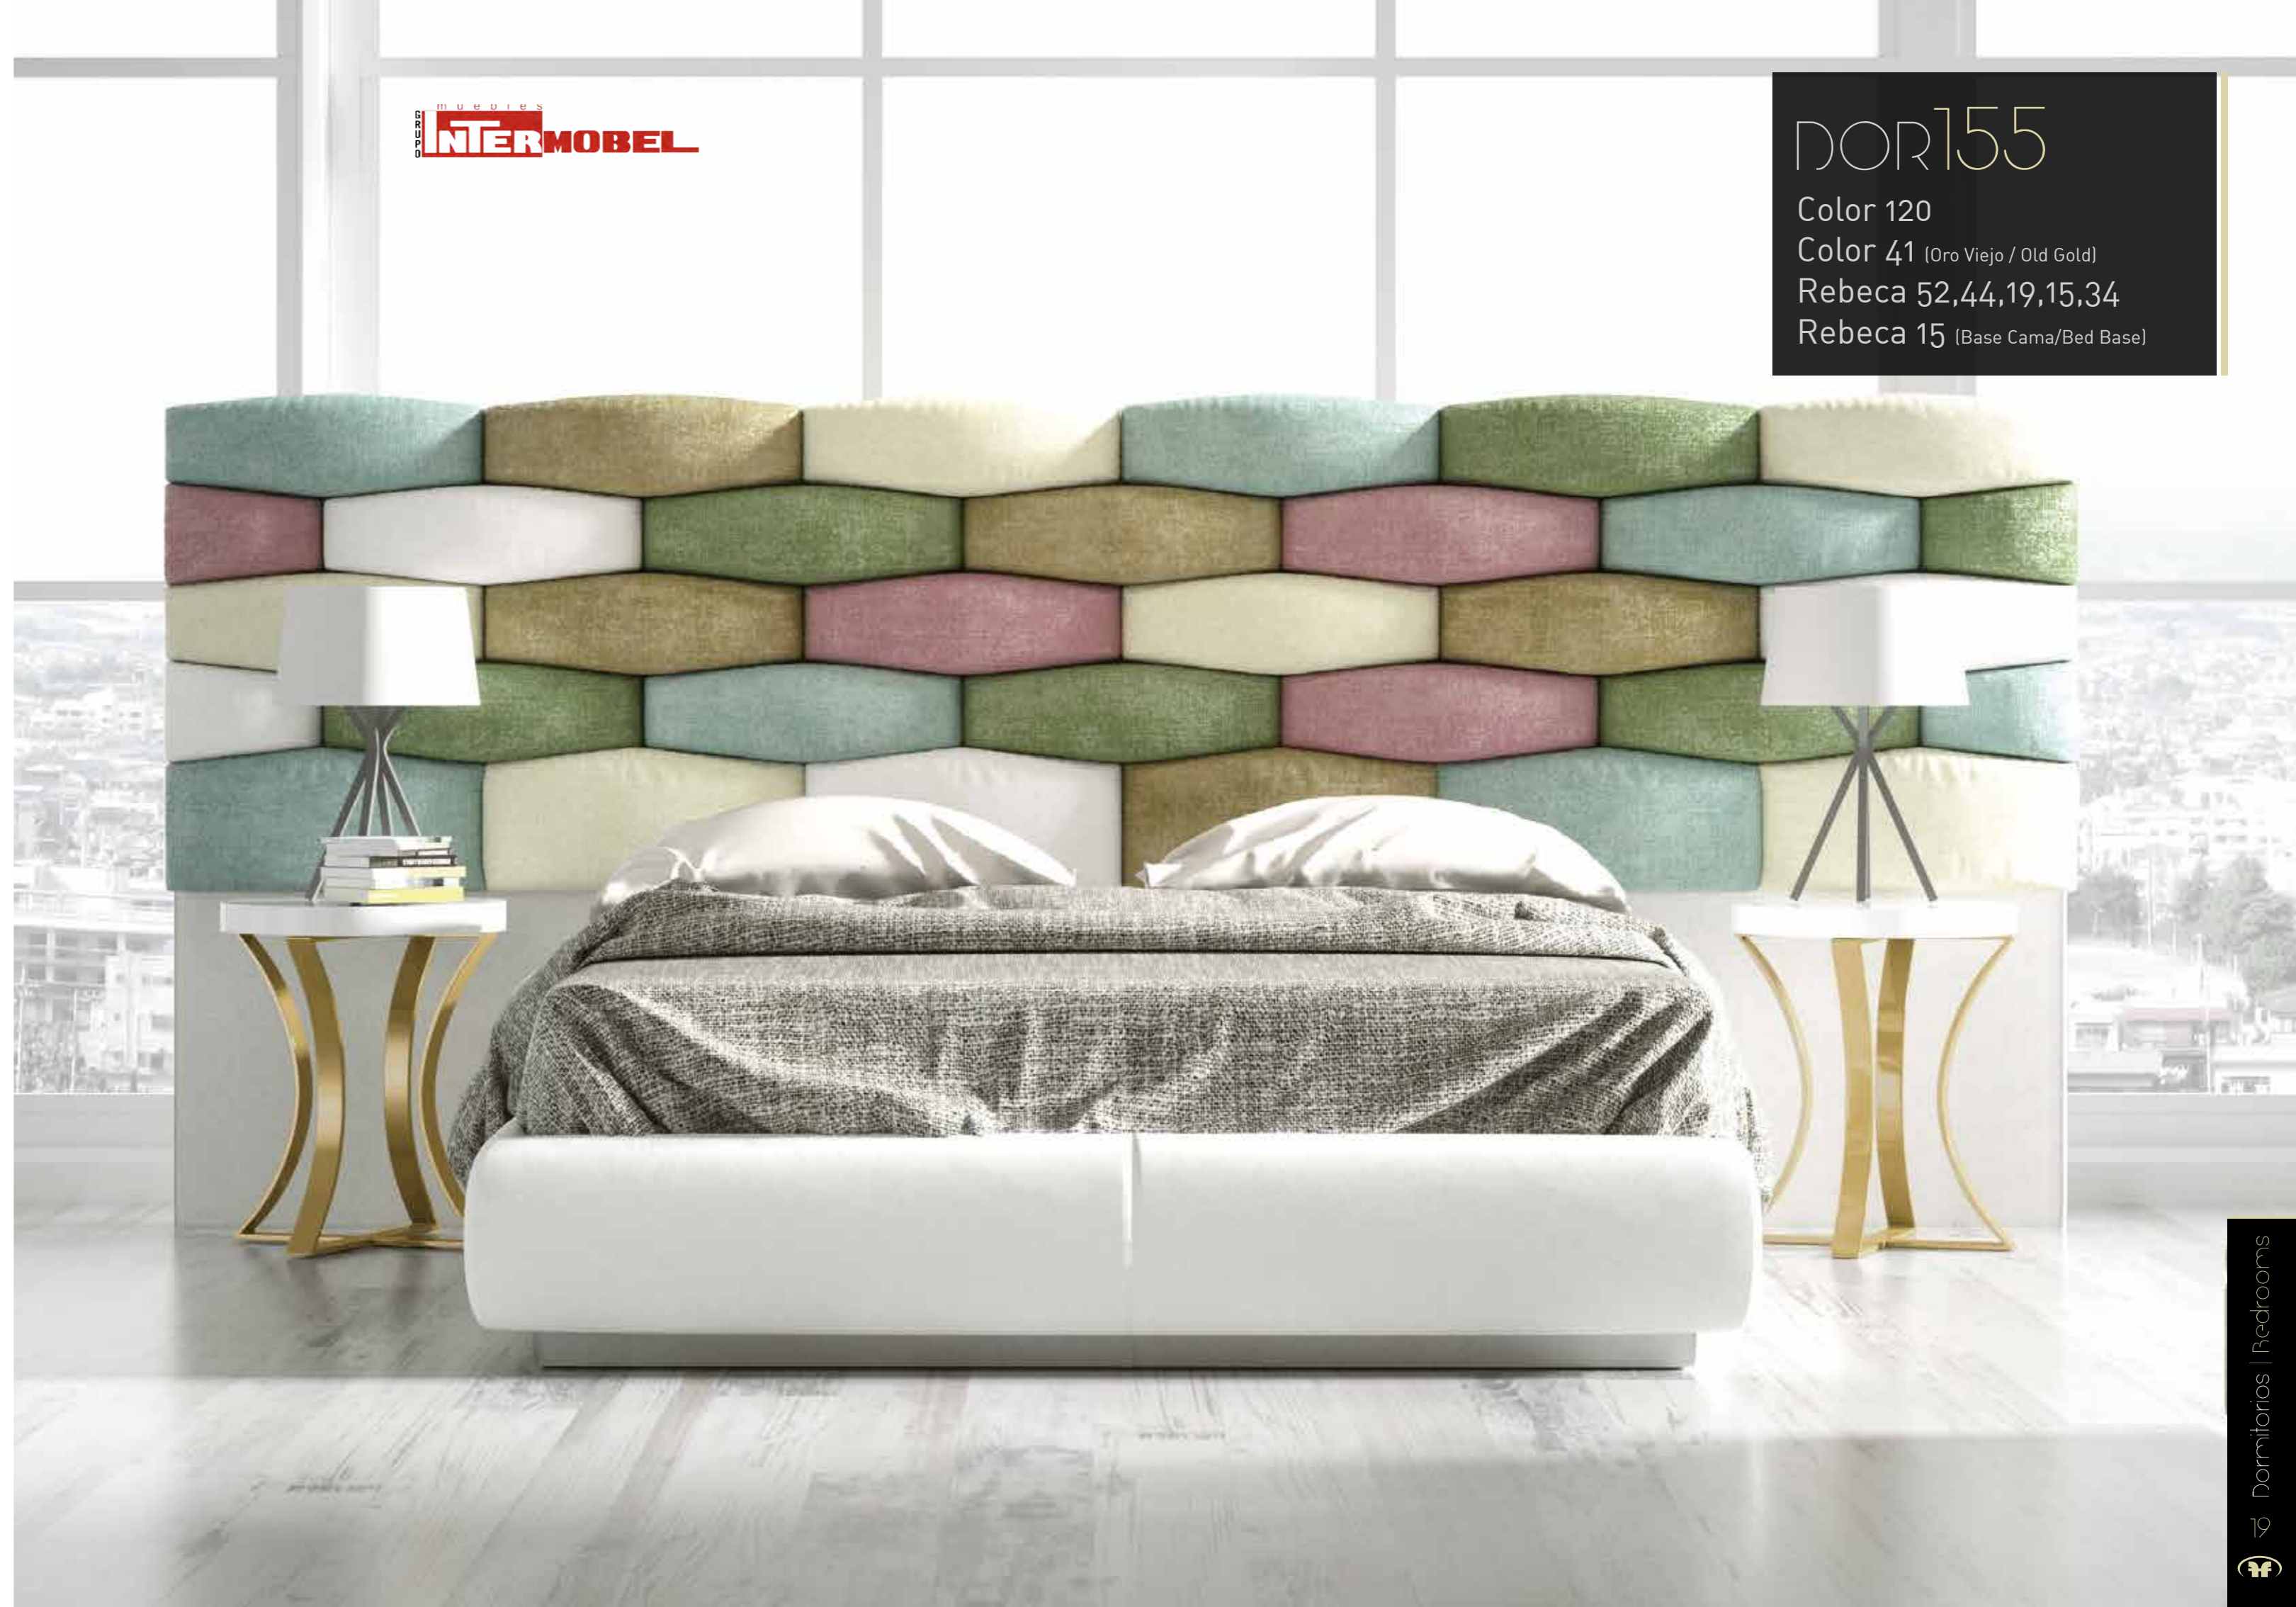

Color 251

Color 123

Victoria White,Sandy,Gold

Victoria Sandy (Base Cama /Bed Base)

INTERMOBEL

DOR152

Color 123

Color 40 (Plata Vieja / Old Silver)

Rebeca 15

GRUPPO
INTERMOBEL

DOR153

Color 901
Color 41 (Oro Viejo / Old Gold)
Rebeca 52

DOR154

Color 123
Color 40 (Plata Vieja / Old Silver)
Star Ultramar

muebles
INTERMOBEL

INTERMOBEL

Color 120
Color 161
Star Negro

DOR161

- Color 120
- Color 41 (Oro Viejo / Old Gold)
- Victoria Gold
- Victoria White (Base Cama/Bed Base)
- Swarovski (Botón / Button)

DOR162

Color 901
Color 41 (Oro Viejo / Old Gold)
Rebeca 32