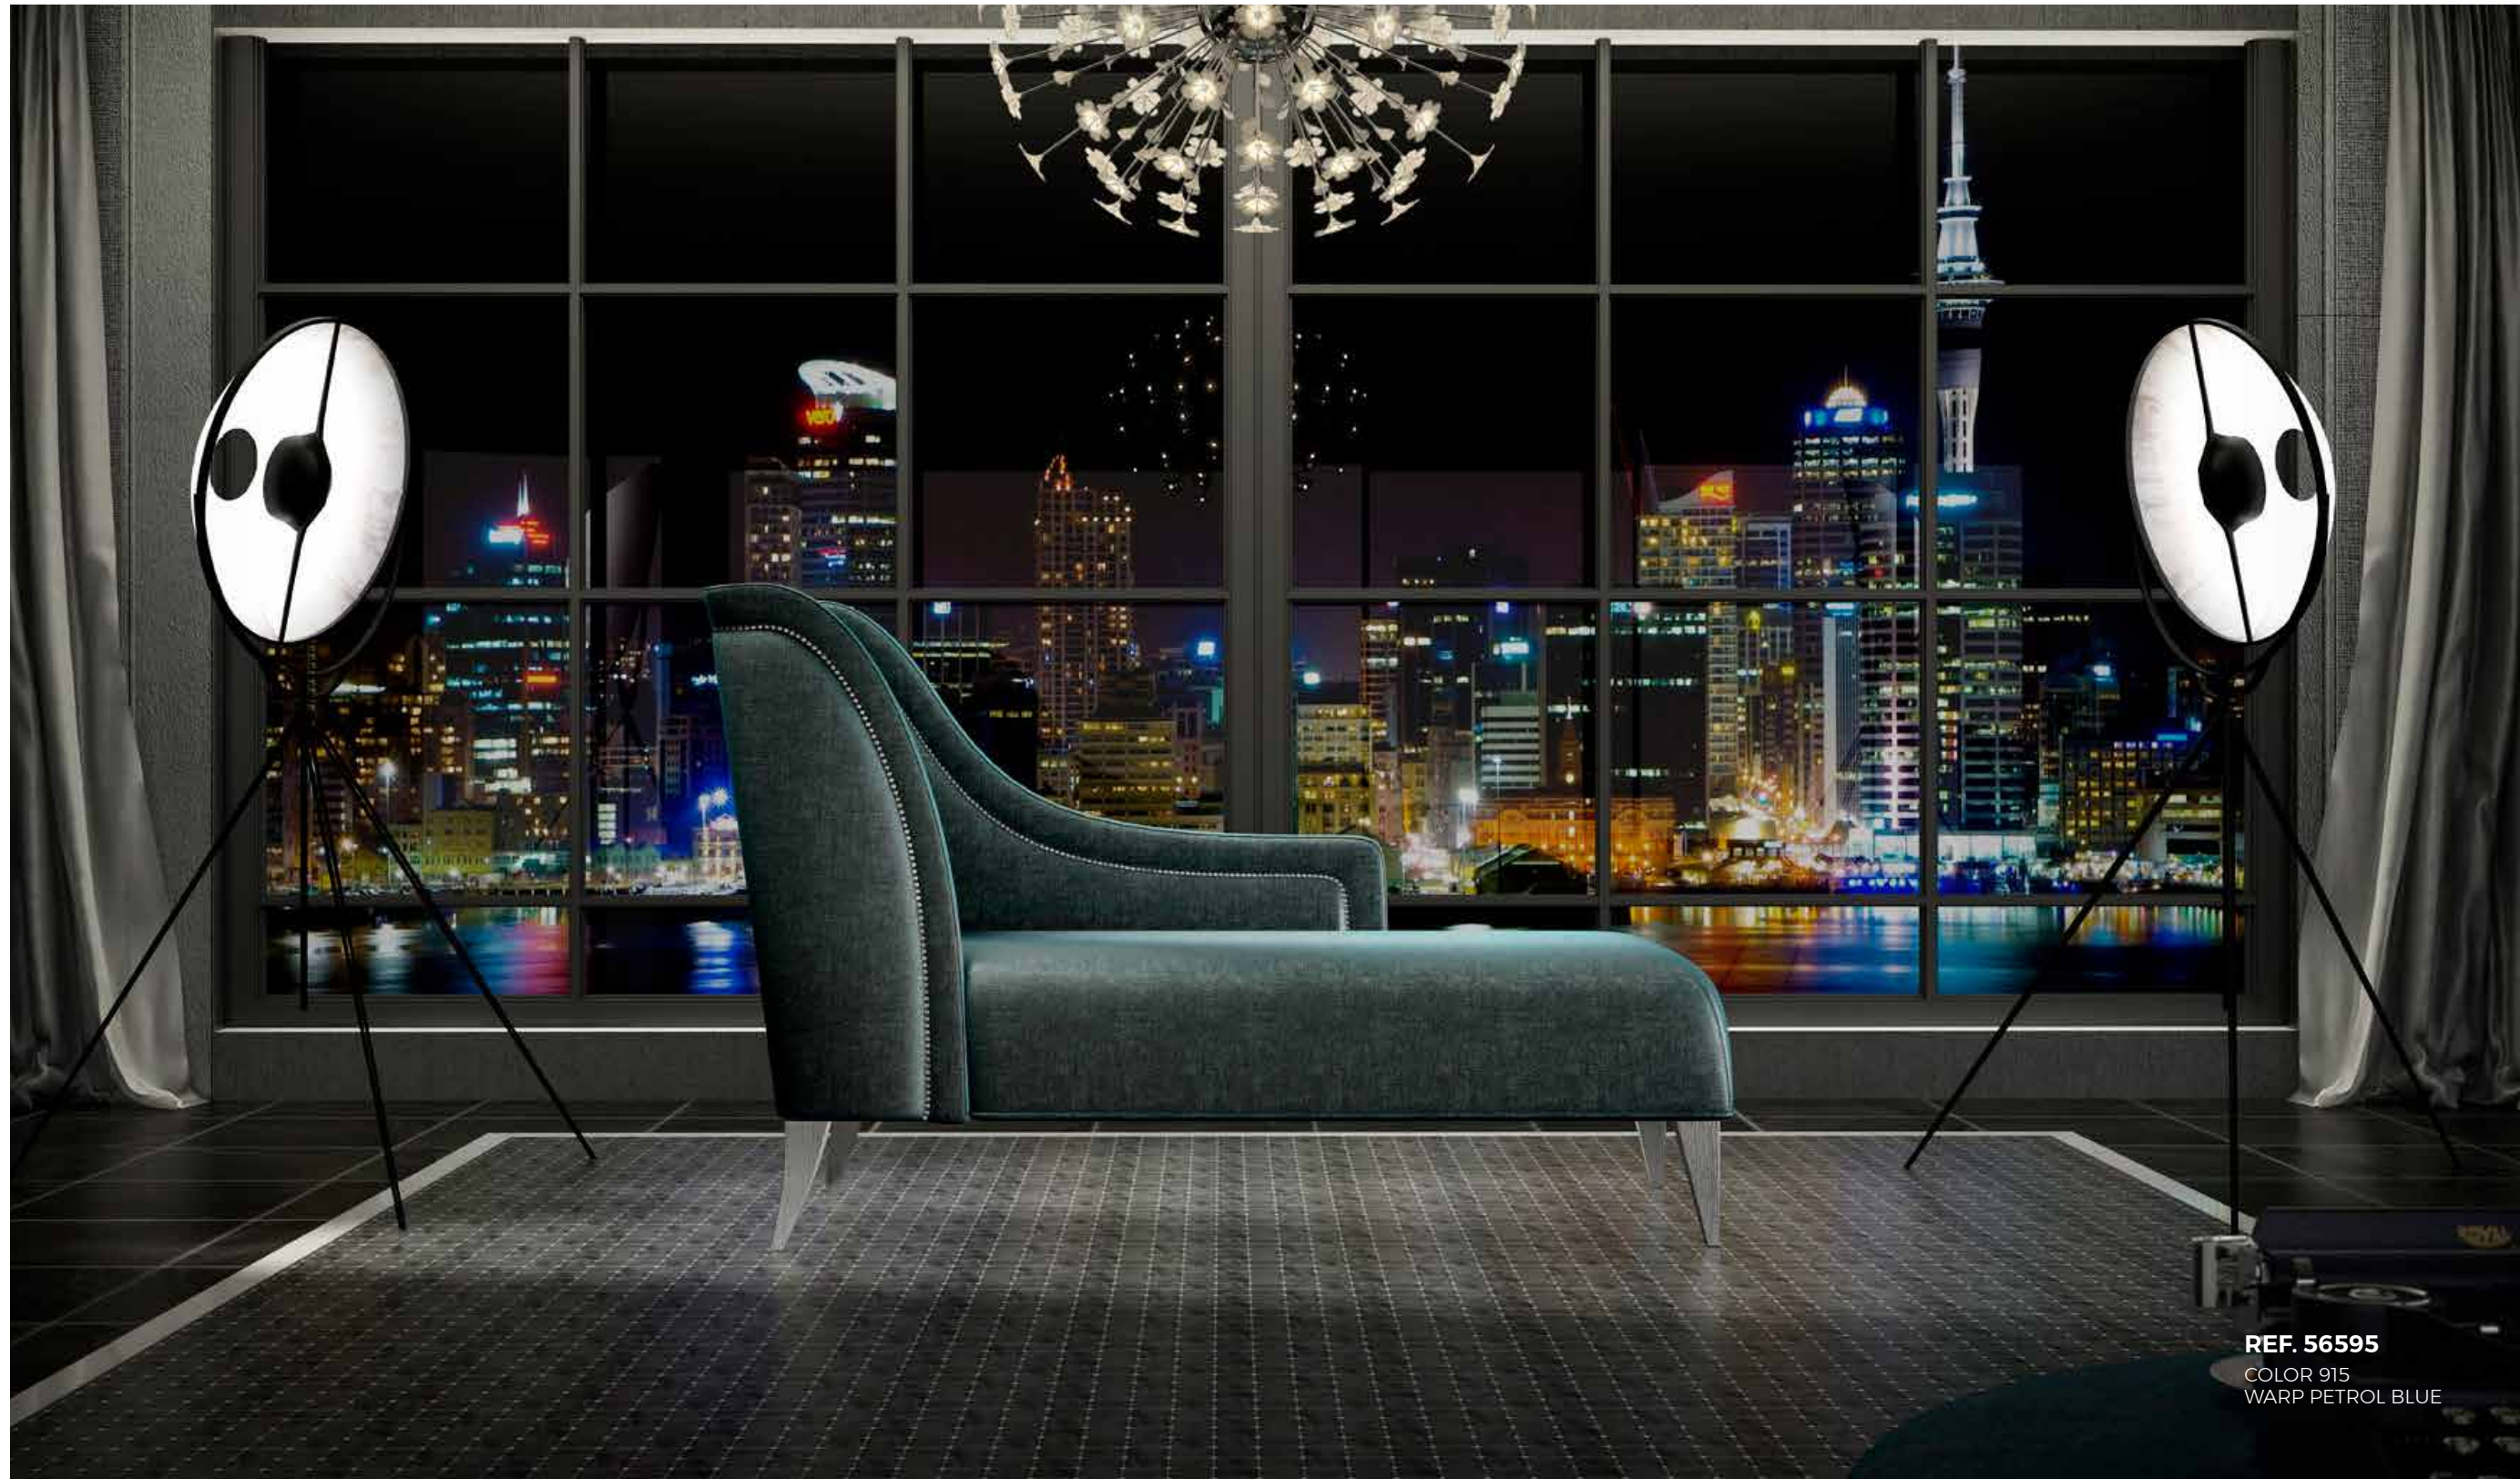

REF. 56595
COLOR 915
WARP PETROL BLUE