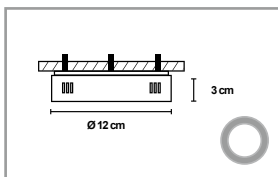

6W

6500K fría

Ref: 1581
blanco/white/blanc

Ref: 1581
satinado/satin/satin

4000K neutra

Ref: 1586
blanco/white/blanc

Ref: 1586
satinado/satin/satin