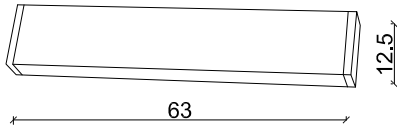

Pantalla fluorescente

T8 T8 Lighting Fixture

G13

120°
ÁNGULO

6.000
HORAS

IP20
INDICE DE
PROTECCIÓN

On/Off
10.000

INSTRUCCIONES

GARANTÍA
2 años

2x18W
2x1000
LUMENS
6500K fría

Ref: 4801
blanco/white/blanc

2x36W
2x2000
LUMENS
6500K fría

Ref: 4802
blanco/white/blanc

GRUPO muebles
INTERMOBEL