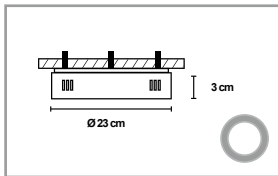

6500K fría

Ref: 1583
blanco/white/blanc

Ref: 1583
satinado/satin/satin

4000K neutra

Ref: 1630
blanco/white/blanc

Ref: 1630
satinado/satin/satin