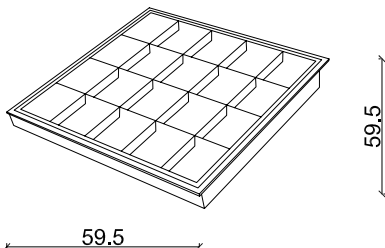

Placa fluorescente

T8 T8 Lighting Fixture

4x18W
4x1000
LUMENS
6500K fría

Ref: 8000
blanco/white/blanc