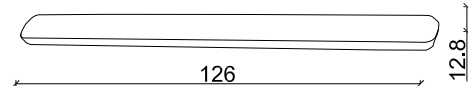

2x18W
3600
LUMENS
6400K fría

Ref: 6702
blanco/white/blanc