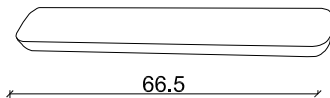

2x9W
1850
LUMENS
6400K fría

Ref: 6701
blanco/white/blanc