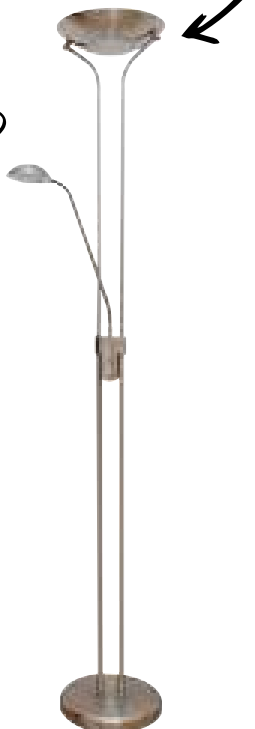

Ref: 305

Ref: 306

Ref: 304

Ref: 307

Led SMD 18w 3000K 1600 Lm

Satinado

Led SMD
5w
3000K
450Lm

Oro viejo