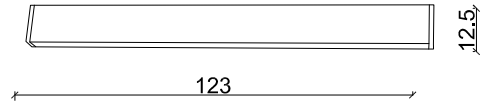

Pantalla fluorescente

T8 T8 Lighting Fixture

G13

120°
ÁNGULO

6.000
HORAS

IP20
INDICE DE
PROTECCIÓN

On/Off
10.000

INSTRUCCIONES

GARANTÍA
2 años

2x18W
2x1000
LUMENS
6500K fría

Ref: 4801
blanco/white/blanc

2x36W
2x2000
LUMENS
6500K fría

Ref: 4802
blanco/white/blanc

GRUPO muebles
INTERMOBEL