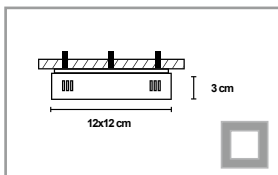

Ref: 1591
blanco/white/blanc

Ref: 1591
satinado/satin/satin

Ref: 1596
blanco/white/blanc

Ref: 1596
satinado/satin/satin

12W