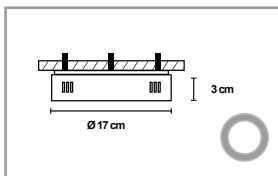

6500K fría

Ref: 1582
blanco/white/blanc

Ref: 1582
satinado/satin/satin

4000K neutra

Ref: 1588
blanco/white/blanc

Ref: 1588
satinado/satin/satin