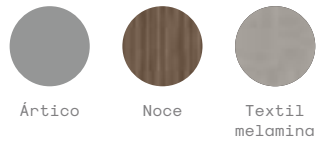

Acabados | Finishes