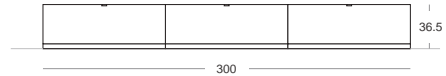

Tiradores | Handles

Pestaña ártico