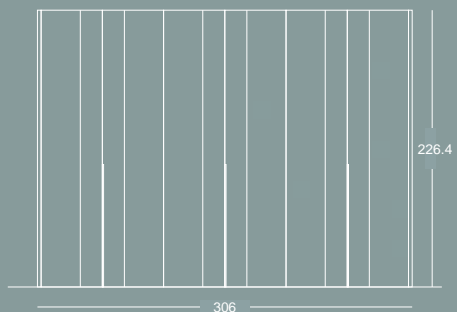

Acabados | Finishes

Nordic   Ártico   Blanco

Tiradores | Handles

Perfil 100 Ártico

Medidas | Measures