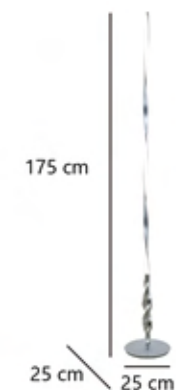

3174AL-1CR

3174PS-1CR

MAR

3174PS-1PCR

26W/2340LM/4000K

A CR
M MT