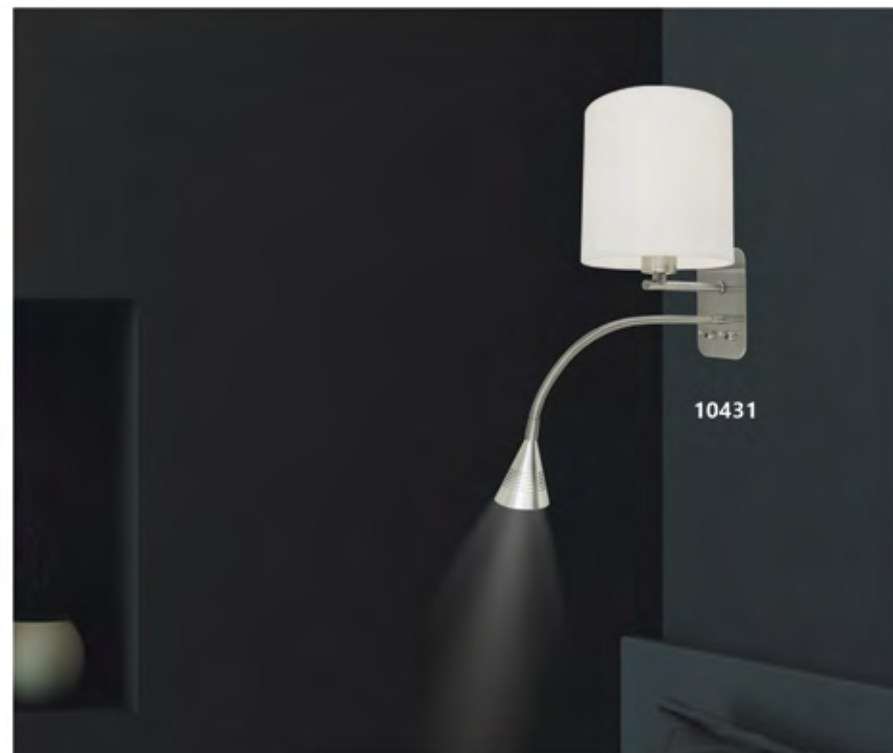

SOLAZ

10192

3W/300LM/6500K
NS
MT

10638

3W/300LM/6500K
CU
MT

10192

10638

10431

10430

RESORT

10431

1 X E-14
3W/300LM/3000K
NS
MT/TE

10430

1 X E-14
3W/300LM/3000K
CU
MT/TE

352

muebles
INTERMOBEL

353