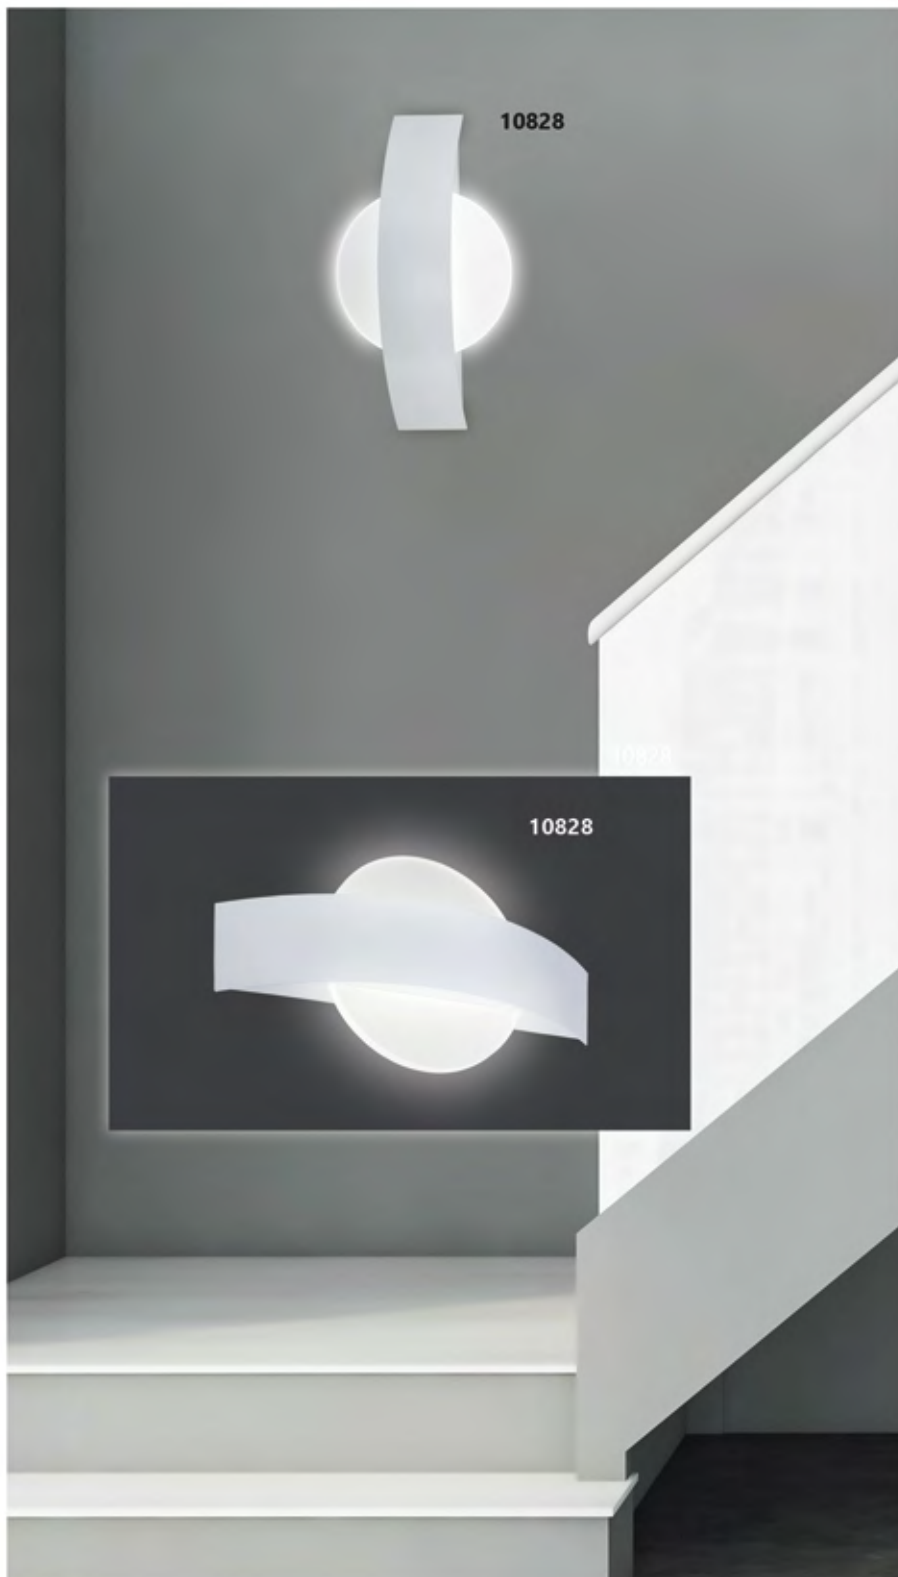

LUNAR

10828

10W/950LM/4000K
BL
MT/ME

AMALFI

10829

15W/1350LM/3000K
NS
MT/ME