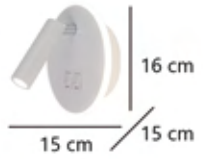

10996

3W/285LM/4000K
10W/950LM/4000K
A BL
M AC

10996

10997

3W/285LM/4000K
10W/950LM/4000K
A PT
M AC

10997

INTERMOBEL