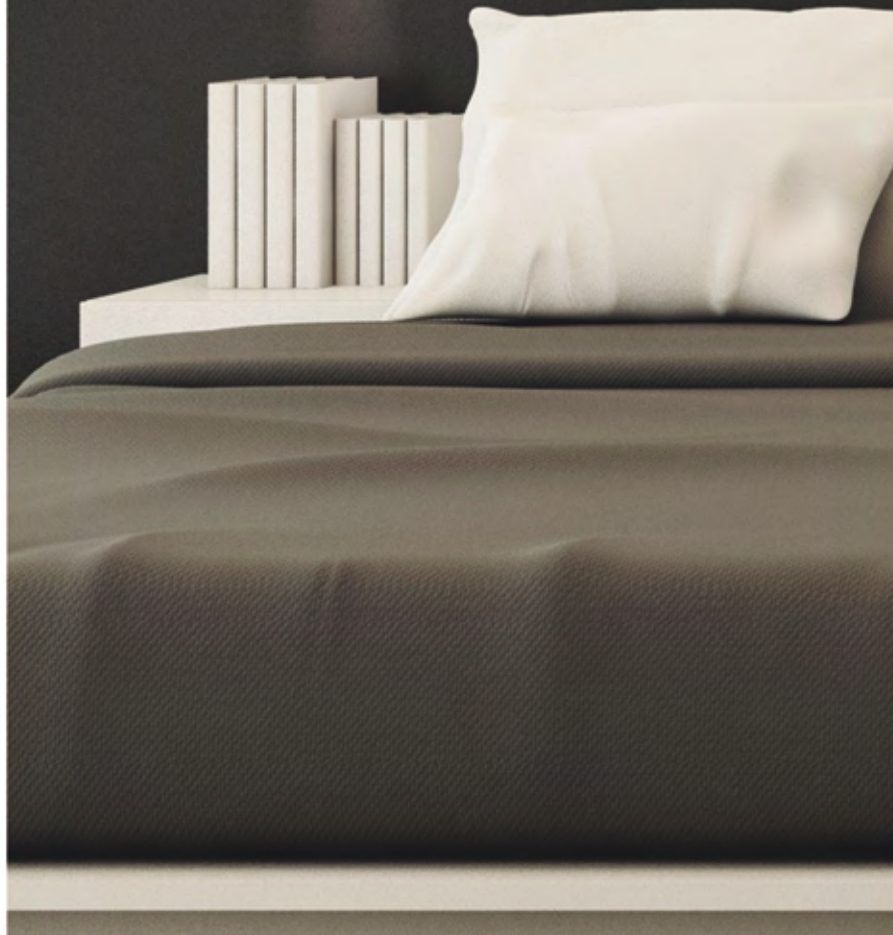

10996

3W/285LM/4000K
10W/950LM/4000K
A BL
M AC

10996

10997

3W/285LM/4000K
10W/950LM/4000K
A PT
M AC

10997

INTERMOBEL