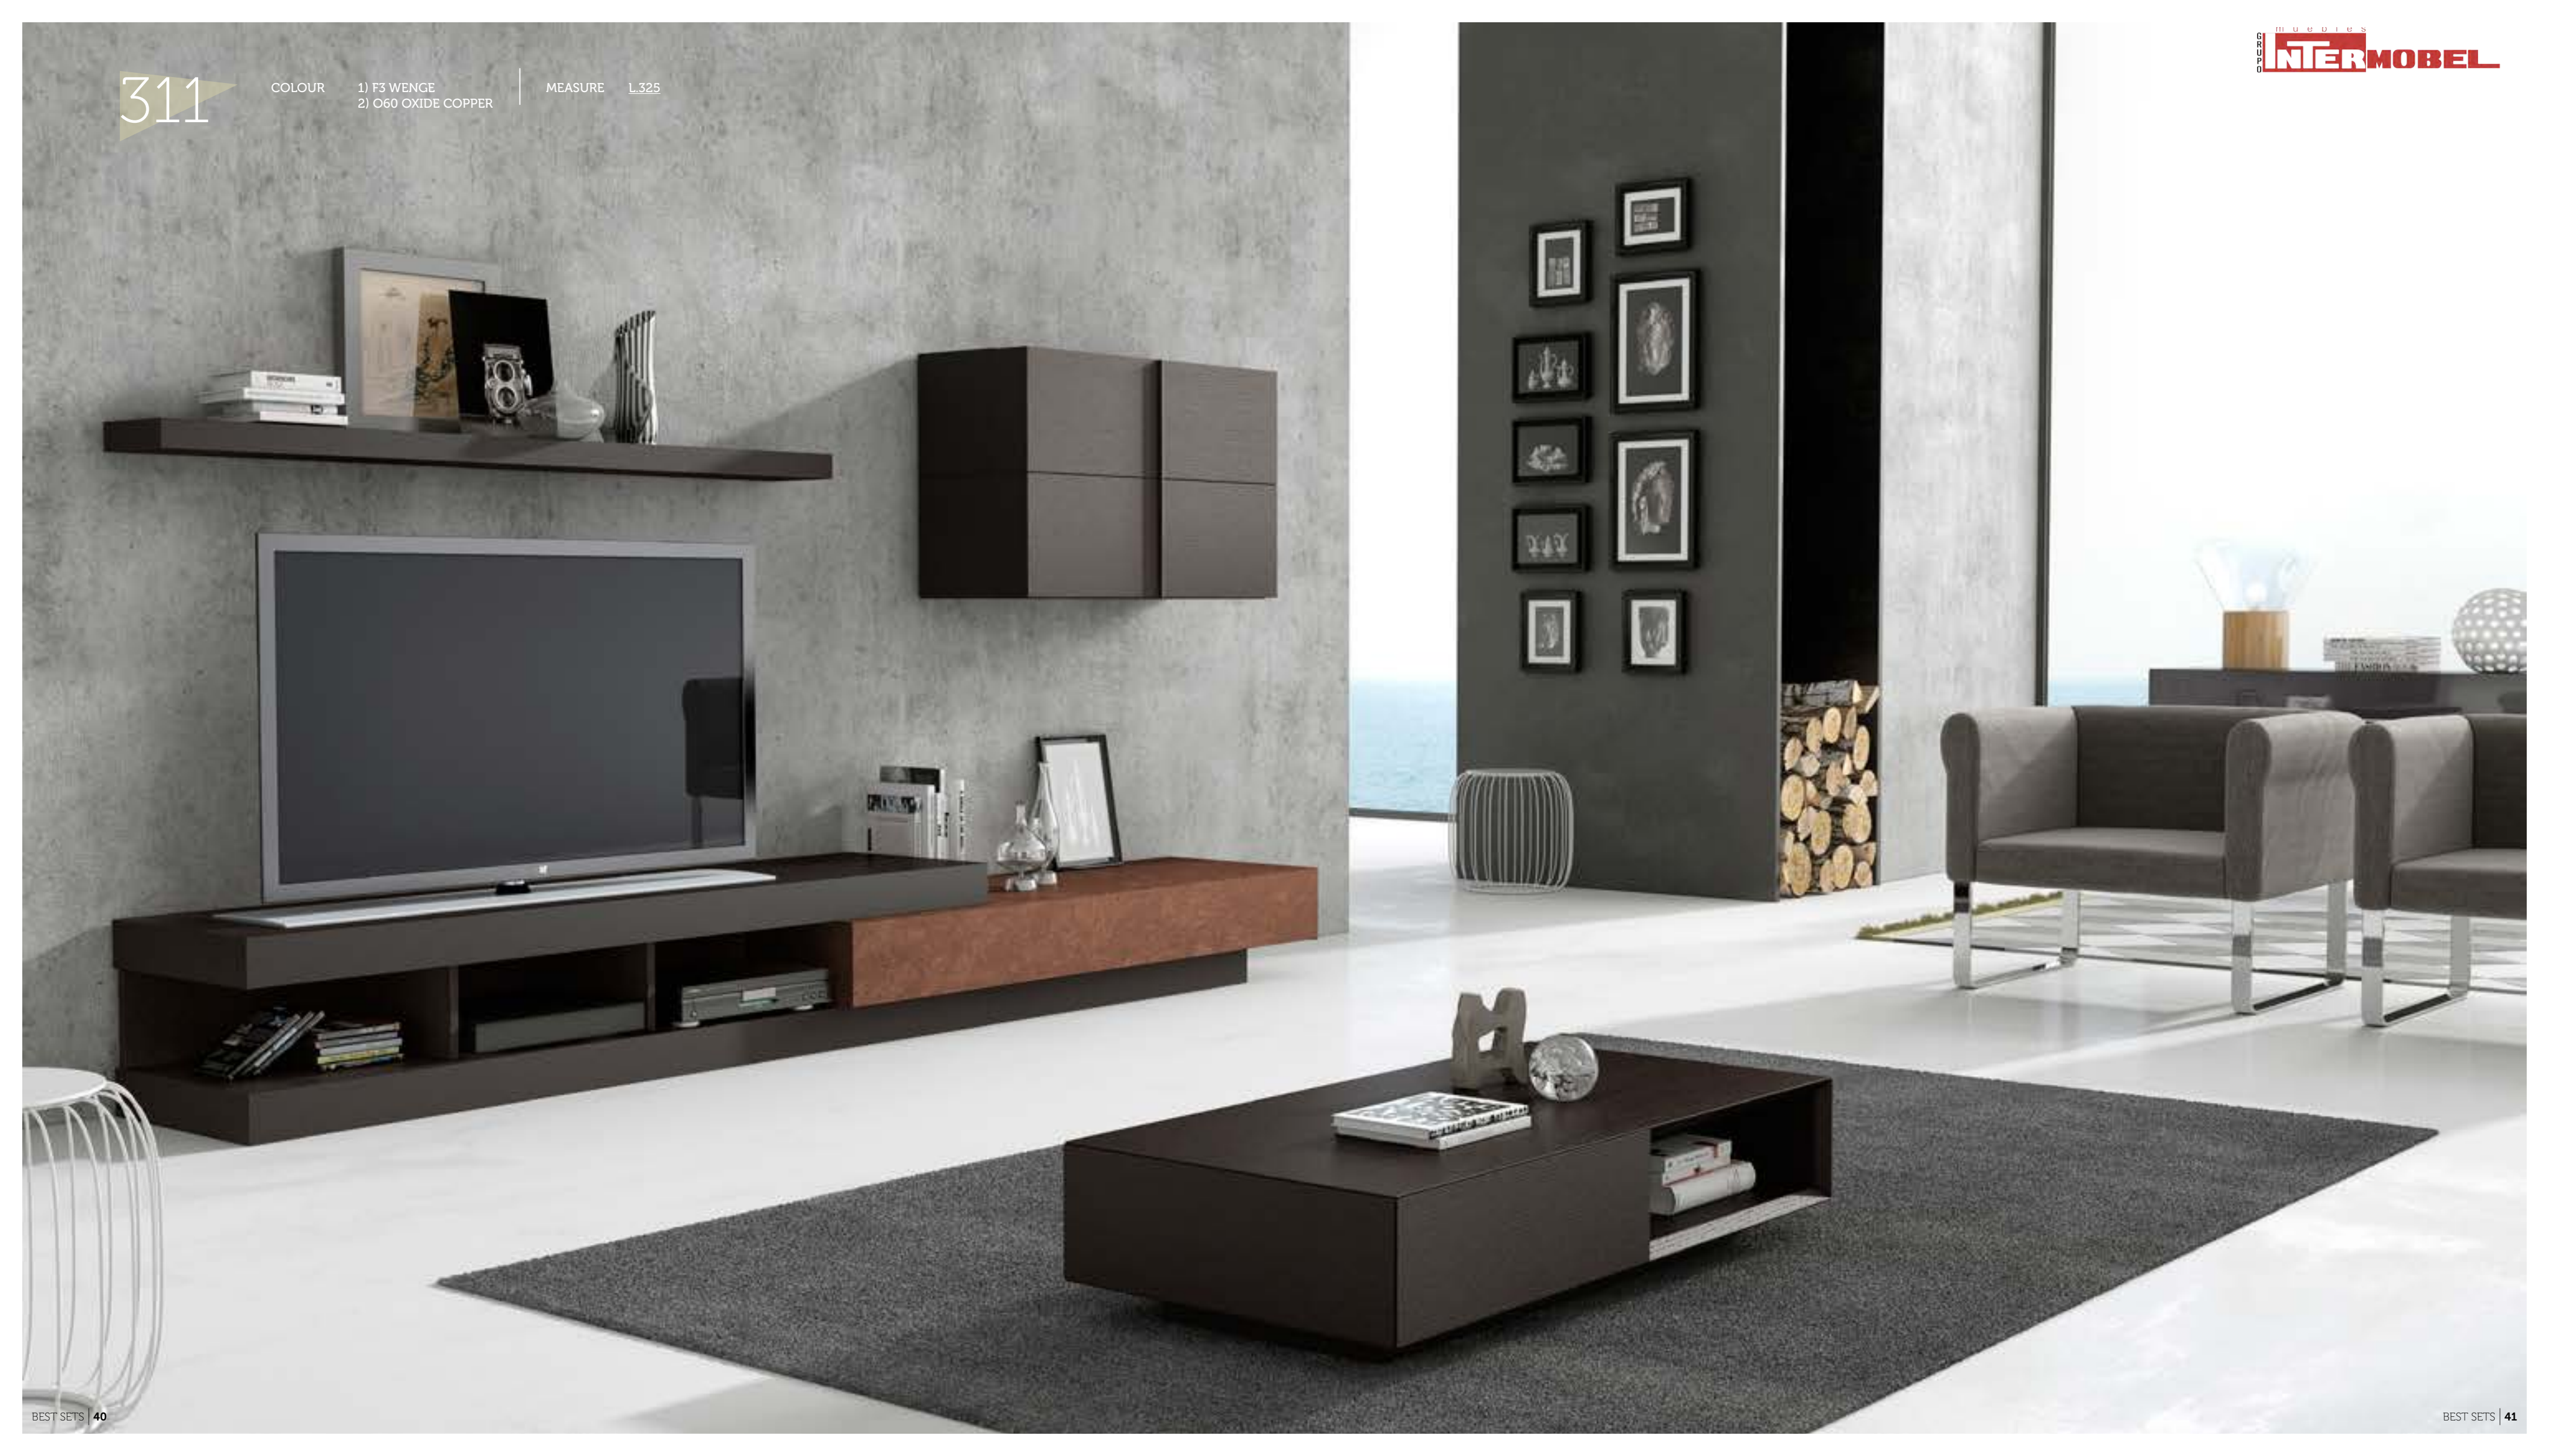

311

COLOUR 1) F3 WENGE
2) O60 OXIDE COPPER

MEASURE L.325