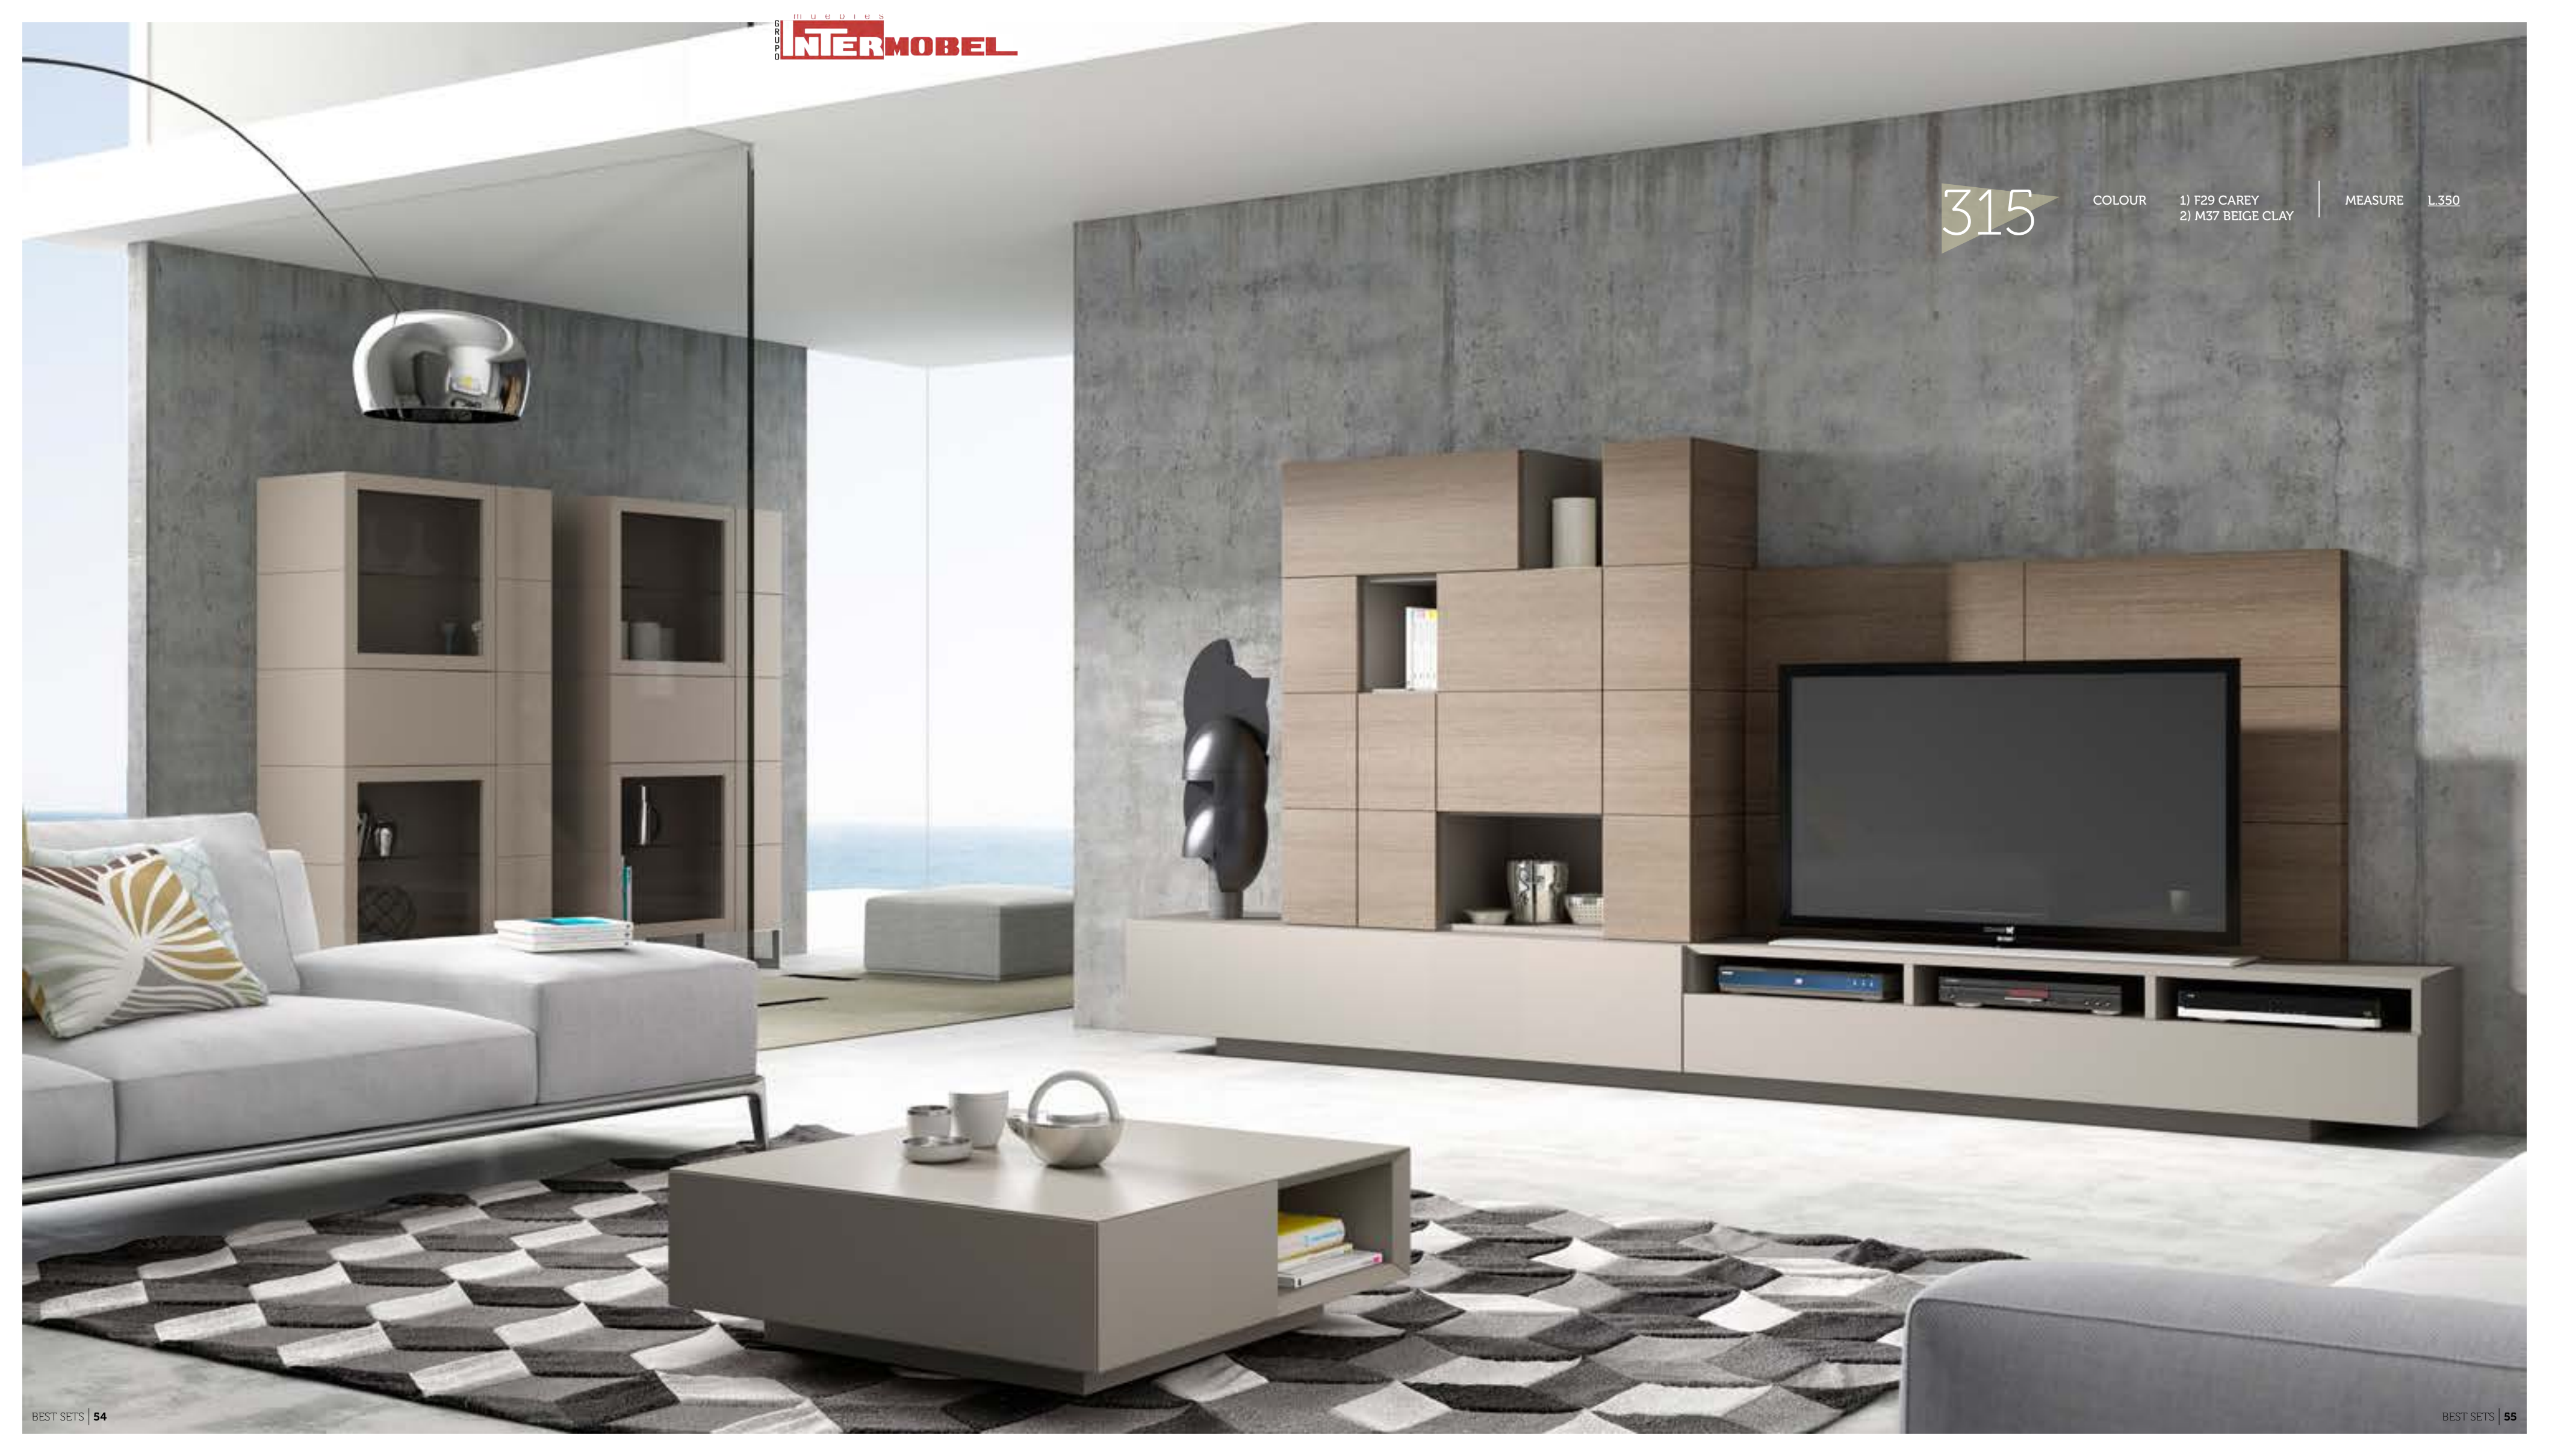

315

COLOUR

1) F29 CAREY
2) M37 BEIGE CLAY

MEASURE L.350