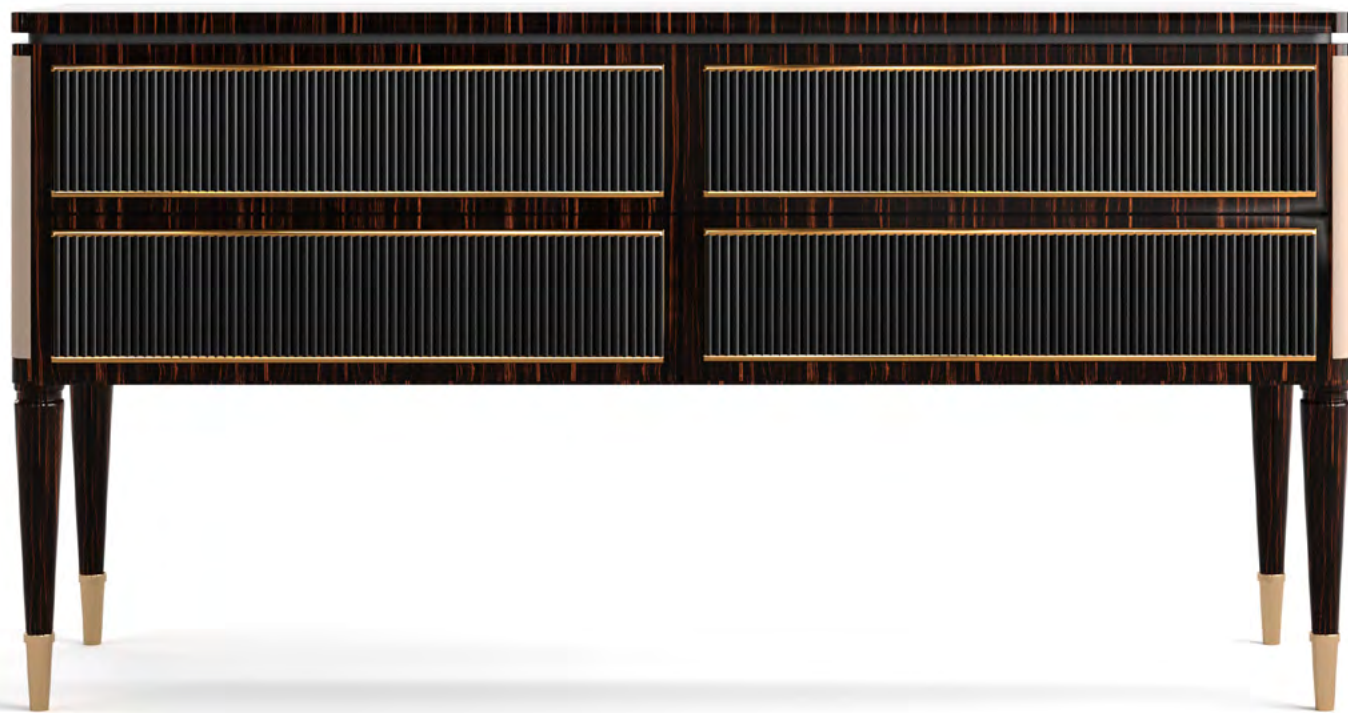

Fabric: 243.067 / 245.095

MONACO COLLECTION

muebles
INTERMOBEL

SIDE TABLE – Ref.: 50581.0
Height: 65 cm / 25,59 in
Width: Ø 65 cm / Ø 25,59 in
Net weight: 25,00 Kg / 55,07 lb
Finish: MAK.B/NB / DB (598/67)

Leather: 250.005

COFFEE TABLE – Ref.: 50580.0
Height: 45 cm / 17,72 in
Width: 140 cm / 55,12 in
Depth: 140 cm / 55,12 in
Net weight: 60,00 Kg / 132,16 lb
Finish: MAK.B/NB / DB (598/67)

Leather: 250.005

MONACO COLLECTION

GRUPPO
muebles
INTERMOBEL

*CONSOLE- Ref.: 50583.0
Height: 80 cm / 31,5 in
Width: 160 cm / 62,99 in
Depth: 45 cm / 17,72 in
Net weight: 80,00 Kg / 176,21 lb
Finish: MAK.B/NB / DB (598/67)*

Leather: 250.005