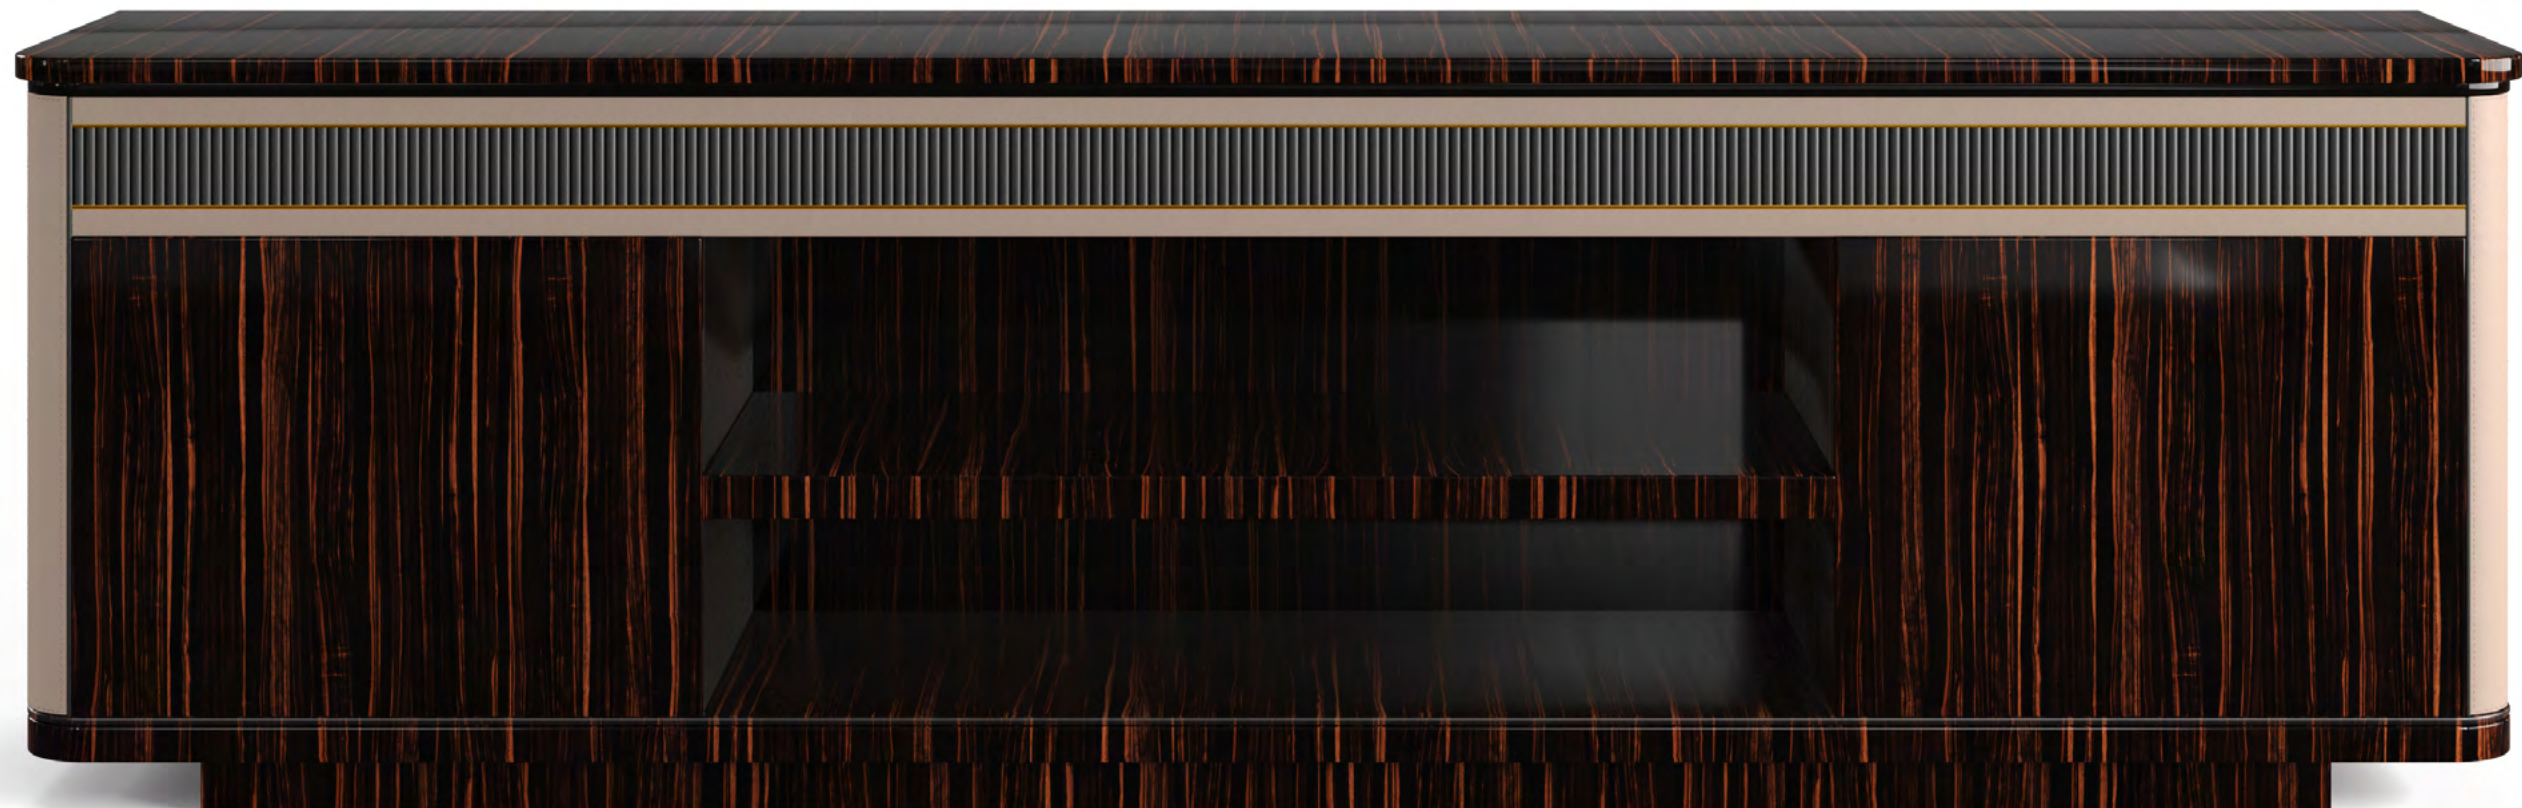

GRUPPO
muebles
INTERMOBEL

*CONSOLE- Ref.: 50583.0
Height: 80 cm / 31,5 in
Width: 160 cm / 62,99 in
Depth: 45 cm / 17,72 in
Net weight: 80,00 Kg / 176,21 lb
Finish: MAK.B/NB / DB (598/67)*

Leather: 250.005