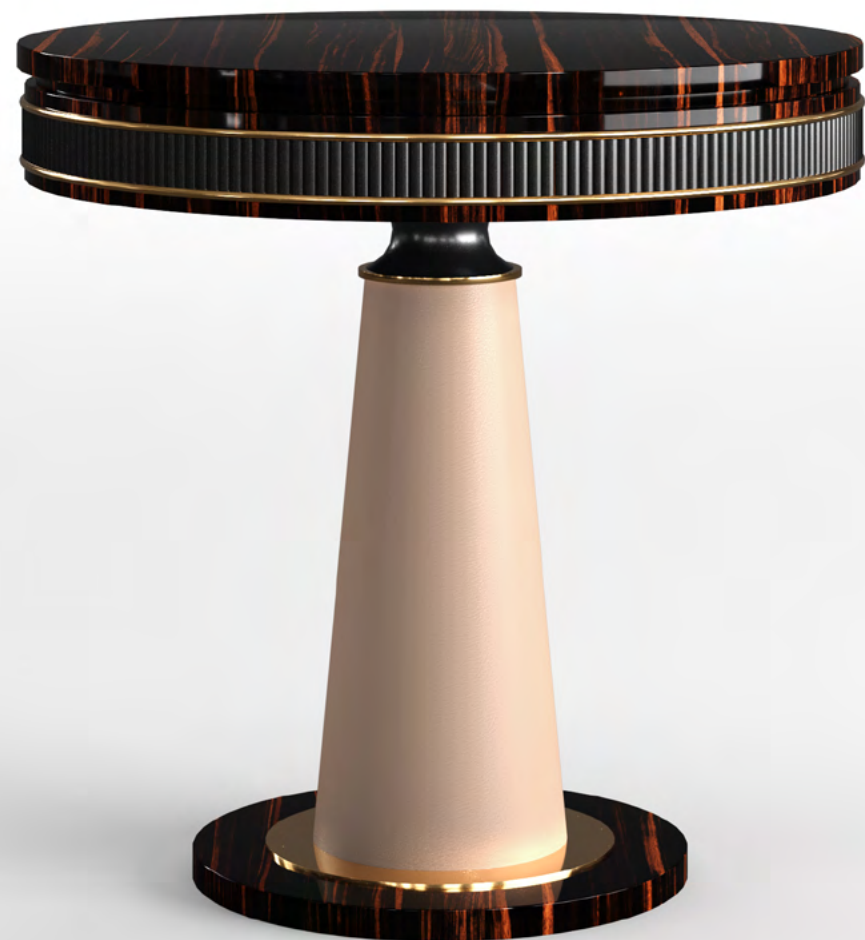

Fabric: 243.067 / 245.095

MONACO COLLECTION

muebles
INTERMOBEL

SIDE TABLE – Ref.: 50581.0
Height: 65 cm / 25,59 in
Width: Ø 65 cm / Ø 25,59 in
Net weight: 25,00 Kg / 55,07 lb
Finish: MAK.B/NB / DB (598/67)

Leather: 250.005

COFFEE TABLE – Ref.: 50580.0
Height: 45 cm / 17,72 in
Width: 140 cm / 55,12 in
Depth: 140 cm / 55,12 in
Net weight: 60,00 Kg / 132,16 lb
Finish: MAK.B/NB / DB (598/67)

Leather: 250.005

MONACO COLLECTION