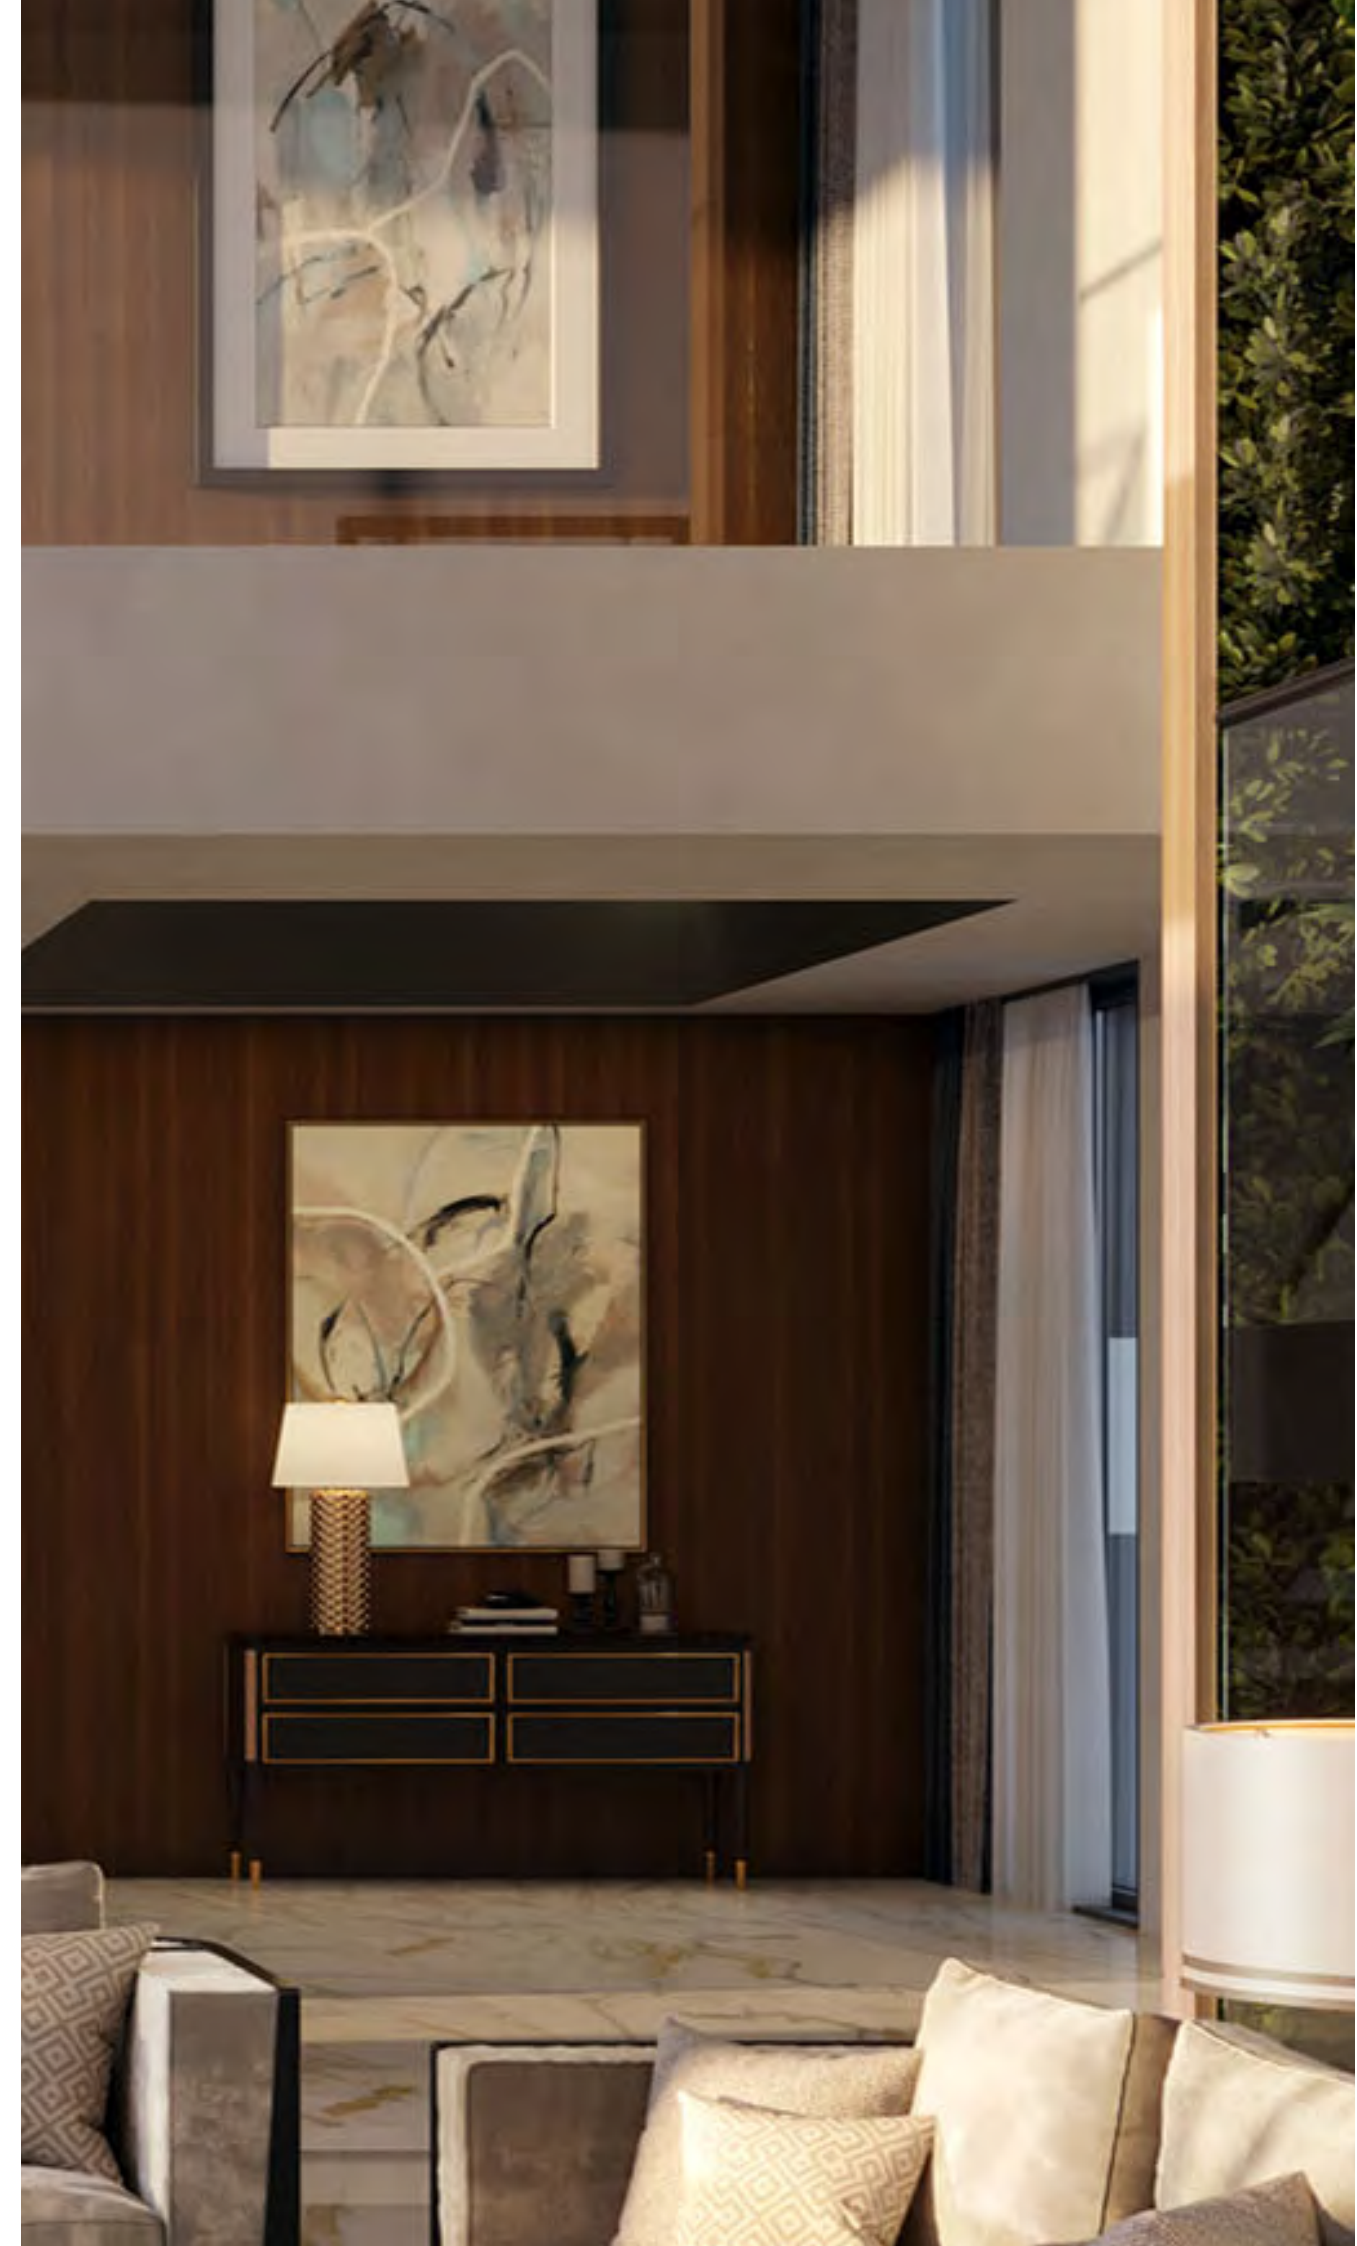

MONACO COLLECTION

GRUPPO
muebles
INTERMOBEL

*CONSOLE- Ref.: 50583.0
Height: 80 cm / 31,5 in
Width: 160 cm / 62,99 in
Depth: 45 cm / 17,72 in
Net weight: 80,00 Kg / 176,21 lb
Finish: MAK.B/NB / DB (598/67)*

Leather: 250.005