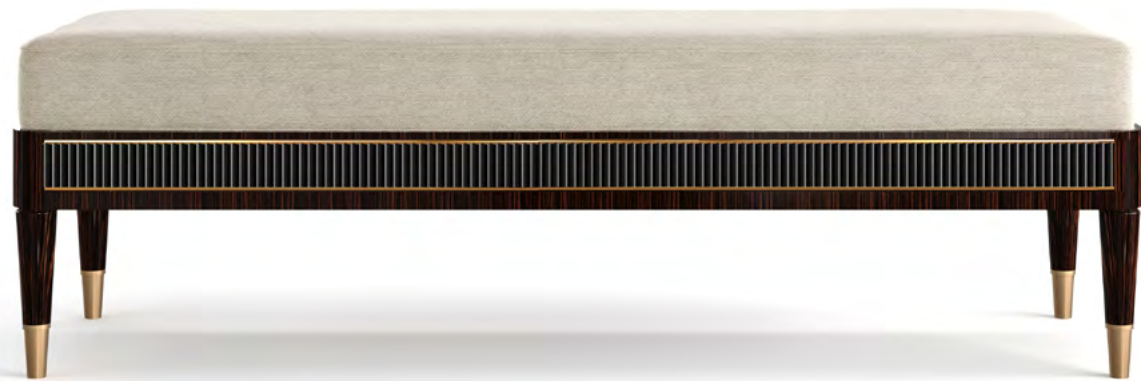

Leather: 250.005

NIGHT TABLE – Rf.: 50572.0
Height: 60 cm / 23,62 in
Width: 75 cm / 29,53 in
Depth: 45 cm / 17,72 in
Net weight: 47,00 Kg / 103,52 lb
Finish: MAK.B/NB /DB (598/67)

Leather: 250.005

muebles
GRUPO
INTERMOBEL

MONACO COLLECTION

GRUPPO muebles
INTERMOBEL

*BENCH – Rf.: 50574.0
Height: 48 cm / 18,9 in
Width: 160 cm / 62,99 in
Depth: 50 cm / 19,69 in
Net weight: 28,00 Kg / 61,67 lb
Finish: MAK.B/NB /DB (598/67)*

Leather: 250.005