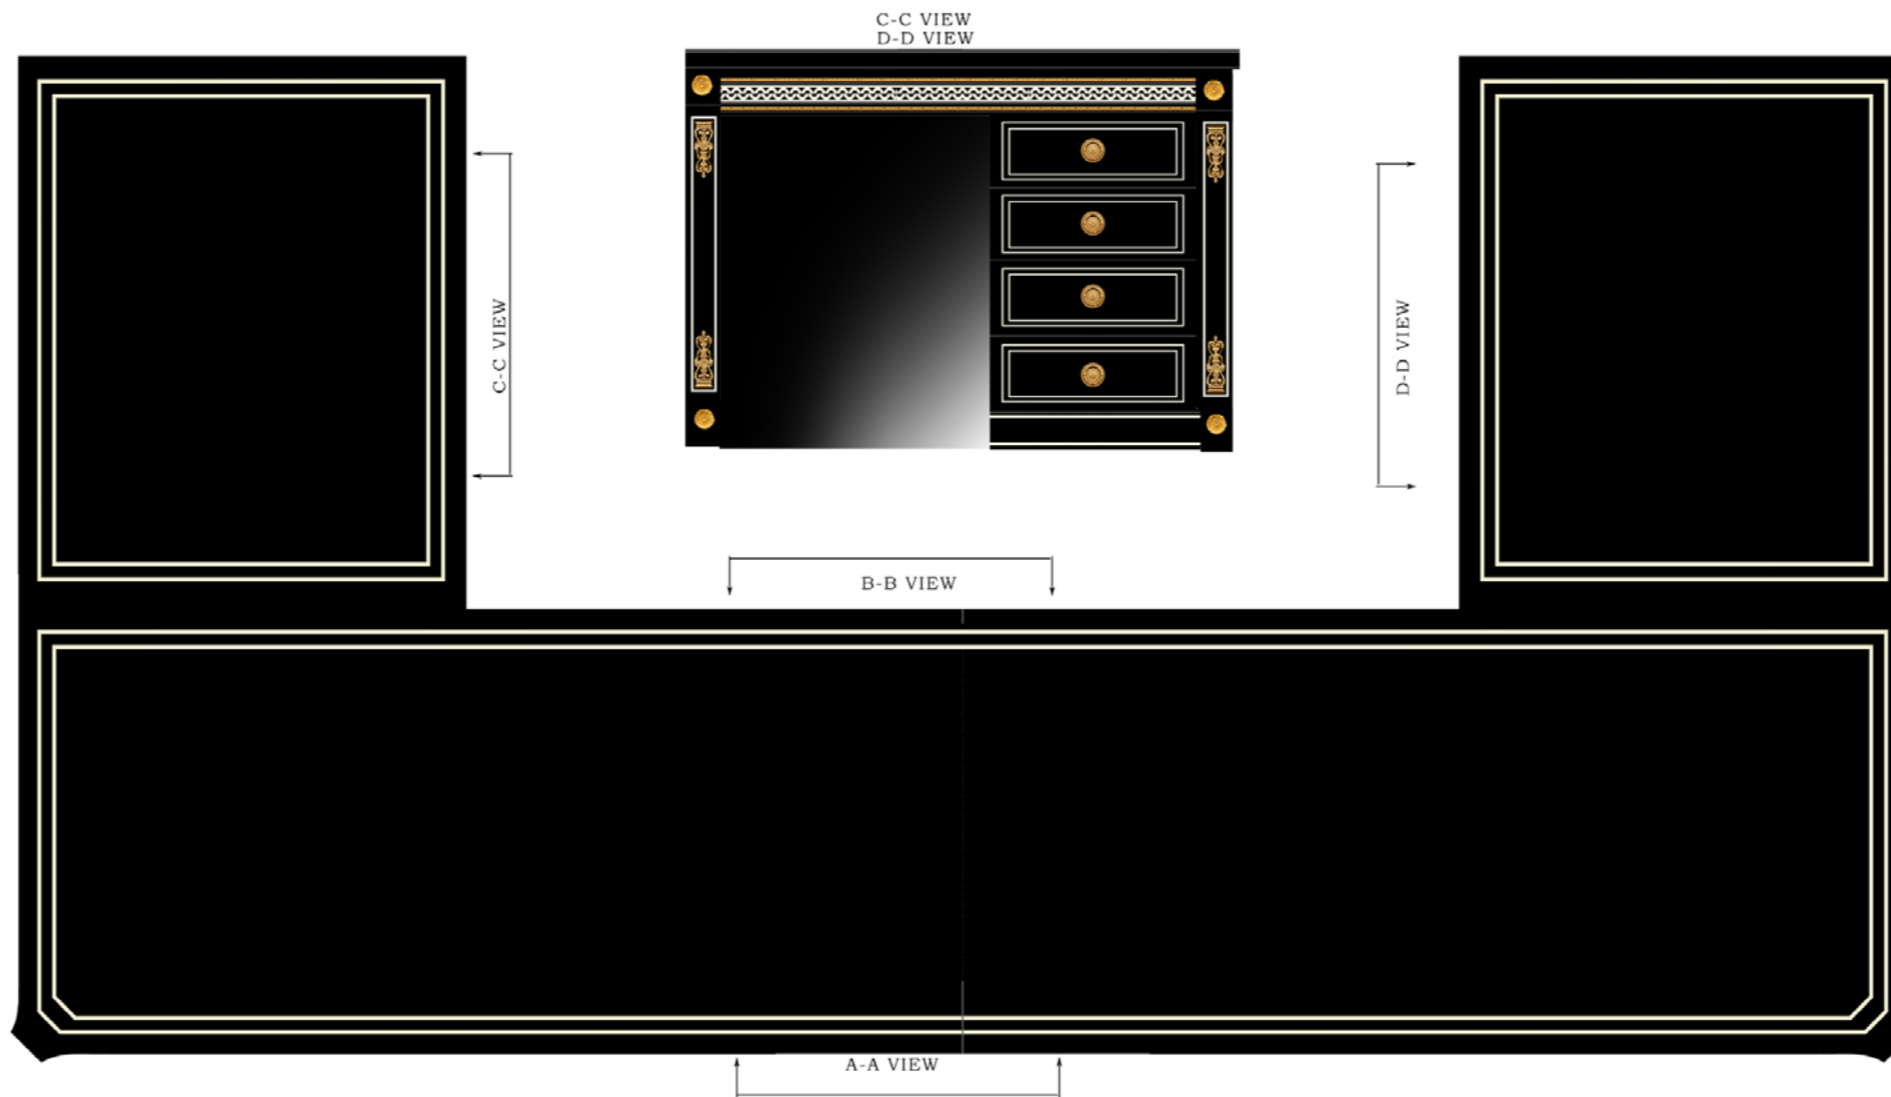

Desk – Ref.: 50372.2
Height: 81 cm / 31,89”
Width: 218 cm / 85,83”
Depth: 90 cm / 35,43”
Net weight: 272,00 Kg / 599,12 Lb
Finish: WE.W / D.B (536/67)

Desk – Ref.: 50372.0
Height: 81 cm / 31,89”
Width: 218 cm / 85,83”
Depth: 90 cm / 35,43”
Net weight: 272,00 Kg / 599,12 Lb
Finish: WE.L./DB (535/67)

Swivel Armchair Ref.: 2420.0
 Height: 116 cm / 45,67"
 Width: 70 cm / 27,56"
 Depth: 83 cm / 32,68"
 Net weight: 45,00 Kg / 99,12 Lb
 Finish: N/D.B (66/67)

PC Desk Ref.: 2421.0
 Height: 81 cm / 31,89"
 Width: 96 cm / 37,80"
 Depth: 64 cm / 25,20"
 Net weight: 50,00 Kg / 110,13 Lb
 Finish: N/D.B (66/67)

GRUPPO
INTERMOBEL

*Bookcase Ref.: 2419.0
Height: 205 cm / 80,71"
Width: 245 cm / 96,46"
Depth: 45 cm / 17,72"
Net weight: 221,00 Kg / 486,78 Lb
Finish: N/D.B (66/67)*

BESPOKE DESK
 Desk– Ref.: 2418.E
 Height: 80 cm/ 31,50”
 Width: 385 cm/ 151,58”
 Depth: 200 cm/ 78,74”
 Finish: N/D.B (66/67)

Desk- Ref.: 2418.2
Height: 80 cm / 31,50"
Width: 198 cm / 77,95"
Depth: 90 cm / 35,43"
Net weight: 185,00 Kg / 407,49 Lb
Finish: NO/OA (19/231)

muebles
INTERMOBEL

Desk- Ref.: 2418.2
 Height: 80 cm / 31,50"
 Width: 198 cm / 77,95"
 Depth: 90 cm / 35,43"
 Net weight: 185,00 Kg / 407,49 Lb
 Finish: NO/OA (19/231)