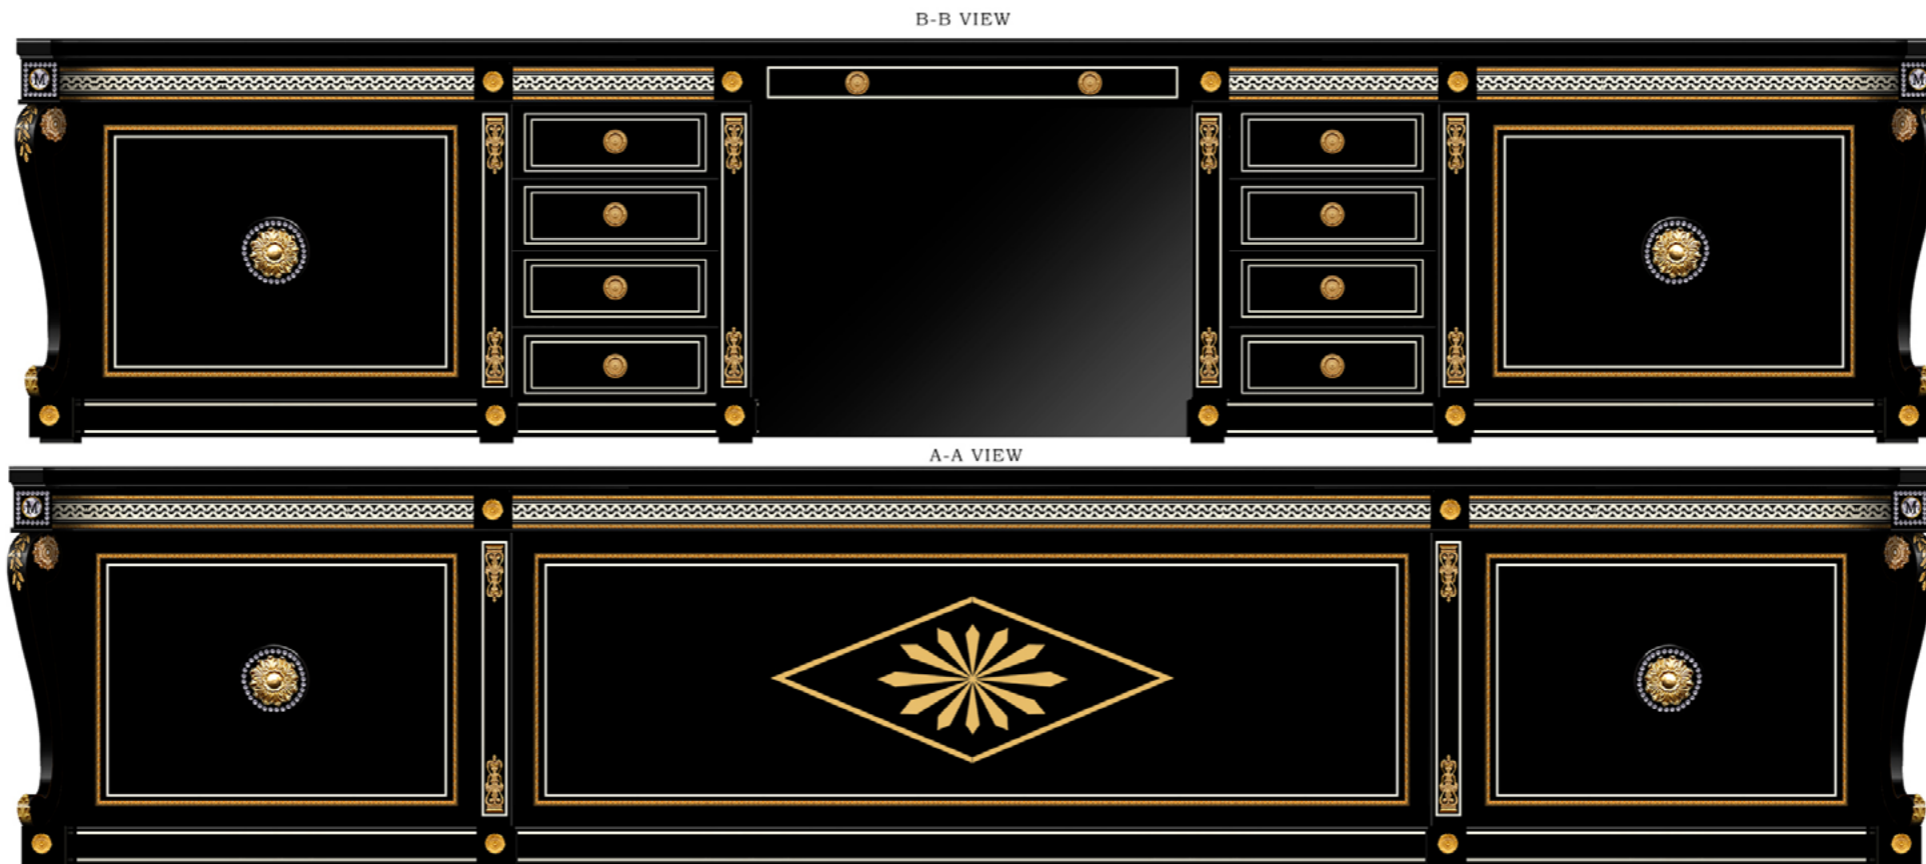

Swivel Armchair Ref.: 2420.0
 Height: 116 cm / 45,67"
 Width: 70 cm / 27,56"
 Depth: 83 cm / 32,68"
 Net weight: 45,00 Kg / 99,12 Lb
 Finish: N/D.B (66/67)

PC Desk Ref.: 2421.0
 Height: 81 cm / 31,89"
 Width: 96 cm / 37,80"
 Depth: 64 cm / 25,20"
 Net weight: 50,00 Kg / 110,13 Lb
 Finish: N/D.B (66/67)

GRUPPO
INTERMOBEL

*Bookcase Ref.: 2419.0
Height: 205 cm / 80,71"
Width: 245 cm / 96,46"
Depth: 45 cm / 17,72"
Net weight: 221,00 Kg / 486,78 Lb
Finish: N/D.B (66/67)*

BESPOKE DESK
 Desk– Ref.: 2418.E
 Height: 80 cm/ 31,50”
 Width: 385 cm/ 151,58”
 Depth: 200 cm/ 78,74”
 Finish: N/D.B (66/67)