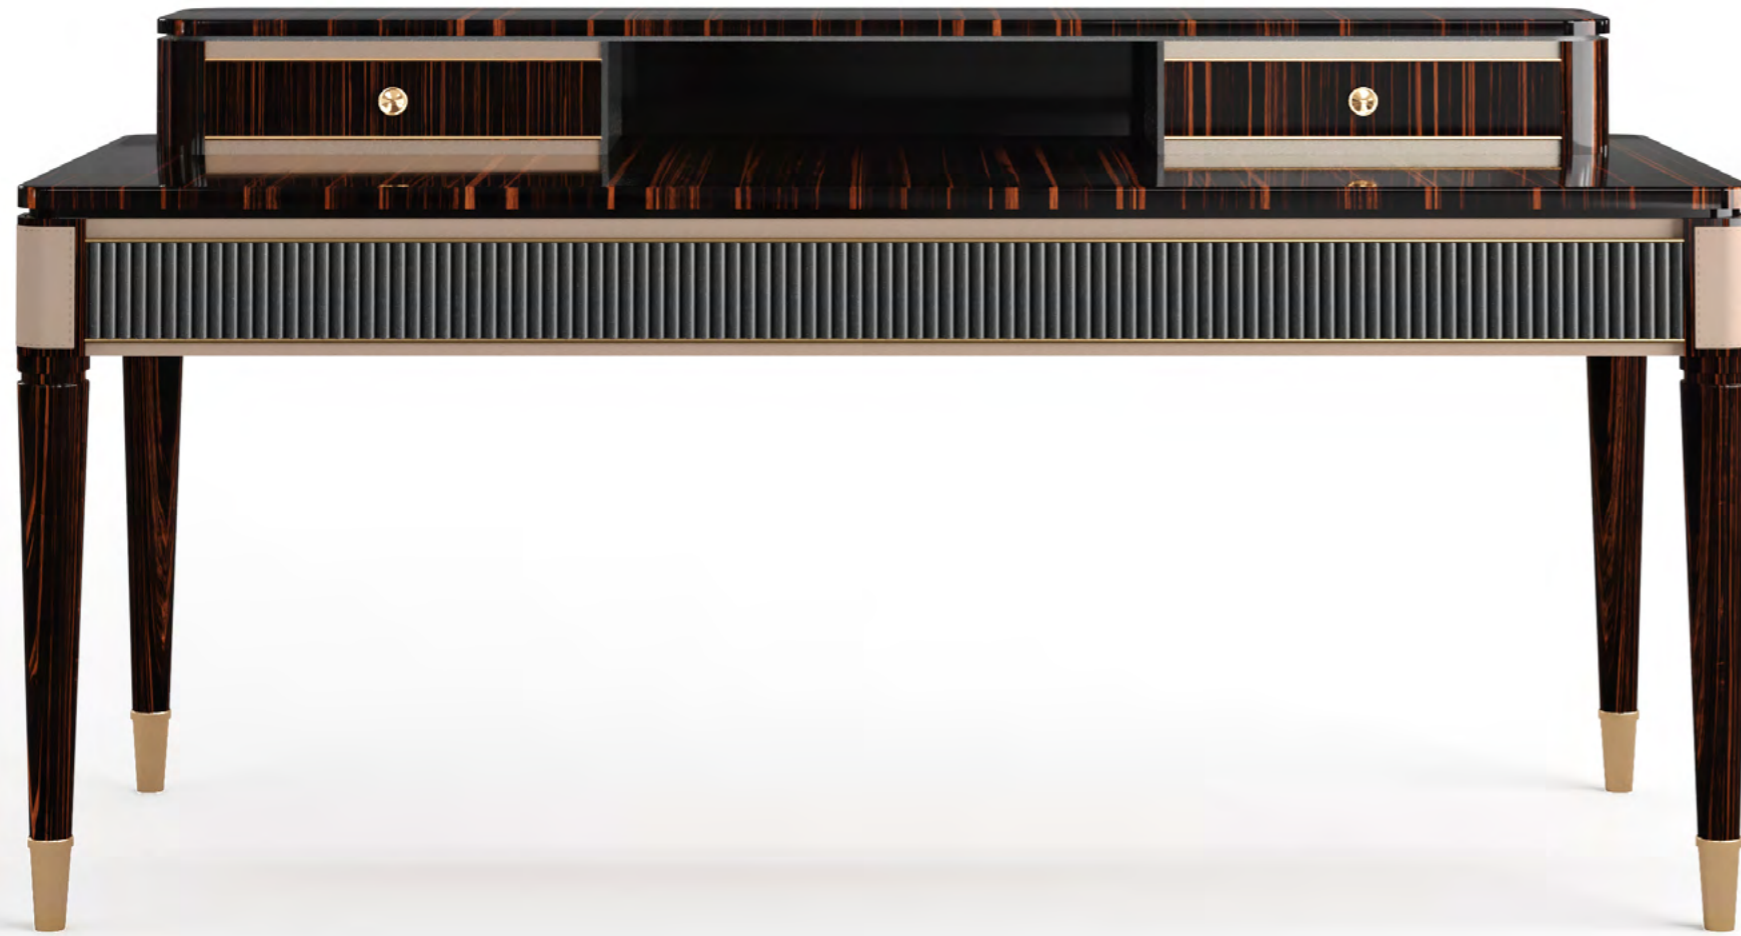

DESK – Rf.: 50576.0
Height: 77 cm / 30,31 in
Width: 150 cm / 59,06 in
Depth: 65 cm / 25,59 in
Net weight: 80,00 Kg / 176,21 lb
Finish: MAK.B/NB /DB (598/67)