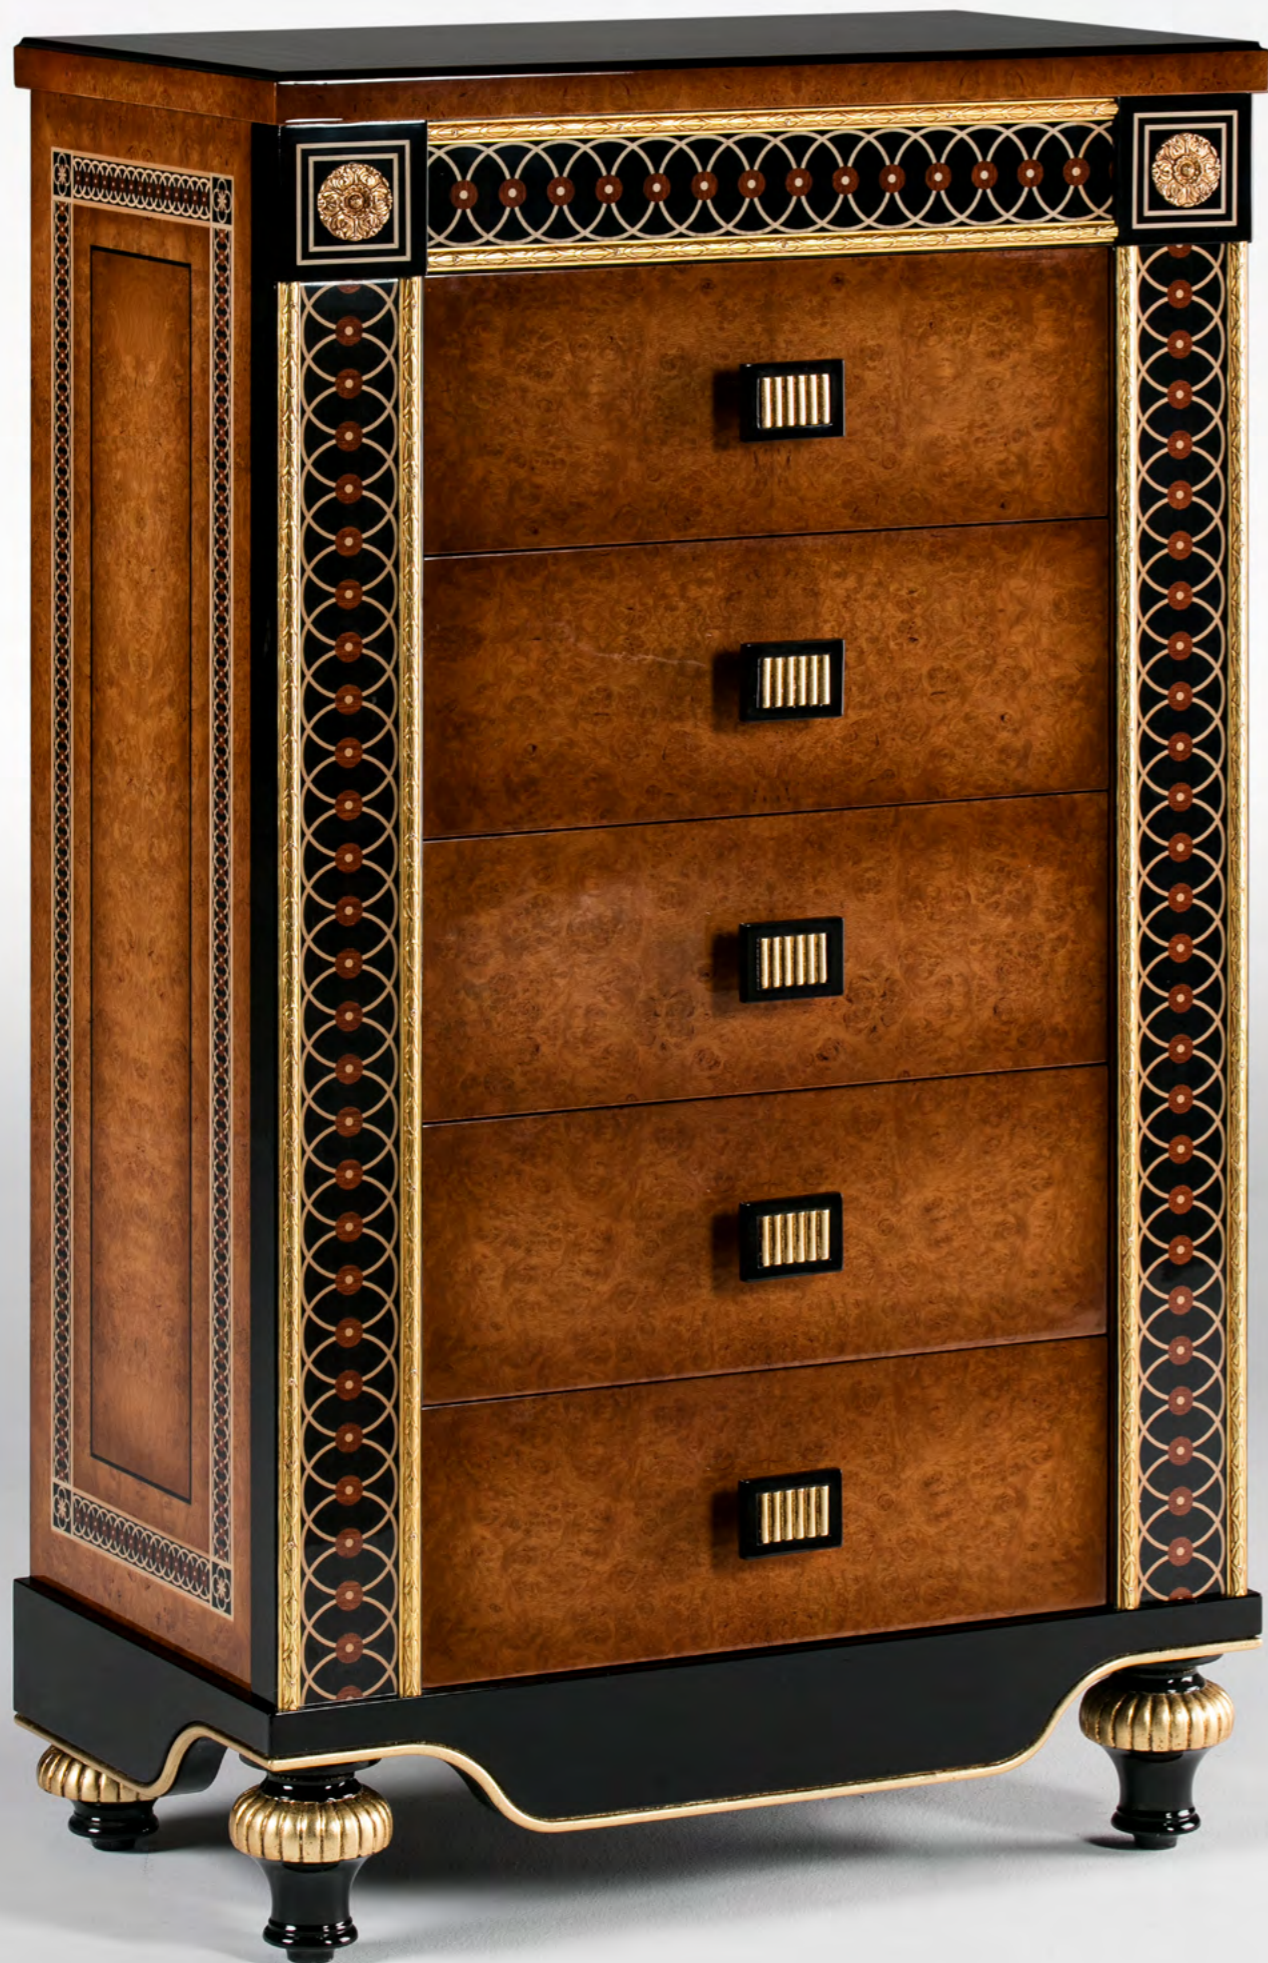

Height: 80 cm / 31,5 in

Width: 210 cm / 82,68 in

Depth: 48 cm / 18,9 in

Net weight: 127,00 Kg / 279,74 lb

Finish: NAN. /OF (544/55)

CHEST OF DRAWERS – Ref.: 50386.0

Height: 134 cm / 52,76 in

Width: 78 cm / 30,71 in