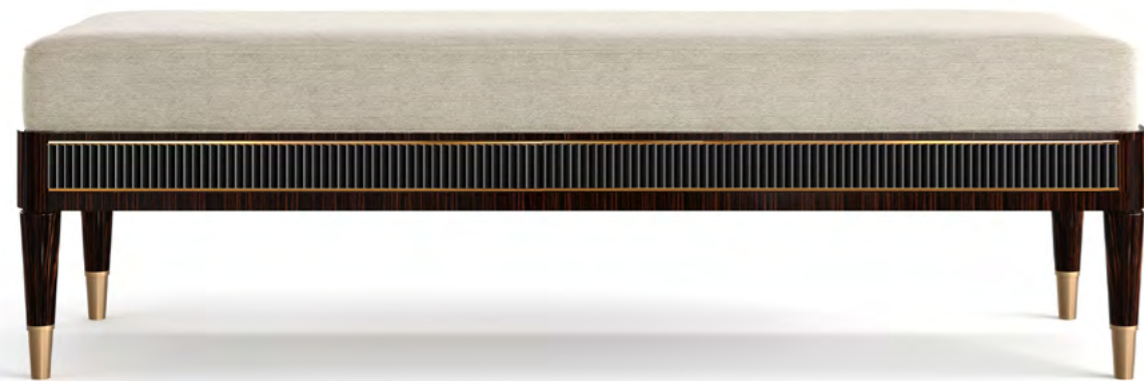

MONACO COLLECTION

muebles
INTERMOBEL

BENCH – Rf.: 50574.0

Height: 48 cm / 18,9 in

Width: 160 cm / 62,99 in

Depth: 50 cm / 19,69 in

Net weight: 28,00 Kg / 61,67 lb

Finish: MAK.B/NB /DB (598/67)

Leather: 250.005