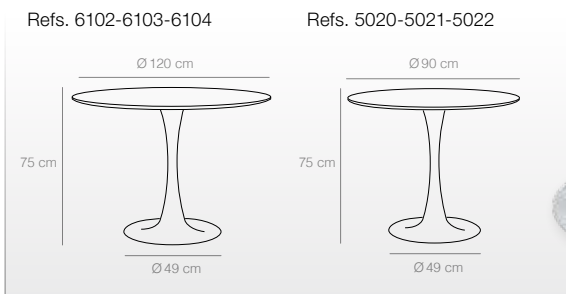

### Mesas ø 120 cm

NATURAL  
Ref. 6103  
(120x120x75 cm)

NEGRO  
Ref. 6104  
(120x120x75 cm)

BLANCO  
Ref. 6102  
(120x120x75 cm)

### Mesas ø 90 cm

NATURAL  
Ref. 5021  
(90x90x75 cm)

BLANCO  
Ref. 5020  
(90x90x75 cm)

NEGRO  
Ref. 5022  
(90x90x75 cm)