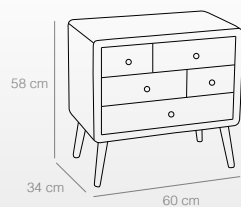

### SINFONIER 5 CAJONES

Ref. 2500

(45x34x99 cm)

MUEBLE TV  
Ref. 2504  
(110x38x38 cm)

MESITA ESCRITORIO  
Ref. 2503  
(80x34x75 cm)

Ref. 2503

Ref. 2504