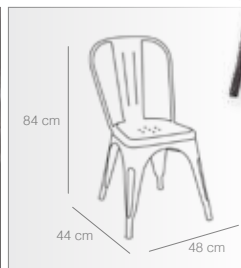

silla volt

Sillas

- Sillas apilables fabricada en acero.
- Acabadas con pintura epoxi (diferentes colores).
- Dotadas de una tratamiento previo de fosfatado.
- Medidas: Ancho 48 cm, alto 84 cm, profundo 44 cm.
- Altura hasta el asiento 45 cm.
- Algunas sillas llevan acabado envejecido (Refs. 4065 a 4067).
- Otras con asiento en madera de olmo oscurecida (Ref. 4085) o natural (Ref. 4146).