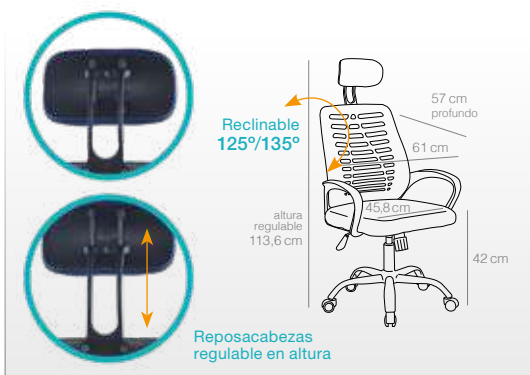

AZUL  
Ref. 1840  
(61x57x113,6cm)

GRIS  
Ref. 1841  
(61x57x113,6cm)

NEGRO  
Ref. 1842  
(61x57x113,6cm)

muebles  
**INTERMOBEL**