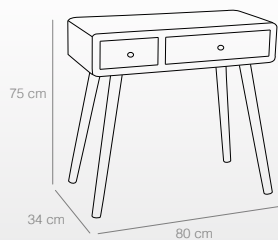

### SINFONIER 5 CAJONES

Ref. 2500

(45x34x99 cm)

MUEBLE TV  
Ref. 2504  
(110x38x38 cm)

MESITA ESCRITORIO  
Ref. 2503  
(80x34x75 cm)

Ref. 2503

Ref. 2504