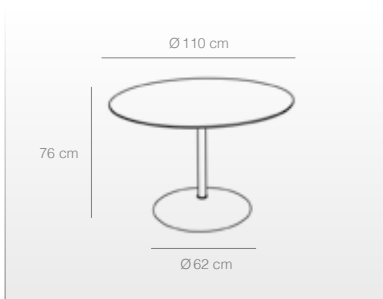

mesa coral

Mesa de comedor

- Fabricada en cristal transparente.
- Pie de acero cromado.
- La mesa se sirve desmontada.