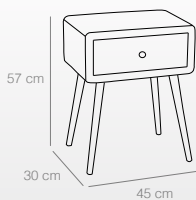

### MESITA 1 CAJÓN

Ref. 2502

(45x30x57 cm)

Ref. 2505

Ref. 2502

Ref. 2507

casathai 