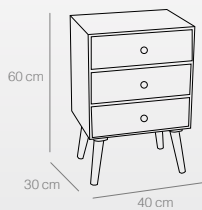

### MESITA ESCRITORIO

Ref. 2521  
(80x34x77 cm)

Ref. 2520

Ref. 2523

Ref. 2522

Ref. 2521