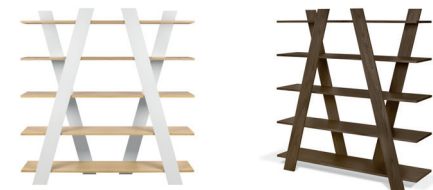

DUBLIN

LONDON

OTHER POSSIBLE COMBINATIONS

CR - concrete look . MKI - mukali . PW - pure white . PLY - plywood

\*Pure white only available for Dublin high.

STEP

ONE

WIND