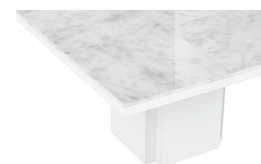

CH - chocolate . HGW - high gloss white . CR - concrete look . PB - pure black . WM - white marble . PW - pure white . SE - smoked eucalyptus . BM - black marble