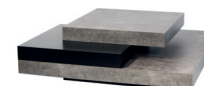

WHITE CARRARA+ CHROME

BLACK MARBLE+ CHROME

GREEN MARBLE+ CHROME

CR - concrete . PB - pure black

OVAL

H36 W136 D60 cm  
H14 W54 D24"

SLATE

COFFEE TABLE  
H30 W90 D90 cm  
H12 W35 D35"

WA - walnut . BS - black steel . LO - light oak . PW - pure white . CR - concrete . PB - pure black . BM - black marble . WM - white marble

PLY

80  
H35 Ø80 cm  
H14 Ø31"

70  
H45 Ø70 cm  
H18 Ø28"

50  
H45 Ø50 cm  
H18 Ø20"