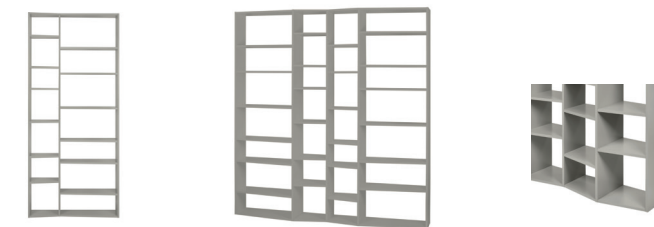

VALSA

PW - pure white . MGR - matte grey