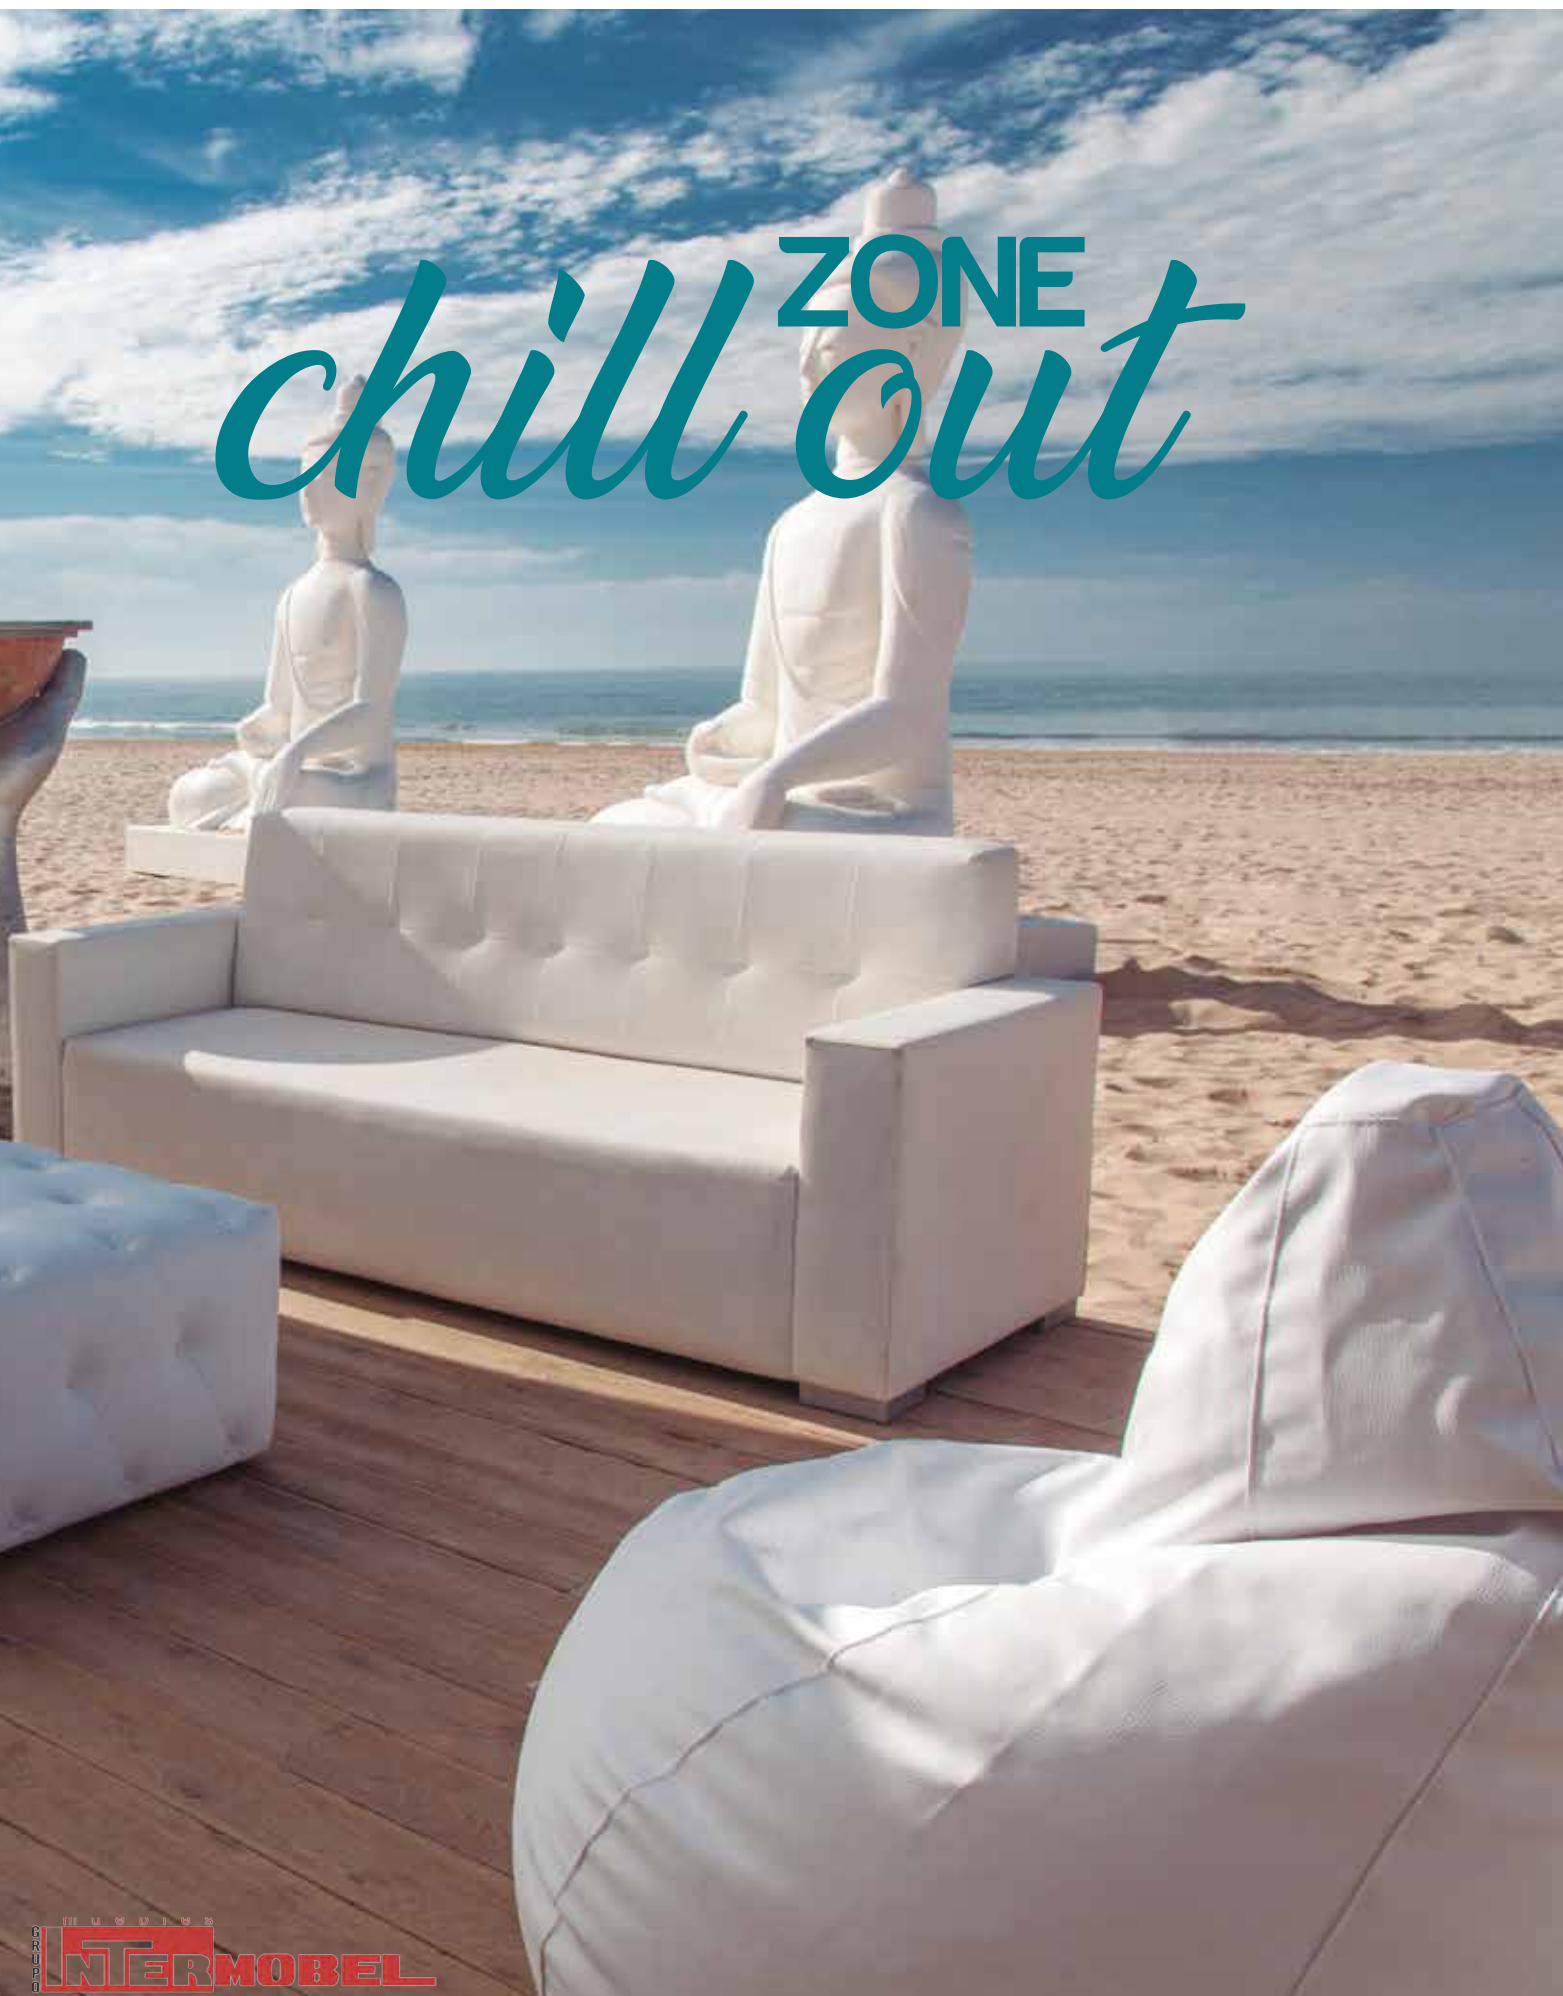

ZONE
chill out