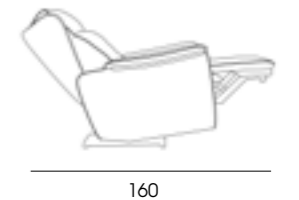

46|47

La colección Nativa está llena de cuidados detalles, como los recortes de la riñonera con sus botones forrados y los vivos que recorren la silueta de la pieza. Lo más destacable de este sillón es su excepcional comodidad que le da la sentada de muelles y los respaldos de fibra de la más alta calidad. Pero si prefieres un diseño más minimalista también tenemos la línea "basic" sin recortes ni botones. Ambos sillones están disponibles con diferentes opciones de mecanismos.

The Nativa collection is full of special features. Like the pattern and upholstered buttons on the back and the piping that frames the entire chair. But the most remarkable feature is the exceptional comfort as a result of No Zag springs in the seat and high quality hollow fibres in the back. Should you prefer a more minimalistic design the Nativa chair is also available in a basic version, without the pattern and buttons on the back. Both models available with different mechanism options.

La collection Nativa est pleine de détails très délicats comme les petites coupes du calle-reins avec ses boutons habillés, et les passe-poiles qui suivent la silhouette du fauteuil. Mais le plus remarquable de cet article est son exceptionnel confort grâce à son assise en ressorts, et son dossier en fibre de haute qualité. Pour un design plus minimaliste de ce produit, nous proposons aussi la ligne "basic" sans les coupes, ni les boutons. Tous les deux fauteuils sont disponibles en différentes options de systèmes relax.