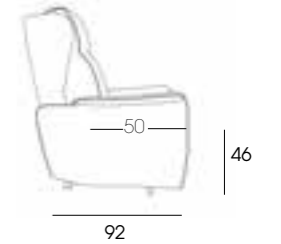

46|47

La colección Nativa está llena de cuidados detalles, como los recortes de la riñonera con sus botones forrados y los vivos que recorren la silueta de la pieza. Lo más destacable de este sillón es su excepcional comodidad que le da la sentada de muelles y los respaldos de fibra de la más alta calidad. Pero si prefieres un diseño más minimalista también tenemos la línea "basic" sin recortes ni botones. Ambos sillones están disponibles con diferentes opciones de mecanismos.

The Nativa collection is full of special features. Like the pattern and upholstered buttons on the back and the piping that frames the entire chair. But the most remarkable feature is the exceptional comfort as a result of No Zag springs in the seat and high quality hollow fibres in the back. Should you prefer a more minimalistic design the Nativa chair is also available in a basic version, without the pattern and buttons on the back. Both models available with different mechanism options.

La collection Nativa est pleine de détails très délicats comme les petites coupes du calle-reins avec ses boutons habillés, et les passe-poiles qui suivent la silhouette du fauteuil. Mais le plus remarquable de cet article est son exceptionnel confort grâce à son assise en ressorts, et son dossier en fibre de haute qualité. Pour un design plus minimaliste de ce produit, nous proposons aussi la ligne "basic" sans les coupes, ni les boutons. Tous les deux fauteuils sont disponibles en différentes options de systèmes relax.