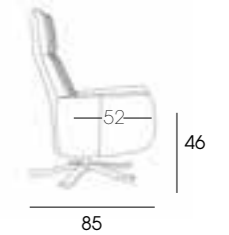

30131

El relax Tempo tiene una línea muy ligera y actual. Su acolchado nos transporta a los respaldos de los coches clásicos. La cabecera reclinable aporta mucha comodidad cuando estamos tumbados. Disponible en mecanismo manual o en dos motores y con distintas opciones de bases.

The Tempo relax chair has a very slim and up to date design. The quilted back reminds of us the seats in a classic car. The adjustable headrest gives maximum comfort in the reclined position. Available in manual mechanism and with two electrical motors. Numerous design and colour options for base.

Le fauteuil relax Tempo vous propose une ligne très légère et actuelle. Son dossier établit un parallélisme avec les dossiers des voitures classiques. La tête réglable nous offre un confort exceptionnel une fois couchés. Il est disponible en système manuel et 2 moteurs. Pour les pieds, vous pourrez choisir différentes options.