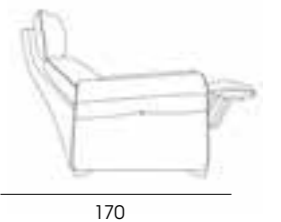

170

42143

El modelo Titán es súper cómodo y funcional.

Tiene un ancho reducido que cabe a través de la mayoría de las puertas. Su cabezal regulable y respaldo de fibra de máxima calidad aportan máximo confort.

Viene con bolsillo y fundas de brazos de serie.

Titan is a practical and highly comfortable relax chair.

The reduced arm width makes the chair fit in narrow spaces.

Adjustable headrest and hollow fibre back gives maximum comfort.

Loose arm covers and practical arm pocket as standard.

La réf. Titán est extra-confortable et fonctionnelle.

Elle propose une largeur très réduite pour passer dans tous les coins des maisons.

Sa tête réglable et son dossier en fibre de haute qualité lui apportent un confort maximum.

La poche et les housses des accoudoirs sont comprises d'office.