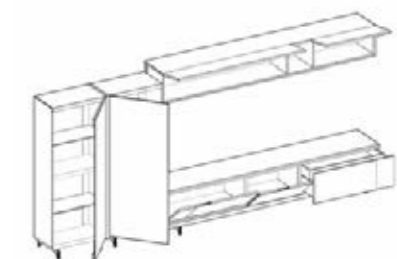

Vitrina de 125 x 165 pie metal con luz led, TV pie metal
cajón de 60 + puerta cristal de 60 + puerta de 60,
módulo de colgar de 210.
ACABADO CHAPA NATURAL DE ROBLE BLANQUEADO /
LACADO BLANCO / METALIC.

Show-case 125x165 with metal legs and led light,
TV table with metal base: drawer 60+door 60, wall
module 210
FINISH: BLEACHED NATURAL OAK VENEER /
LACQUERED WHITE / METALIC

TACÖMA 7

TACÖMA
7

UNIQUE
& INSPIRING
SPACES

SALONES

16 / 17
MM