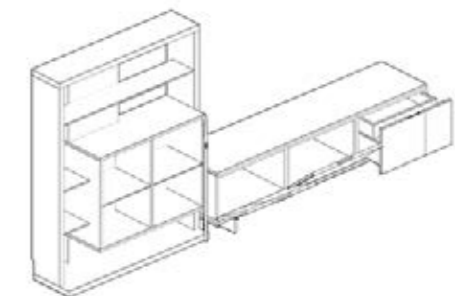

TACÖMA 6

Vitrina a suelo de 120 x 150 trasera roble con led,
TV de 180 zócalo cajón de 60 + puerta cristal de 60
+ puerta de 60, 2 paneles de 90 x 136.

ACABADO CHAPA NATURAL DE ROBLE BLANQUEADO /
LACADO ARENA / METALIC.

Show-case 120x150, oak back panel with led light,
TV table 180 with wooden legs: drawer 60+glass door
60+door 60, 2 wall panels 90x136.

FINISH: BLEACHED NATURAL OAK VENEER /
LACQUERED ARENA / METALIC.

TACÖMA
6

UNIQUE
& INSPIRING
SPACES

SALONES

14 / 15
MM

MUEBLES
INTERMOBEL