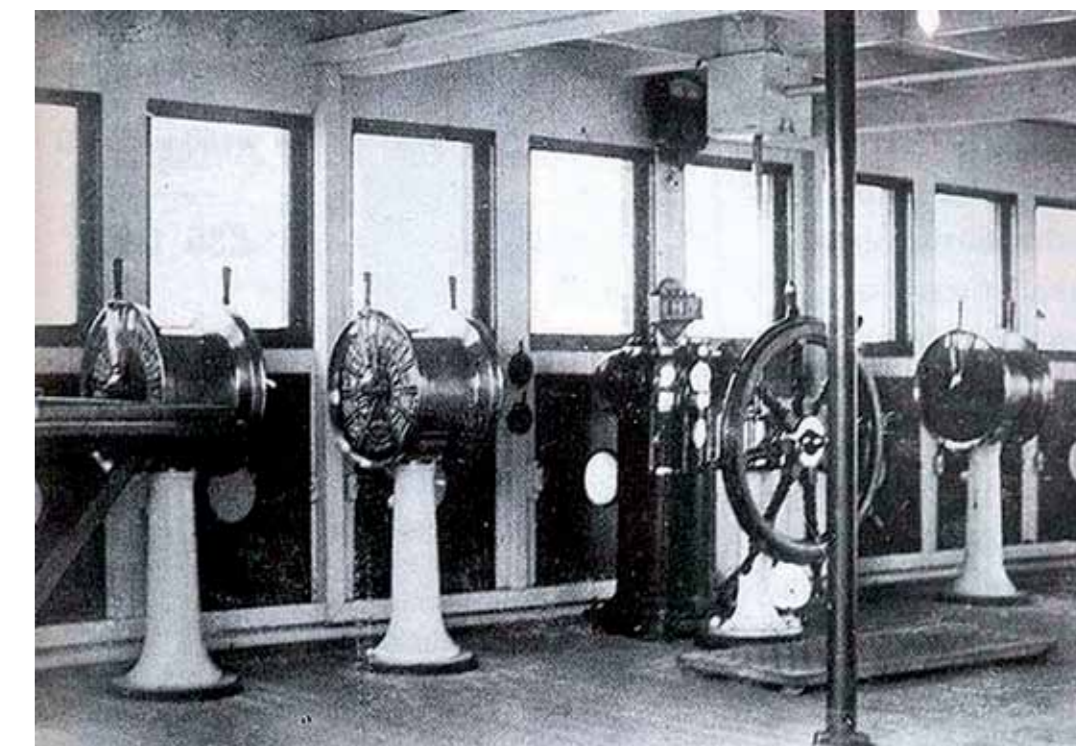

LIBRERÍA N° 03

LIBRERÍA LACADO LINO DECORADO CHAPA
NATURAL DE ROBLE PORO ABIERTO
Library lacquered Lino with decoration
open pore natural oak veneer