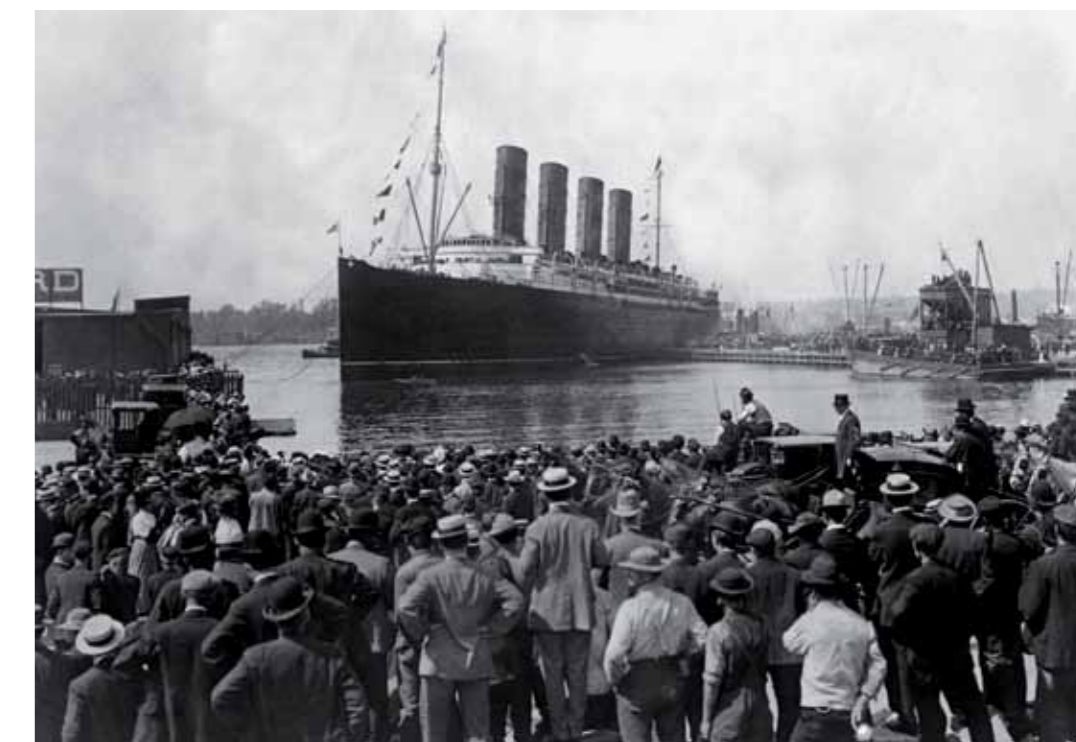

LIBRERÍA N° 03

LIBRERÍA LACADO LINO DECORADO CHAPA
NATURAL DE ROBLE PORO ABIERTO
Library lacquered Lino with decoration
open pore natural oak veneer