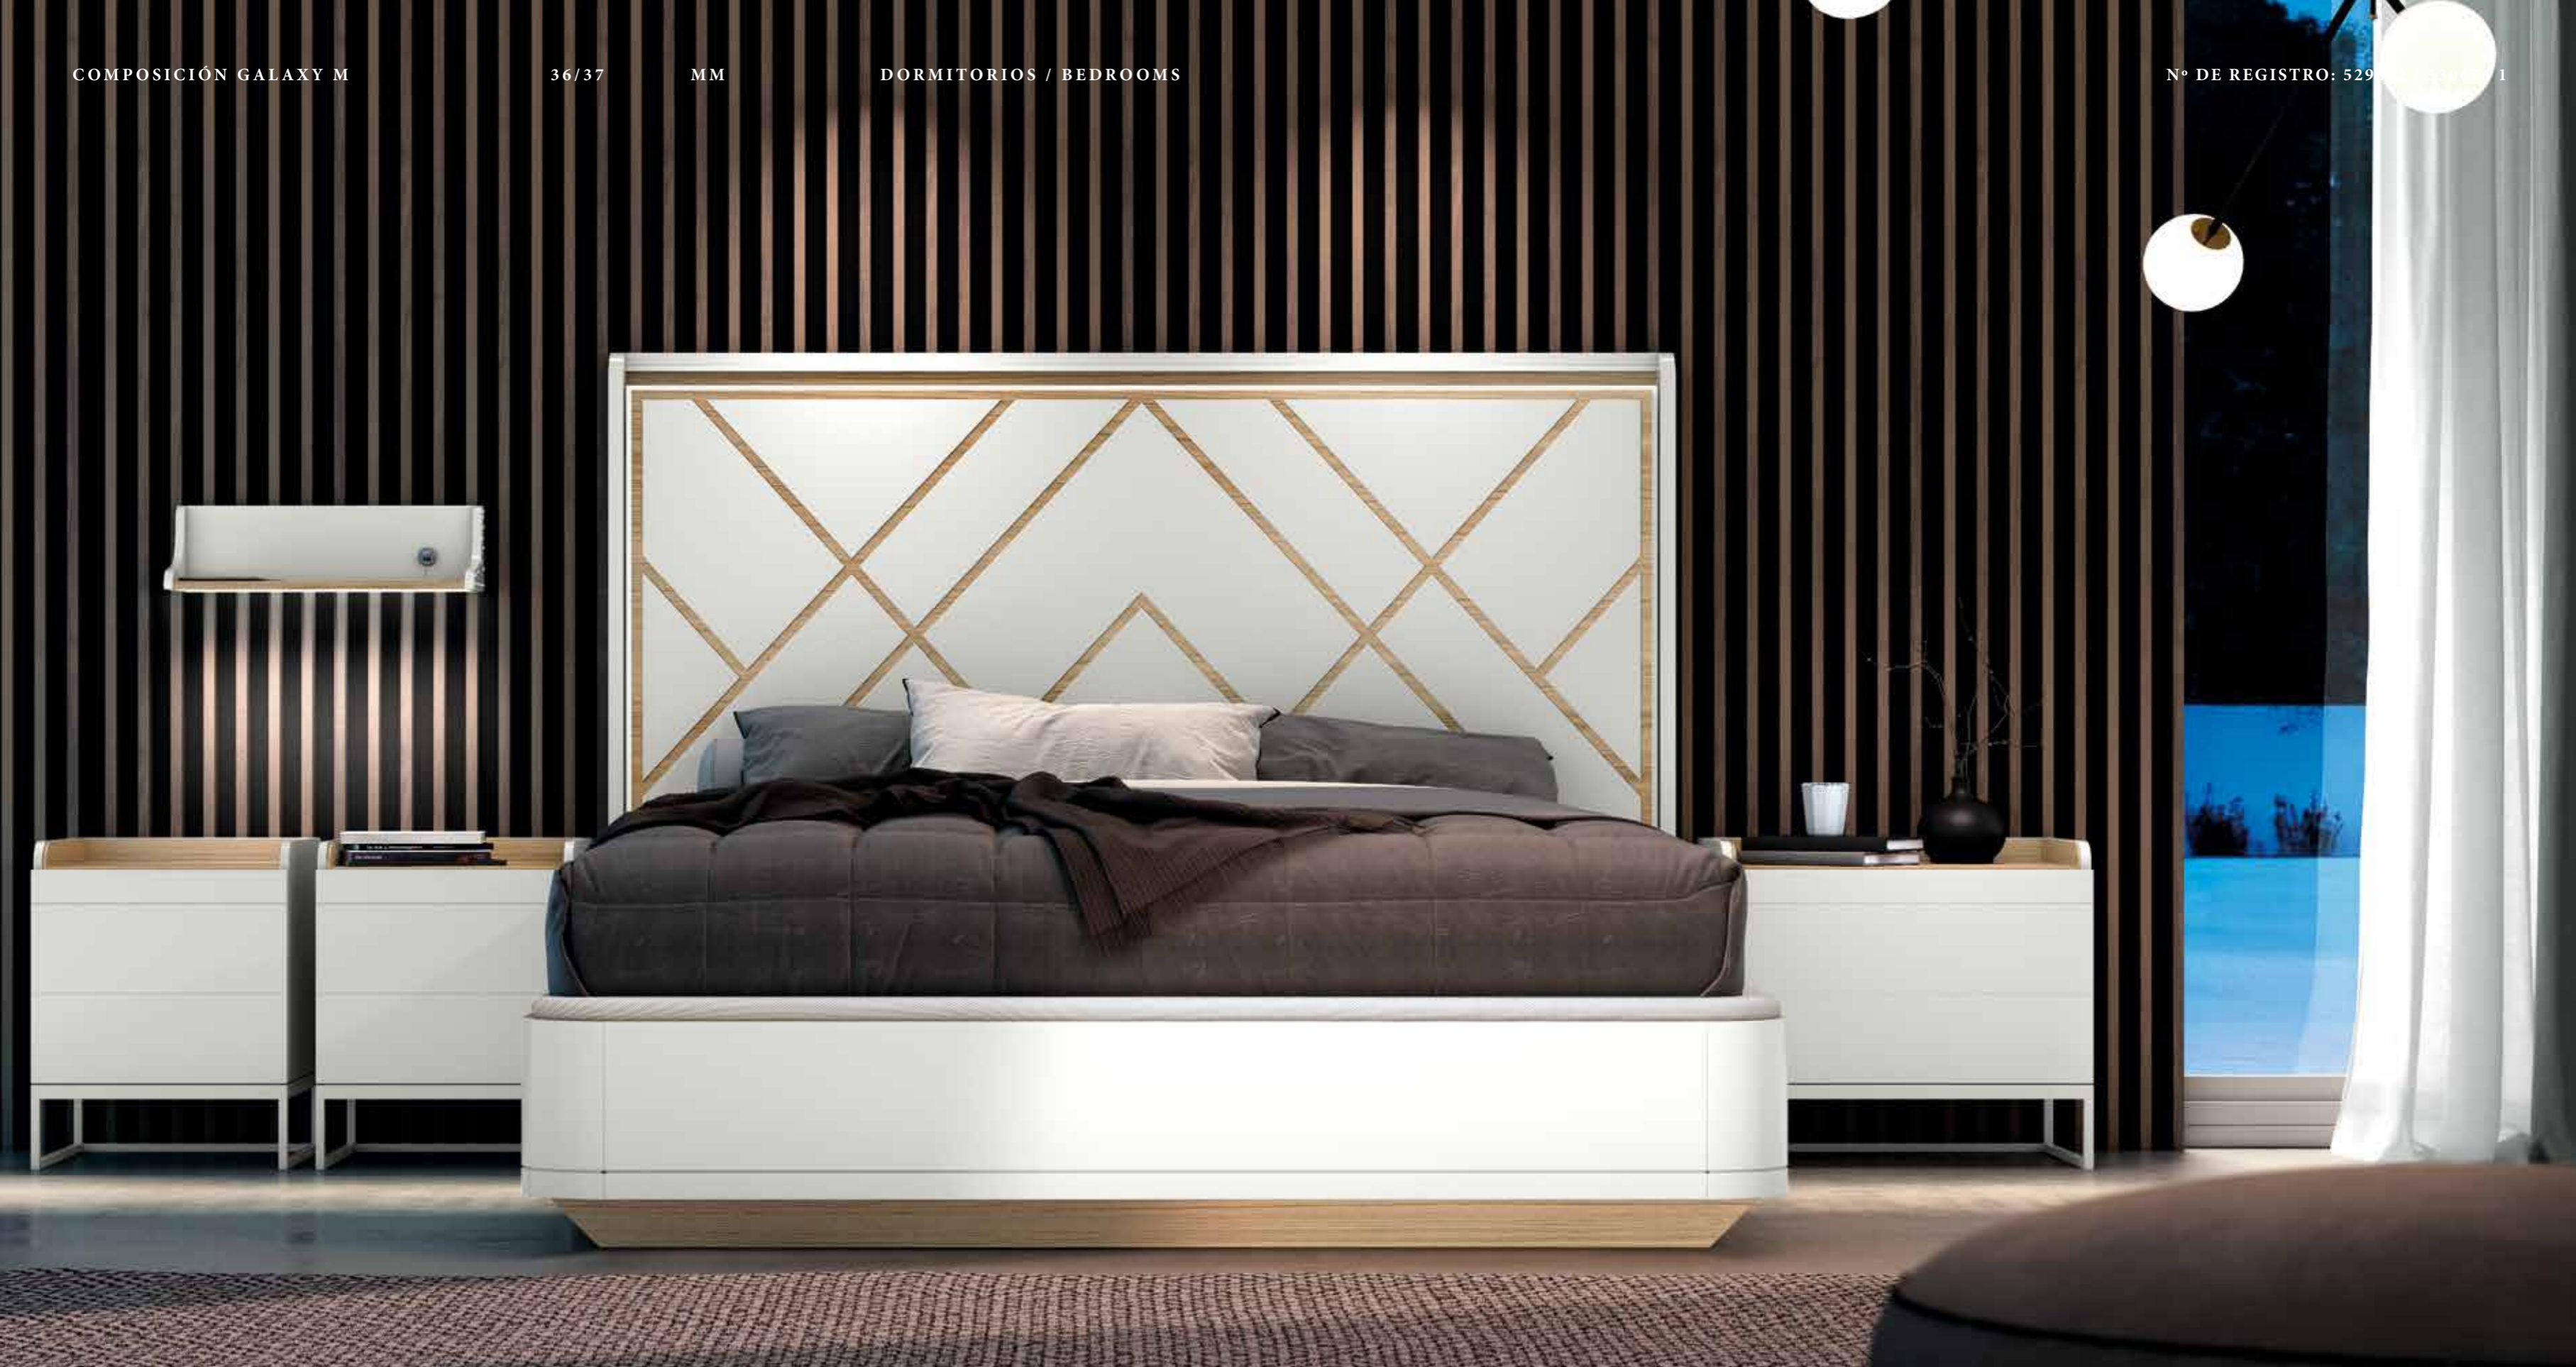

Galaxy M 7

CABEZAL GALAXY-M LACADO BLANCO / ROBLE BLANQUEADO VERSIÓN VARETAS.

Canapé GALAXY Lacado Blanco / Roble Blanqueado.

Mesitas GALAXY Lacadas en Blanco, bandeja en Roble Blanqueado pie metálico acabado BLANCO.

Estante GALAXY de 45 en Lacado Blanco / Roble Blanqueado luz led, sensor touch y puerto USB incluidos.

GALAXY-M CRISSCROSS WOODEN HEADBOARD LACQUERED WHITE AND BLEACHED OAK ACCENTS.

GALAXY storage bed lacquered White / bleached Oak accents.

GALAXY night tables lacquered White, bleached Oak top with metal legs White finish.

GALAXY shelf 45 cm lacquered White / bleached Oak. Led light, touch sensor and USB port included.