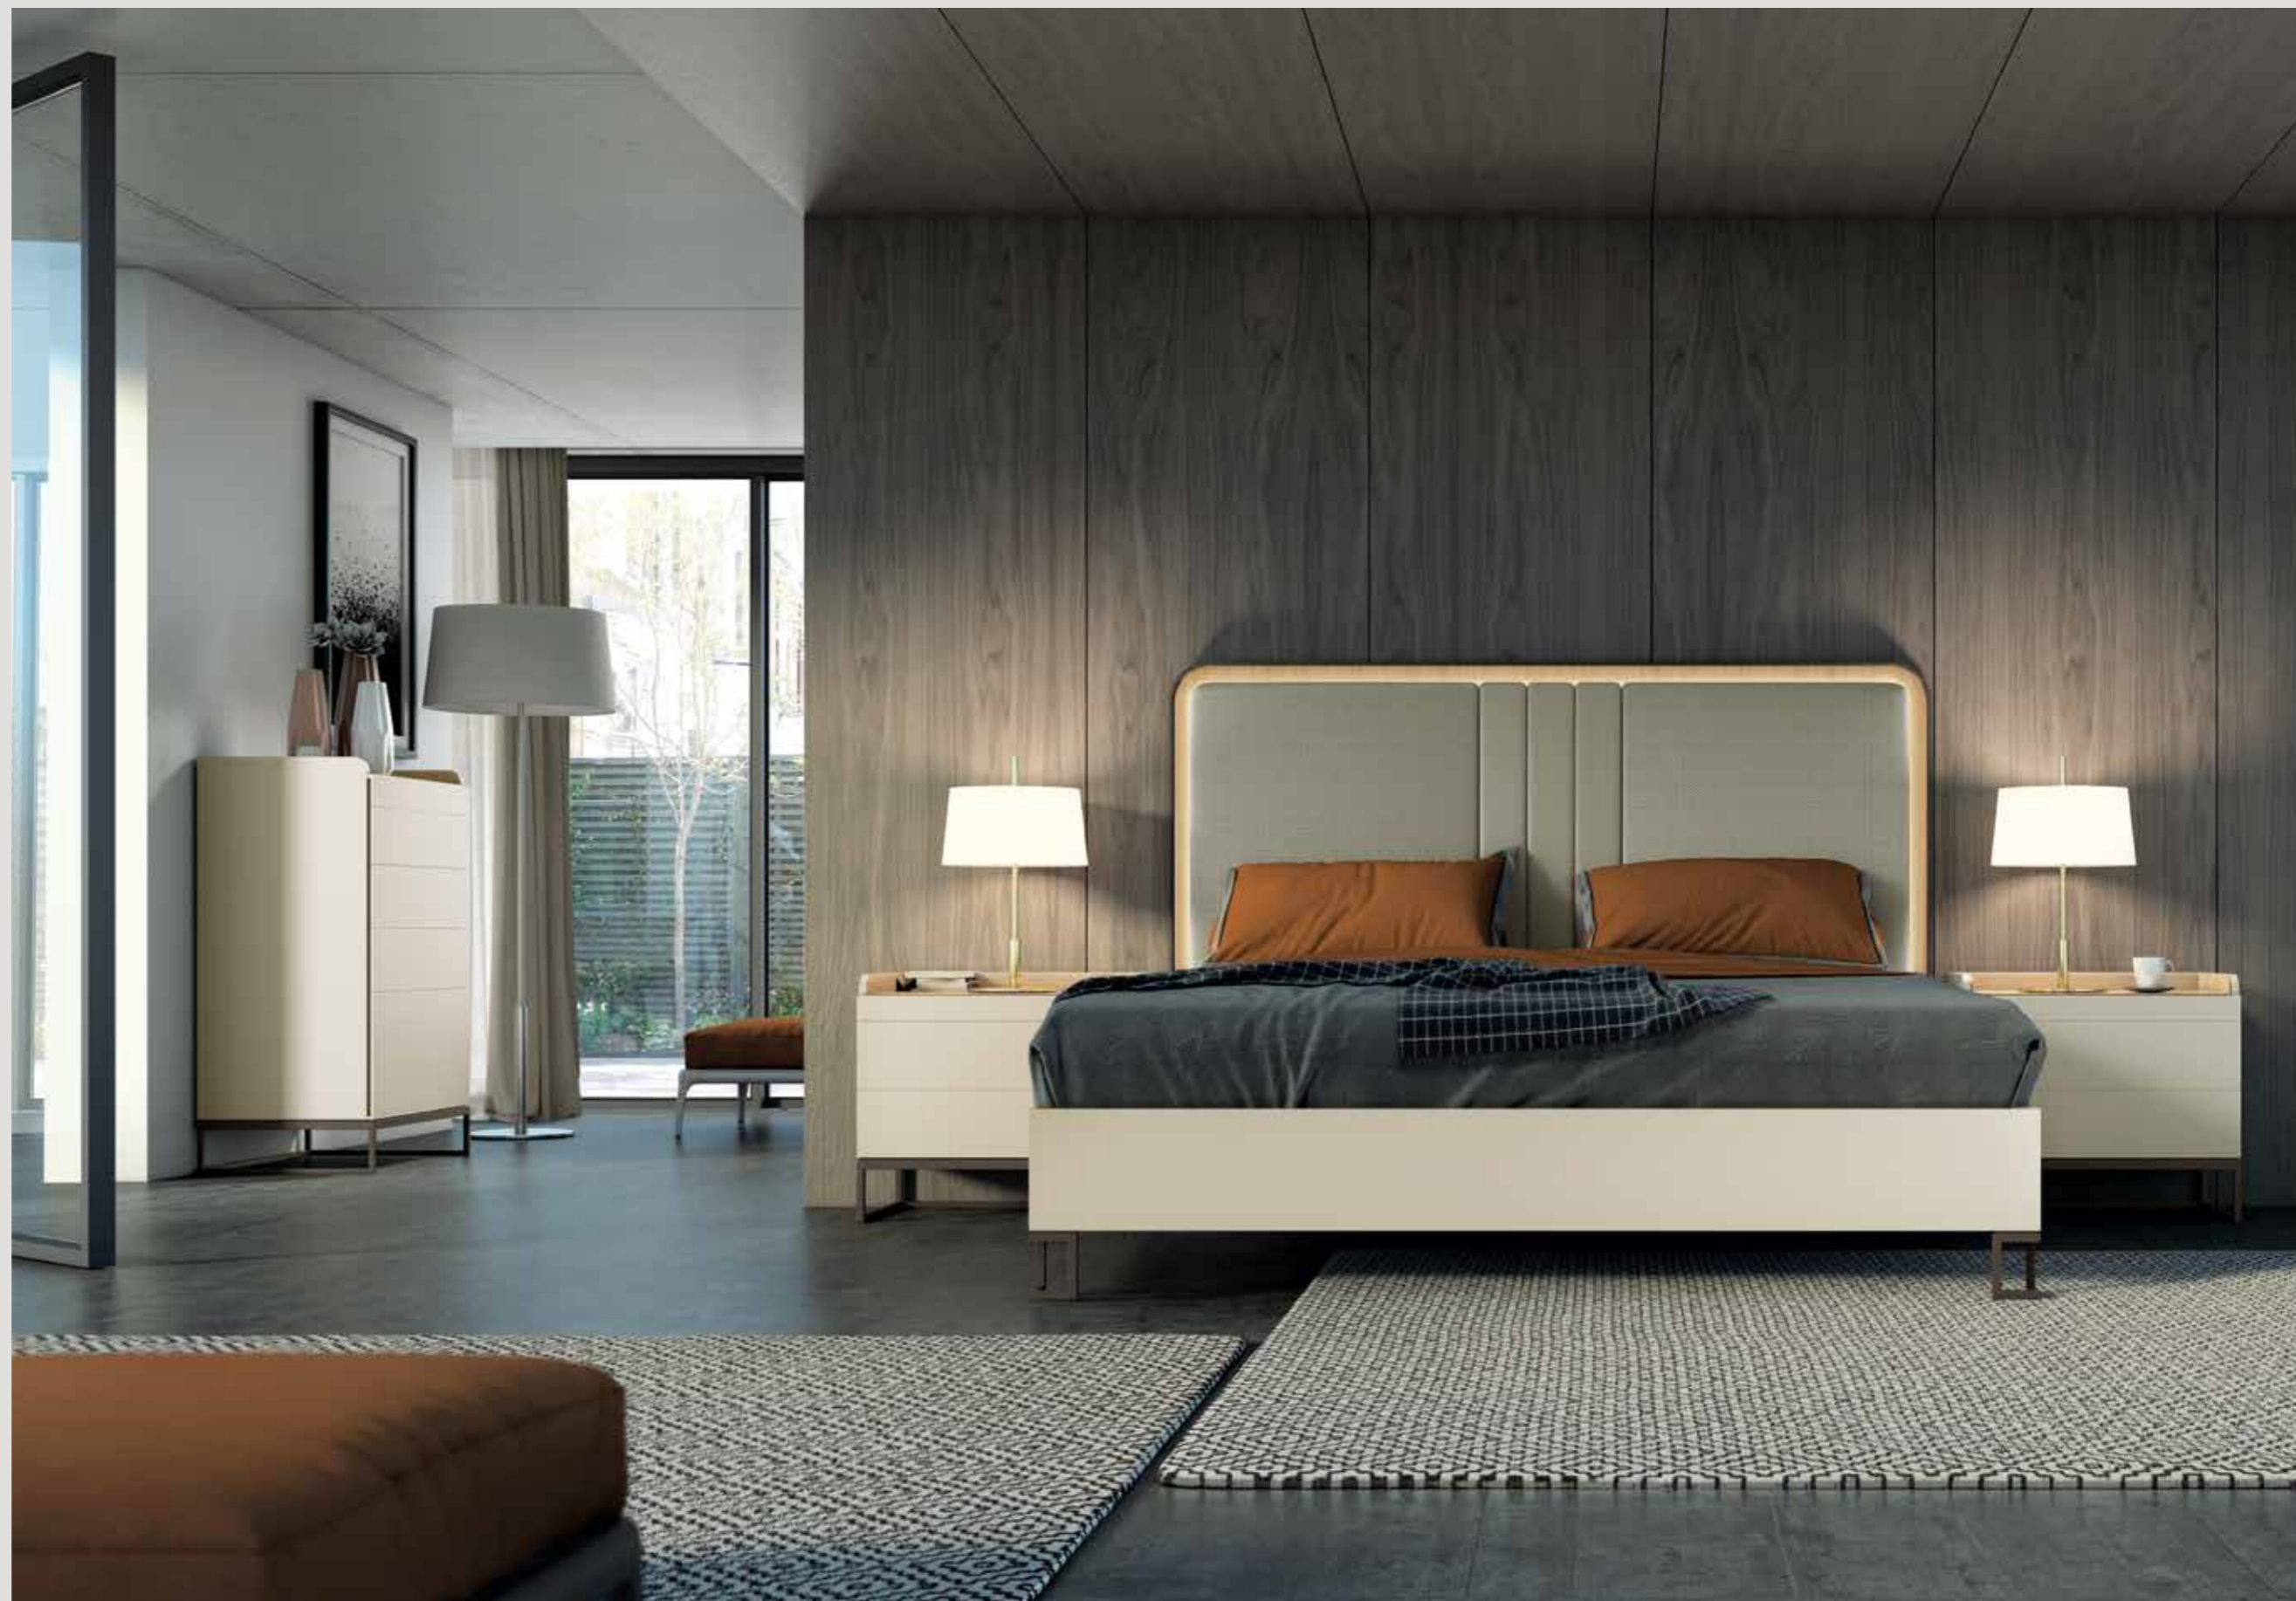

Galaxy bed frame lacquered Arena, Metalic finish  
metal legs.

Galaxy night tables and chiffonnier lacquered Arena,  
drawers in bleached Oak veneer, metal legs in  
Metalic finish.

Led light and touch sensor included.