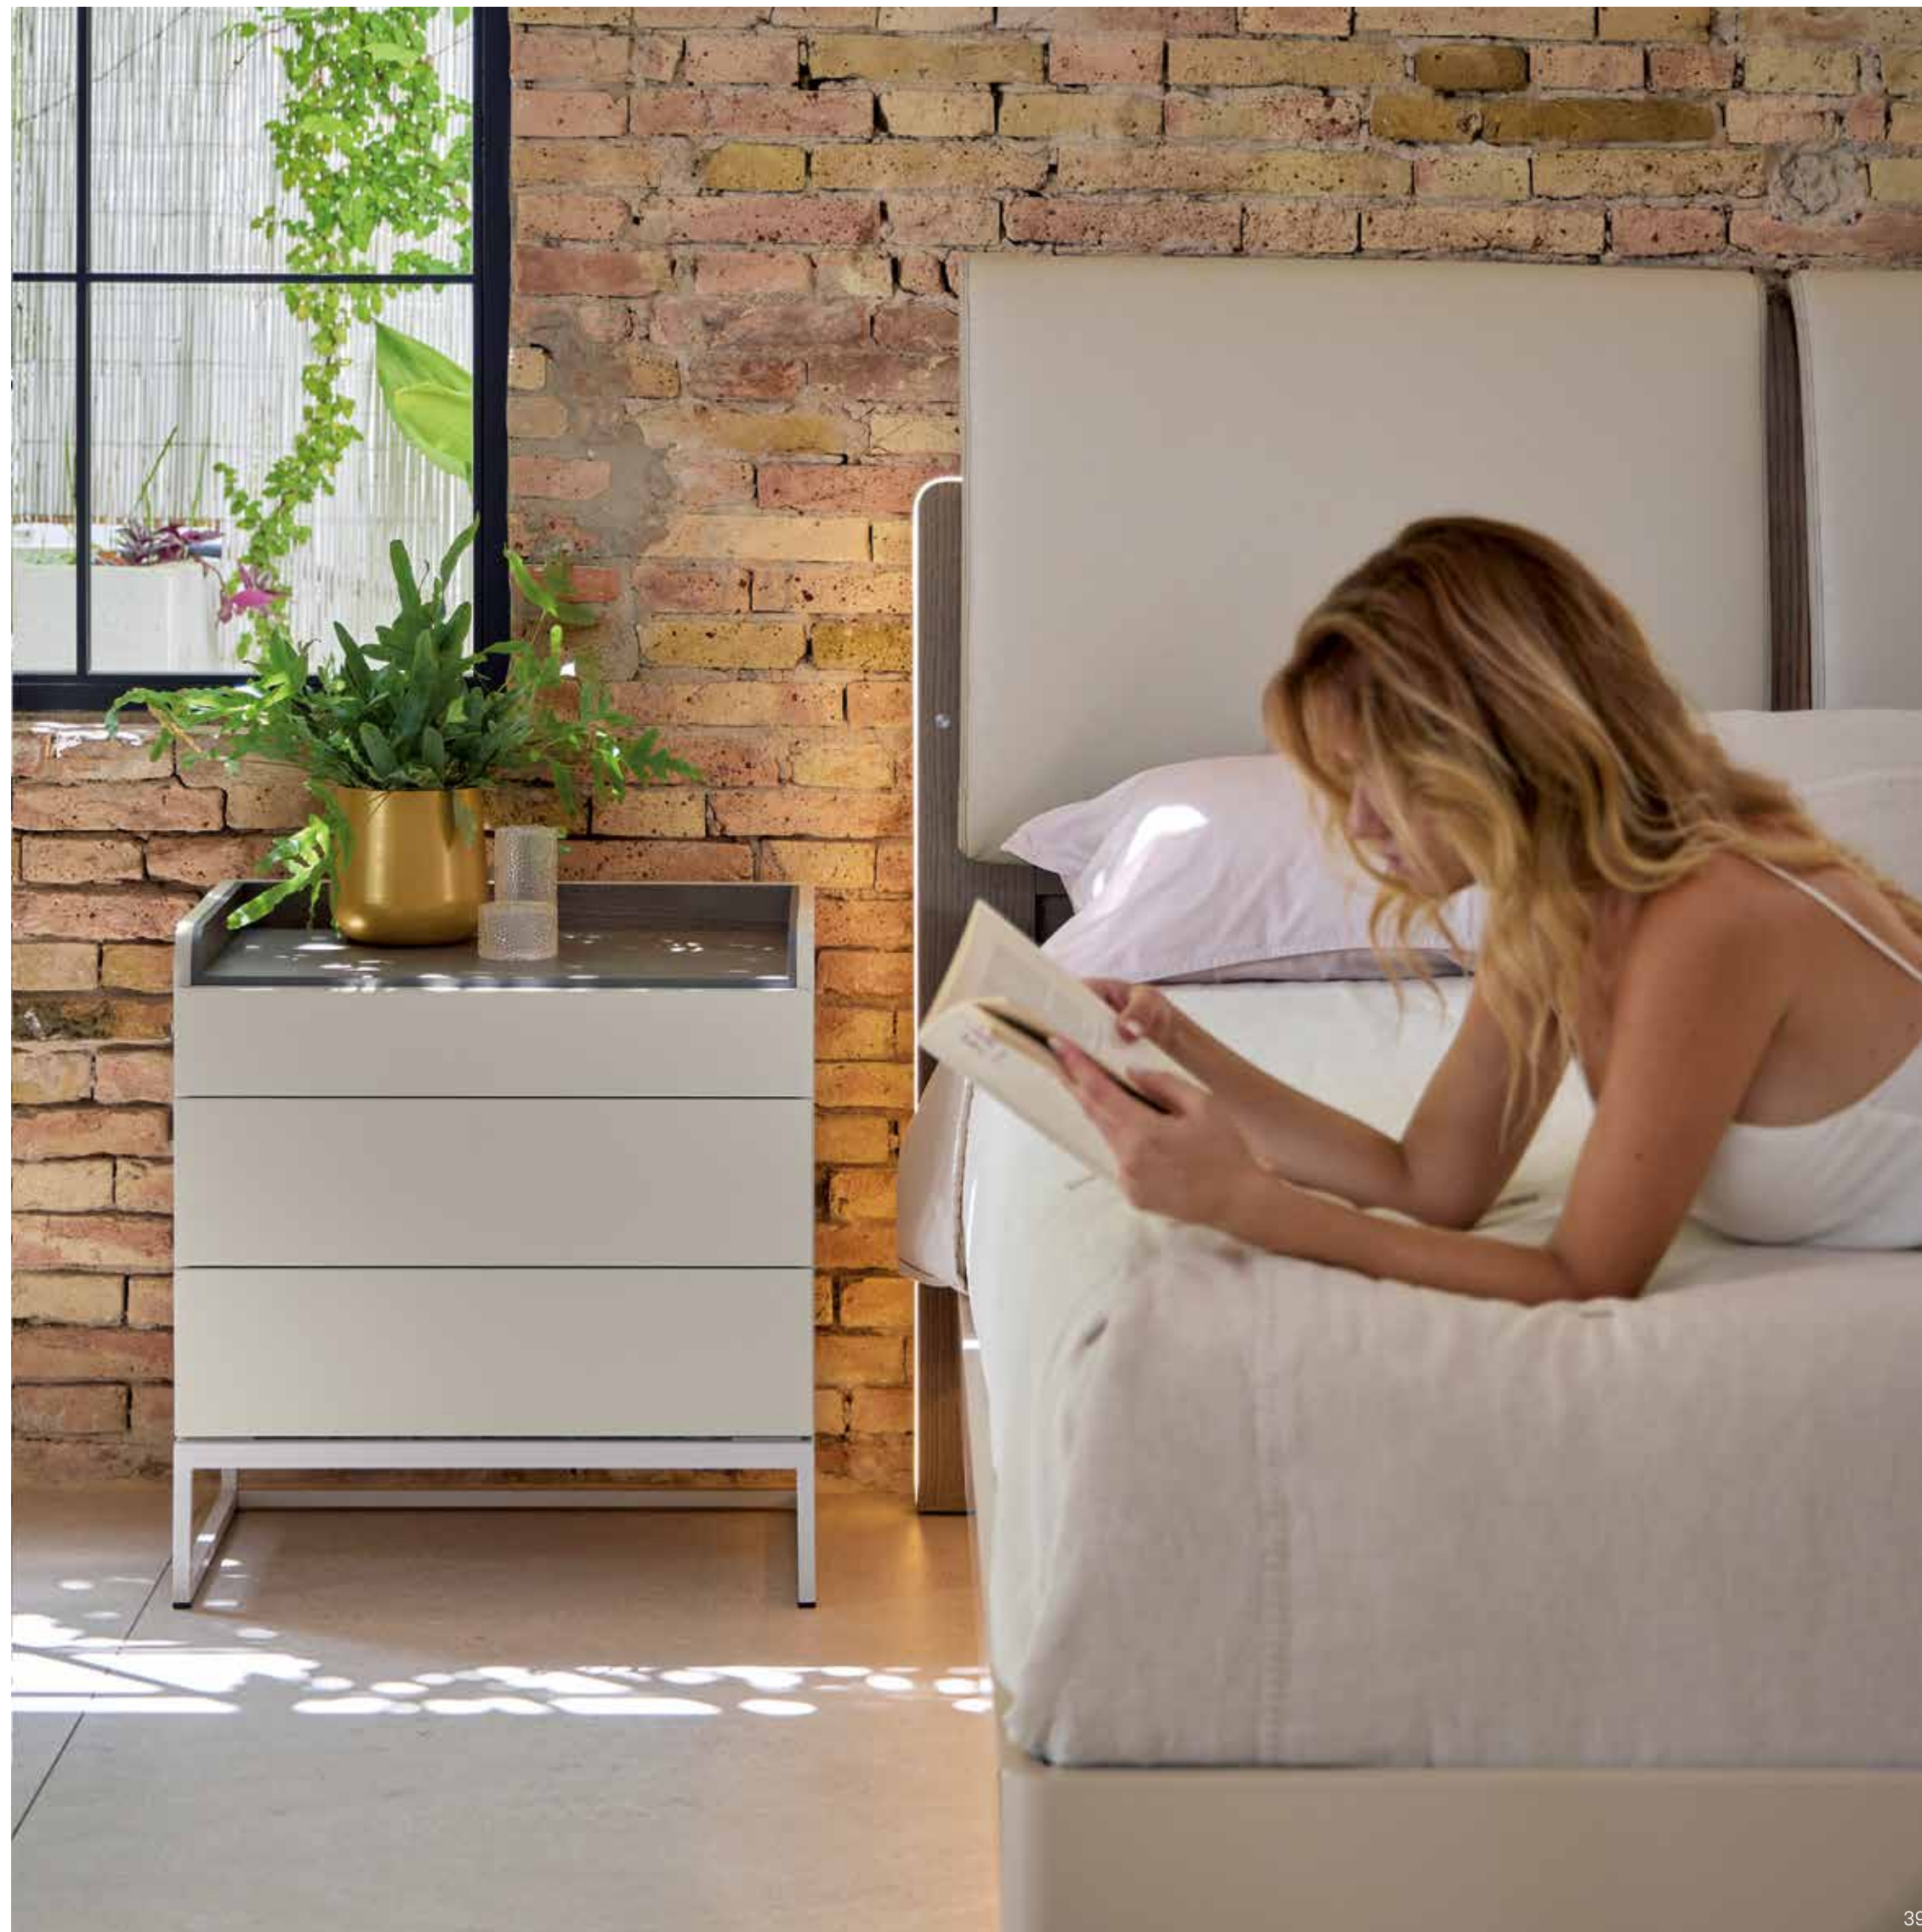

ANNA
QUALITY & ELEGANCE