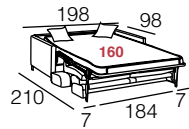

SOFÁS CAMA (CON SISTEMA DE GUÍAS EN BRAZOS Y TRASERA) Y FIJOS

SOFÁS CAMA - SISTEMA ITALIANO

DESCRIPCIÓN

CAMA 160 x 200 CMS. (COLCHÓN HR 35 KG.)

CAMA 140 x 200 CMS. (COLCHÓN HR 35 KG.)