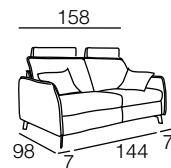

SOFÁ 3 PLAZAS FIJO

SOFÁ 2,5 PLAZAS FIJO

SOFÁ 2 PLAZAS FIJO