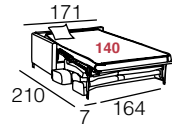

MÓDULO CAMA 1 BRAZO 160 x 200 CMS. (COLCHÓN HR 35 KG.)

MÓDULO CAMA 1 BRAZO 140 x 200 CMS. (COLCHÓN HR 35 KG.)