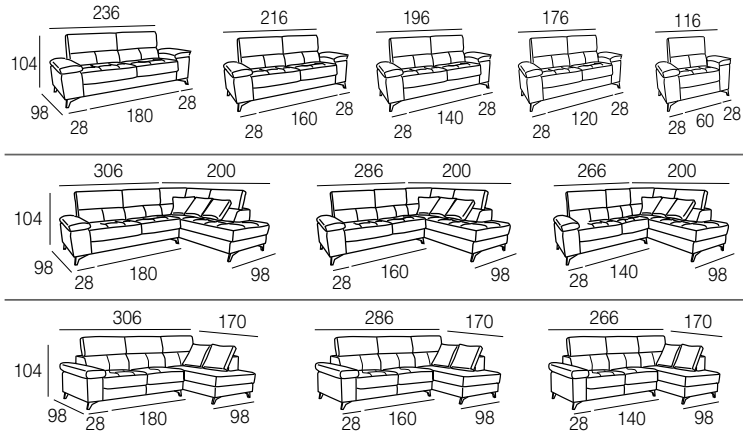

modelo POLO

GRUPO **INTERMOBEL**

DESLIZANTES

COMPOSICIONES

DESCRIPCIÓN

SOFÁ 3,5 PL. DESLIZANTES 236 CM.
SOFÁ 3 PL. DESLIZANTES 216 CM.
SOFÁ 2,5 PL. DESLIZANTES 196 CM.
SOFÁ 2 PL. DESLIZANTES 176 CM.
SILLÓN DESLIZANTE 116 CM.

SOFÁ 3,5 PL. DESLIZANTES + CHAISE LONGUE - RINCONERA FIJA 98 x 200 CMS.
SOFÁ 3 PL. DESLIZANTES + CHAISE LONGUE - RINCONERA FIJA 98 x 200 CMS.
SOFÁ 2,5 PL. DESLIZANTES + CHAISE LONGUE - RINCONERA FIJA 98 x 200 CMS.

SOFÁ 3,5 PL. DESLIZANTES + CHAISE LONGUE FIJA 98 x 170 CMS.
SOFÁ 3 PL. DESLIZANTES + CHAISE LONGUE FIJA 98 x 170 CMS.
SOFÁ 2,5 PL. DESLIZANTES + CHAISE LONGUE FIJA 98 x 170 CMS.