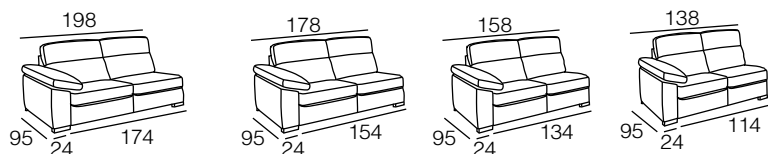

MÓDULOS SUELTOS

DESCRIPCIÓN

MÓDULO 3,5 PLAZAS DESLIZANTES
MÓDULO 3 PLAZAS DESLIZANTES
MÓDULO 2,5 PLAZAS DESLIZANTES
MÓDULO 2 PLAZAS DESLIZANTES