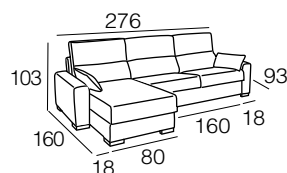

SOFÁ CAMA CON SISTEMA DE GUÍAS EN BRAZOS Y TRASERA

SOFÁS CAMA - SISTEMA ITALIANO

DESCRIPCIÓN

SOFÁ CAMA 140 x 190 (COLCHÓN HR 25 KG.)
+ CHAISELONGUE ARCÓN 160 X 80 CM.

CARACTERÍSTICAS TÉCNICAS

- **ESTRUCTURA:** Madera de pino macizo, tablero de partículas y DM.
- **ASIENTOS:** Desenfundables. Espuma de poliuretano de 28 kg.
- **RESPALDOS:** Desenfundables en fibra hueca siliconada y goma picada.
- **COJINES ADORNO:** Incluyen 2 cojines de adorno (para cojines extra ver tarifa en auxiliar).
- **MECANISMO:** Cama con sistema italiano con rejilla metálica y cincha en los asientos. No es necesario retirar asientos y respaldos para abrir la cama. Sofá con sistema de guías en brazos y trasera.
- **ACABADOS:** Cosido con pestaña. Patas de madera.