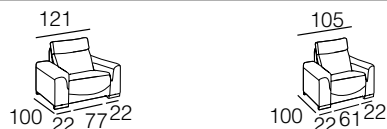

RELAX MOTORIZADOS Y FIJOS

COMPOSICIONES

MÓDULOS SUELTOS