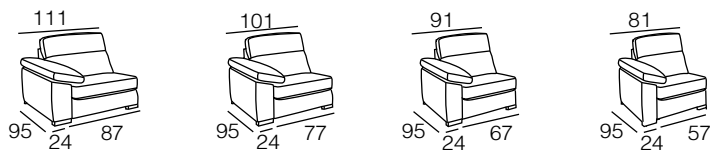

MÓDULO 1 BRAZO 3,5 PLAZAS DESLIZANTE
MÓDULO 1 BRAZO 3 PLAZAS DESLIZANTE
MÓDULO 1 BRAZO 2,5 PLAZAS DESLIZANTE
MÓDULO 1 BRAZO 2 PLAZAS DESLIZANTE