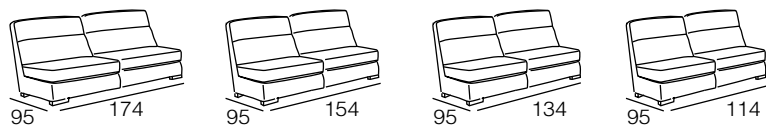

MÓDULO SUELTO DOBLE DESLIZANTE 3,5 PLAZAS
MÓDULO SUELTO DOBLE DESLIZANTE 3 PLAZAS
MÓDULO SUELTO DOBLE DESLIZANTE 2,5 PLAZAS
MÓDULO SUELTO DOBLE DESLIZANTE 2 PLAZAS