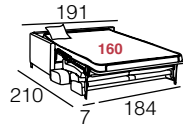

MÓDULO CAMA 1 BRAZO 160 x 200 CMS. (COLCHÓN HR 35 KG.)

MÓDULO CAMA 1 BRAZO 140 x 200 CMS. (COLCHÓN HR 35 KG.)