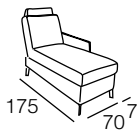

SOFÁS CAMA (CON SISTEMA DE GUÍAS EN BRAZOS Y TRASERA) Y FIJOS

SOFÁS CAMA - SISTEMA ITALIANO

DESCRIPCIÓN

CAMA 160 x 200 CMS. (COLCHÓN HR 35 KG.)

CAMA 140 x 200 CMS. (COLCHÓN HR 35 KG.)

MÓDULO CAMA 1 BRAZO 160 x 200 CMS. (COLCHÓN HR 35 KG.)

MÓDULO CAMA 1 BRAZO 140 x 200 CMS. (COLCHÓN HR 35 KG.)

SOFÁ CAMA 160 x 200 (COLCHÓN HR 35KG.) + CHAISLONGUE FIJA 80 x 175 CMS.

SOFÁ CAMA 140 x 200 (COLCHÓN HR 35KG.) + CHAISLONGUE FIJA 80 x 175 CMS.

FIJOS

DESCRIPCIÓN

SOFÁ 3 PLAZAS FIJO + CHAISLONGUE FIJA 80 X 175 CMS.

SOFÁ 2,5 PLAZAS FIJO + CHAISLONGUE FIJA 80 X 175 CMS.

SOFÁ 2 PLAZAS FIJO + CHAISLONGUE FIJA 70 X 175 CMS.

SOFÁ 3 PLAZAS FIJO

SOFÁ 2,5 PLAZAS FIJO

SOFÁ 2 PLAZAS FIJO

MÓDULO 3 PLAZAS FIJO

MÓDULO 2,5 PLAZAS FIJO

MÓDULO 2 PLAZAS FIJO

MÓDULO CHAISLONGUE FIJA 80 X 175 CMS.

MÓDULO CHAISLONGUE FIJA 70 X 175 CMS.

CARACTERÍSTICAS TÉCNICAS

- **ESTRUCTURA:** Madera de pino macizo, tablero de partículas y DM.
- **ASIENTOS:** Desenfundables en espuma de poliuretano de 30 kg. suave.
- **RESPALDOS Y CABEZALES:** Desenfundables en espuma de poliuretano de 25 kg. súper suave. Abono sin cabezal: 10 ptos. / por cabezal.
- **COJINES ADORNO:** Los sofás fijos y los sofás cama incluyen 2 cojines C26 de 45 x 45cm. Las composiciones con chaiselongue llevan 2 cojines C26 de 45 x 45cm. (para cojines extra ver tarifa en auxiliar). Abono sin cojín: 10 ptos. / por cojín.
- **MECANISMOS:** Sistema ORIGINAL italiano con rejilla metálica y cinchas en asiento. No es necesario retirar asientos y respaldos para abrir la cama. Sofa cama con sistema de guías en brazos y trasera.
- **ACABADOS:** Cosido con pestaña. Patas cromadas de 13 cms. de altura en sofás cama y fijos y de 21 cms. en butaca. Altura ideal para robot limpiador.

- Opción pata madera Mod. Kenzo:

COLCHONES

POR DEFECTO

OPCIONAL

COLCHONES CERRADOS ACOLCHADOS

POR AMBAS CARAS CON PLATABANDA Y DOBLE VIVO.