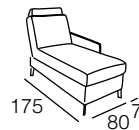

SOFÁS CAMA (CON SISTEMA DE GUÍAS EN BRAZOS Y TRASERA) Y FIJOS

SOFÁS CAMA - SISTEMA ITALIANO

DESCRIPCIÓN

CAMA 160 x 200 CMS. (COLCHÓN HR 35 KG.)

CAMA 140 x 200 CMS. (COLCHÓN HR 35 KG.)

MÓDULO CAMA 1 BRAZO 160 x 200 CMS. (COLCHÓN HR 35 KG.)

MÓDULO CAMA 1 BRAZO 140 x 200 CMS. (COLCHÓN HR 35 KG.)

SOFÁ CAMA 160 x 200 (COLCHÓN HR 35KG.) + CHAISLONGUE FIJA 80 x 175 CMS.

SOFÁ CAMA 140 x 200 (COLCHÓN HR 35KG.) + CHAISLONGUE FIJA 80 x 175 CMS.

FIJOS

DESCRIPCIÓN

SOFÁ 3 PLAZAS FIJO + CHAISLONGUE FIJA 80 X 175 CMS.

SOFÁ 2,5 PLAZAS FIJO + CHAISLONGUE FIJA 80 X 175 CMS.

SOFÁ 2 PLAZAS FIJO + CHAISLONGUE FIJA 70 X 175 CMS.

SOFÁ 3 PLAZAS FIJO

SOFÁ 2,5 PLAZAS FIJO

SOFÁ 2 PLAZAS FIJO

MÓDULO 3 PLAZAS FIJO

MÓDULO 2,5 PLAZAS FIJO

MÓDULO 2 PLAZAS FIJO

MÓDULO CHAISLONGUE FIJA 80 X 175 CMS.

MÓDULO CHAISLONGUE FIJA 70 X 175 CMS.

CARACTERÍSTICAS TÉCNICAS

- **ESTRUCTURA:** Madera de pino macizo, tablero de partículas y DM.
- **ASIENTOS:** Desenfundables en espuma de poliuretano de 30 kg. suave.
- **RESPALDOS Y CABEZALES:** Desenfundables en espuma de poliuretano de 25 kg. súper suave. Abono sin cabezal: 10 ptos. / por cabezal.
- **COJINES ADORNO:** Los sofás fijos y los sofás cama incluyen 2 cojines C26 de 45 x 45cm. Las composiciones con chaiselongue llevan 2 cojines C26 de 45 x 45cm. (para cojines extra ver tarifa en auxiliar). Abono sin cojín: 10 ptos. / por cojín.
- **MECANISMOS:** Sistema ORIGINAL italiano con rejilla metálica y cinchas en asiento. No es necesario retirar asientos y respaldos para abrir la cama. Sofa cama con sistema de guías en brazos y trasera.
- **ACABADOS:** Cosido con pestaña. Patas cromadas de 13 cms. de altura en sofás cama y fijos y de 21 cms. en butaca. Altura ideal para robot limpiador.

- Opción pata madera Mod. Kenzo:

COLCHONES

POR DEFECTO

OPCIONAL

COLCHONES CERRADOS ACOLCHADOS

POR AMBAS CARAS CON PLATABANDA Y DOBLE VIVO.