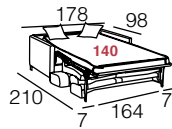

SOFÁS CAMA (CON SISTEMA DE GUÍAS EN BRAZOS Y TRASERA) Y FIJOS

SOFÁS CAMA - SISTEMA ITALIANO

DESCRIPCIÓN

CAMA 160 x 200 CMS. (COLCHÓN HR 35 KG.)

CAMA 140 x 200 CMS. (COLCHÓN HR 35 KG.)