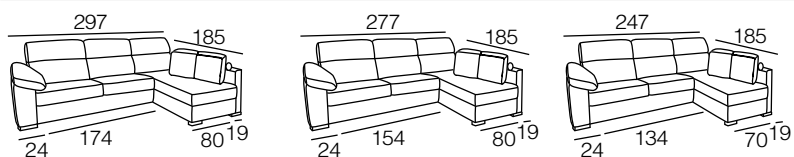

SOFÁ 3,5 PL. DESLIZANTE + CHAISLONGUE ARCÓN 185 X 80 CMS.
SOFÁ 3 PL. DESLIZANTE + CHAISLONGUE ARCÓN 185 X 80 CMS.
SOFÁ 2,5 PL. DESLIZANTE + CHAISLONGUE ARCÓN 185 X 70 CMS.