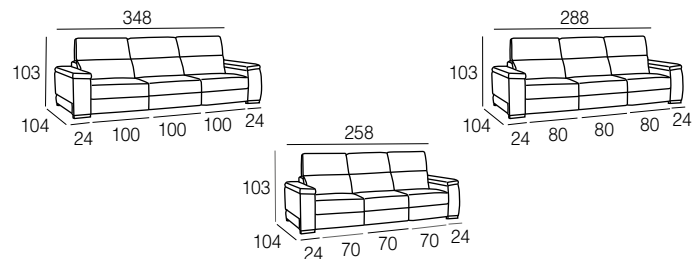

modelo MAGNUM

GRUPO **INTERMOBEL**

ASIENTOS Y BRAZOS CON DESLIZANTES EN BLOQUE

COMPOSICIONES

SOFÁ CON 3 ASIENTOS DESLIZANTES 4 PLAZAS 100 CMS.
SOFÁ CON 3 ASIENTOS DESLIZANTES 3 PLAZAS 80 CMS.
SOFÁ CON 3 ASIENTOS DESLIZANTES 2,5 PLAZAS 70 CMS.