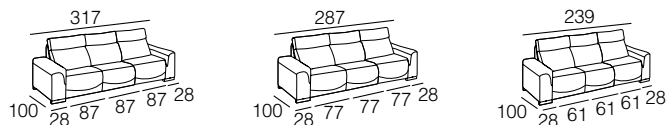

RELAX MOTORIZADOS Y FIJOS

COMPOSICIONES

MÓDULOS SUELTOS