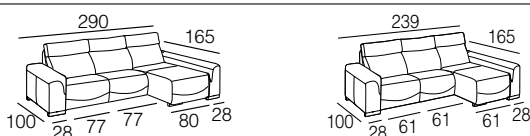

RELAX MOTORIZADOS Y FIJOS

COMPOSICIONES

MÓDULOS SUELTOS