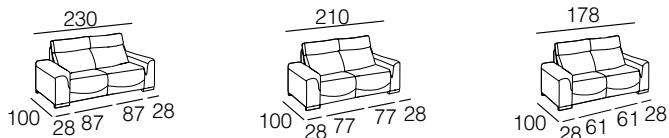

RELAX MOTORIZADOS Y FIJOS

COMPOSICIONES

MÓDULOS SUELTOS