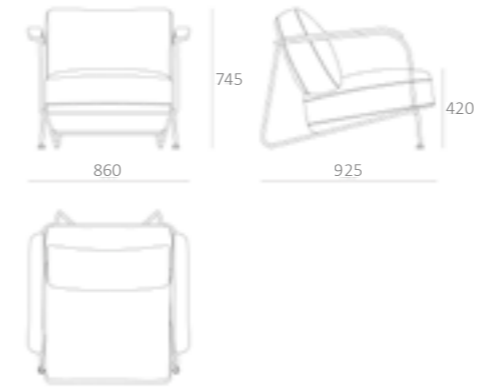

MUEBLES
INTERMOBEL

m u e d i e s
INTERMOBEL

marble | solid wood | glass | color table top

yellow | red orange | beige | grey upholstery

black metal structure

FLAMING COLLECTION

design and image - Ewa Póltorak - Calma Creative