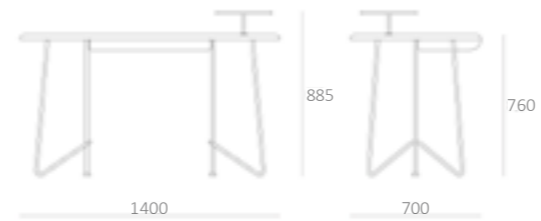

MUEBLES
INTERMOBEL

m u e d i e s
INTERMOBEL

marble | solid wood | glass | color table top

yellow | red orange | beige | grey upholstery

black metal structure

FLAMING COLLECTION

design and image - Ewa Póltorak - Calma Creative