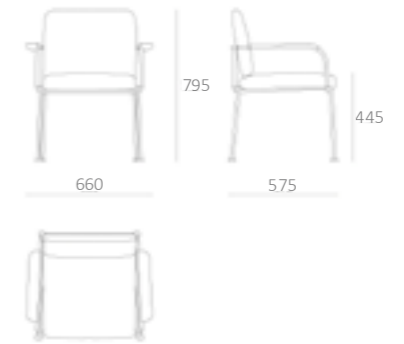

MUEBLES
INTERMOBEL

m u e d i e s
INTERMOBEL

marble | solid wood | glass | color table top

yellow | red orange | beige | grey upholstery

black metal structure

FLAMING COLLECTION

design and image - Ewa Póltorak - Calma Creative