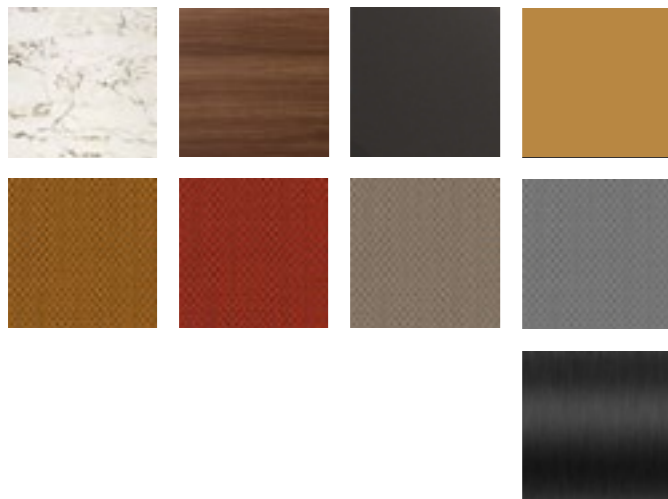

MUEBLES
INTERMOBEL

m u e d i e s
INTERMOBEL

marble | solid wood | glass | color table top

yellow | red orange | beige | grey upholstery

black metal structure

FLAMING COLLECTION

design and image - Ewa Póltorak - Calma Creative