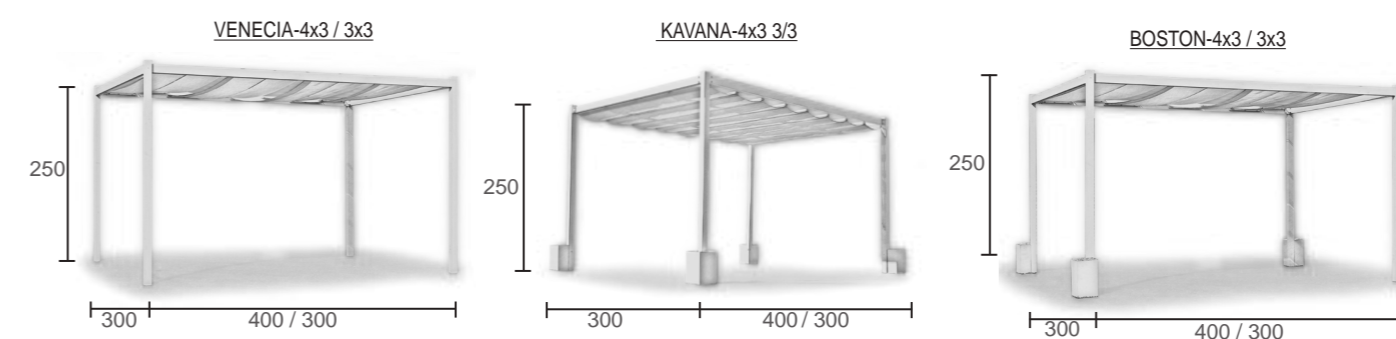

ARTICULO	
BOSTON 3X3 PERGOLA CON JARDINERAS / PERGOLA WITH PLANTERS	07197021
BOSTON 4X3 PERGOLA C/JARDINERAS / PERGOLA WITH PLANTERS	07209074
VENECIA 4X3 PERGOLA	09187019
VENECIA 3X3 PERGOLA	09175020
TOLDO RETRACTIL KAVANA 4X3 PERGOLA CON JARDINERAS / PERGOLA WITH PLANTERS	09378521
TOLDO RETRACTIL KAVANA 3X3 PERGOLA CON JARDINERA / PERGOLA WITH PLANTERS	09359022
BAUL ALUMINIO / TRUNK / MALLE	1179532
MACETERO ALUMINIO / PLANTER	1135033
LACOVIA ARMARIO ALUMINIO 180X85X165 SIN ESTANTERIA	17289001