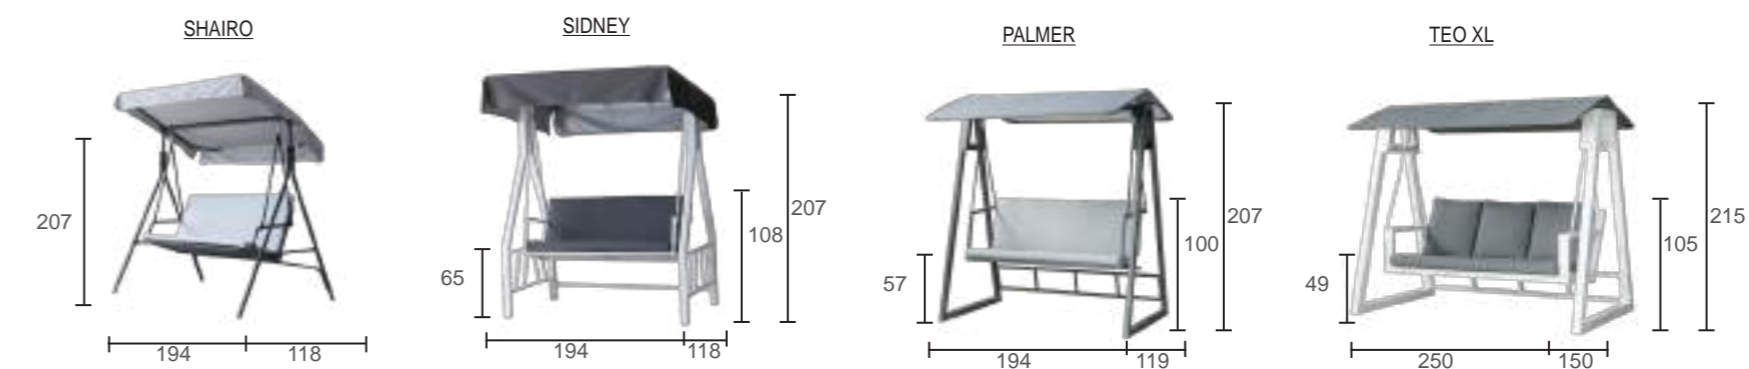

SERIE BALANCINES / PÉRGOLAS / ACCESORIOS

ARTICULO	DRALON	DRALON-LUX IMPERMEABLE	FUNDAS PROTECTORAS		
			ALFA	BETTA	GAMMA
SHAIRO BALANCIN	2765081	1568094	2917540	2925040	2936540
SIDNEY BALANCIN	00139073	00149073	2925039	2943039	2973039
PALMER BALANCIN	15136594	15149594	2917540	2925040	2936540
TEO BALANCIN XL	00239073	00259073	2925039	2943039	2973039