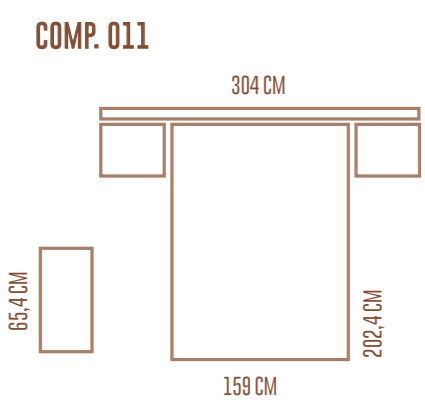

INTERMOBEL

River collection