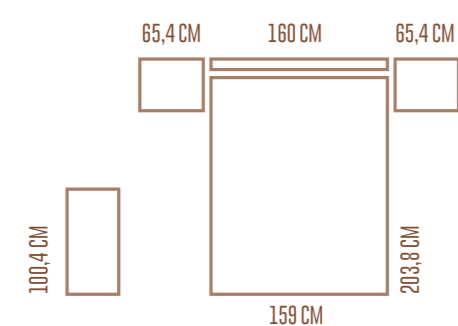

New Kea collection

COMP. 029