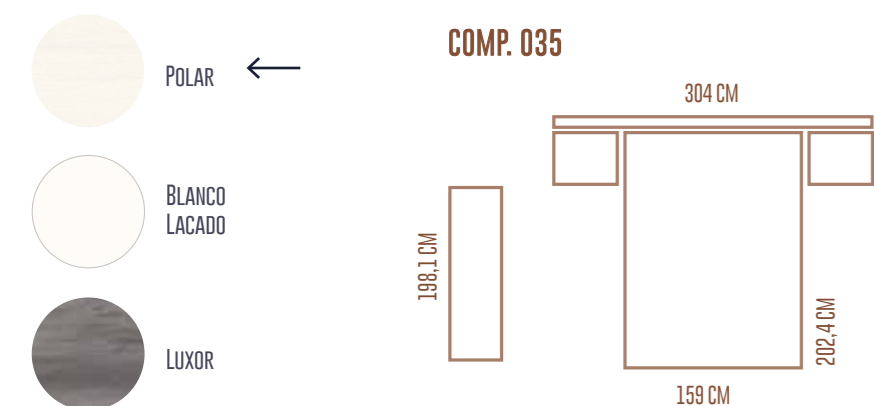

Stratos collection