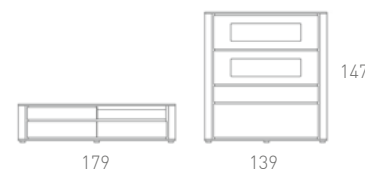

H32 **HARDY** COMPOSICIÓN
Nogal Americano