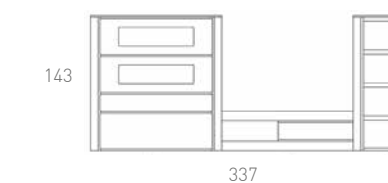

Disfruta tu hogar elegante,
y confortable a la vez

Enjoy your elegant home,
and comfortable

Profitez d'un foyer à la fois
élégant, et confortable

HARDY
THICK DESIGN

INTERMOBEL

H3 **HARDY** COMPOSICIÓN
Roble Montana