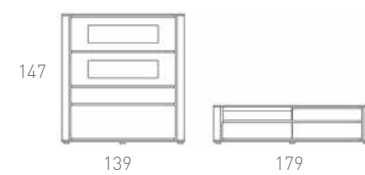

Elige el color que se adapta a tu estilo

Choose the colour that fits your style

Choisissez la couleur qui sied le mieux à votre style

H31 **HARDY** COMPOSICIÓN
Blanco mate