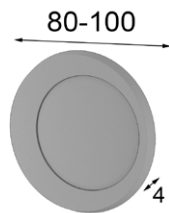

R29

Acabados / Finishes:
120, 150

Consola / Console table

Ref. 40250 (100cm) 2 cajones / drawers

Ref. 40251 (120cm) 3 cajones / drawers

Ref. 40252 (150cm) 3 cajones / drawers

* Patas metálicas
* Metallic legs

* Marco MDF
* MDF frame

Espejo / Mirror

Ref. 40054
(80ø)

Mate Matt	Alto Brillo High Gloss

Ref. 40146
(100ø)

Mate Matt	Alto Brillo High Gloss

* Las partes metálicas no pueden ir con terminaciones en alto brillo
* High gloss finish not available on metallic parts