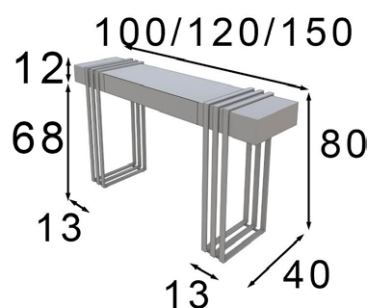

* Patas metálicas
* Metallic legs

Consola / Console table
Ref. 42443 (100cm) 1 cajón / drawer
Ref. 42444 (120cm) 1 cajón / drawer
Ref. 42445 (150cm) 1 cajón / drawer

60/80/100/120

* Marco MDF
* MDF frame

Espejo / Mirror

Ref. 70073
(80ø)

Ref. 40048
(100ø)

Ref. 40049
(120ø)

Mate Matt	Alto Brillo High Gloss

Mate Matt	Alto Brillo High Gloss

Mate Matt	Alto Brillo High Gloss

muebles
GRUPO **INTERMOBEL**

* Las partes metálicas no pueden ir con terminaciones en alto brillo
* High gloss finish not available on metallic parts