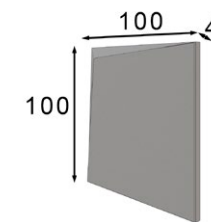

Ref. 21006
Espejo / Mirror

* Marco MDF
* MDF frame

* Las partes metálicas no pueden ir con terminaciones en alto brillo
* High gloss finish not available on metallic parts