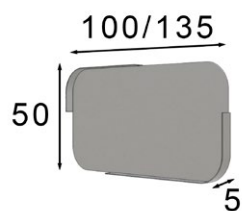

- \* Patas metálicas
- \* Metallic legs
- \* Debe ir fijado a pared
- \* Must be wall fixed
- \* Opcional 2 Focos LED 40p
- \* Optional 2 LED lights 40p

Espejo / Mirror (1u.)

Ref. 21014  
(50x100cm)

Mate  
Matt