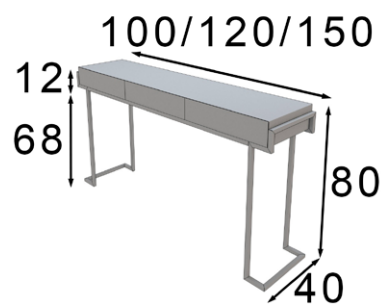

R15

* Patas metálicas
* Metallic legs

Consola / Console table

Ref. 42383 (100cm) 2 cajones / drawers

Ref. 42384 (120cm) 3 cajones / drawers

Ref. 42385 (150cm) 3 cajones / drawers

* Marco MDF
* MDF frame

Ref. 64710

Espejo / Mirror

* Las partes metálicas no pueden ir con terminaciones en alto brillo

* High gloss finish not available on metallic parts