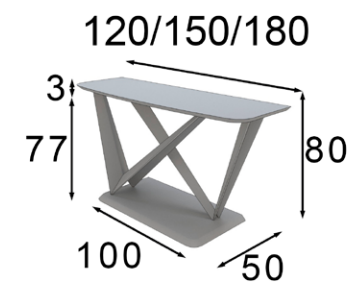

## R20

Acabados / Finishes:  
162, 140

R20

\* Patas metálicas  
\* Metallic legs

\* Debe ir fijado a pared  
\* Must be wall fixed

Consola / Console table  
Ref. 42363 (120cm)  
Ref. 42364 (150cm)  
Ref. 42365 (180cm)