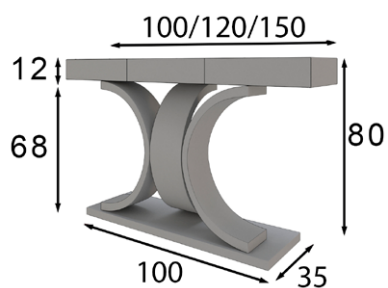

R31

Acabados / Finishes:
120, 184

Consola / Console table
Ref. 42324 (100cm) 2 cajones / drawers
Ref. 42325 (120cm) 3 cajones / drawers
Ref. 42326 (150cm) 3 cajones / drawers

* Debe ir fijado a pared
* Must be wall fixed

* Opcional 2 Focos LED 40p
* Optional 2 LED lights 40p

Espejo / Mirror

60-80-100 Ø

Ref. 21030
(60ø)

Mate
Matt

Ref. 21031
(80ø)

Mate
Matt

Ref. 21032
(100ø)

Mate
Matt

Ref. 21033
(120ø)

Mate
Matt

* Marco metálico
* Metallic frame

* Las partes metálicas no pueden ir con terminaciones en alto brillo
* High gloss finish not available on metallic parts