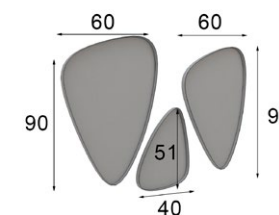

## R20

Acabados / Finishes:  
162, 140

R20

\* Patas metálicas  
\* Metallic legs

\* Debe ir fijado a pared  
\* Must be wall fixed

Consola / Console table  
Ref. 42363 (120cm)  
Ref. 42364 (150cm)  
Ref. 42365 (180cm)