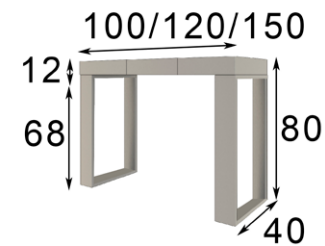

R38

Acabados / Finishes:
140, 162

Consola / Console table

Ref. 42459 (100cm) 2 cajones / drawers

Ref. 42460 (120cm) 3 cajones / drawers

Ref. 42461 (150cm) 3 cajones / drawers

* Patas metálicas
* Metallic legs

60-80-100 Ø

Espejo / Mirror

Ref. 21030
(60Ø)

Ref. 21031
(80Ø)

Ref. 21032
(100Ø)

Ref. 21033
(120Ø)

Mate
Matt

Mate
Matt

Mate
Matt

Mate
Matt

* Marco metálico
* Metallic frame

* Las partes metálicas no pueden ir con terminaciones en alto brillo
* High gloss finish not available on metallic parts