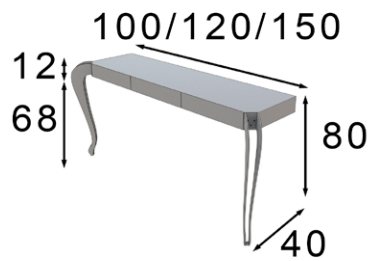

R19

Consola / Console table
Ref. 42359 (100cm) 2 cajones / drawers
Ref. 42360 (120cm) 3 cajones / drawers
Ref. 42361 (150cm) 3 cajones / drawers

* Patas metálicas
* Metallic legs

* Debe ir fijado a pared
* Must be wall fixed

* Marco MDF
* MDF frame

Espejo / Mirror

Ref. 40054
(80ø)

Ref. 40146
(100ø)

Mate Matt	Alto Brillo High Gloss

Mate Matt	Alto Brillo High Gloss