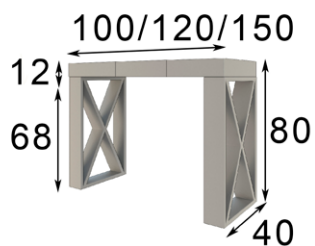

* Patas metálicas
* Metallic legs

R39

Acabados / Finishes:
188, 160

Consola / Console table

Ref. 42463 (100cm) 2 cajones / drawers

Ref. 42464 (120cm) 3 cajones / drawers

Ref. 42465 (150cm) 3 cajones / drawers