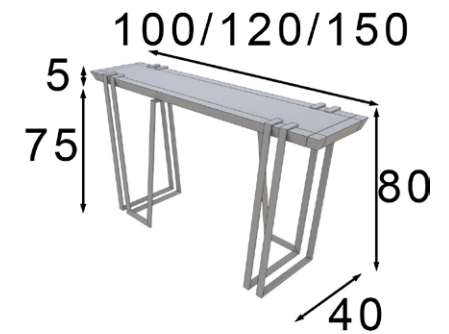

RO6

Acabados / Finishes:
188, 160

* Patas metálicas
* Metallic legs

Consola / Console table

Ref. 42395 (100cm)

Ref. 42396 (120cm)

Ref. 42397 (150cm)

* Las partes metálicas no pueden ir con terminaciones en alto brillo
* High gloss finish not available on metallic parts