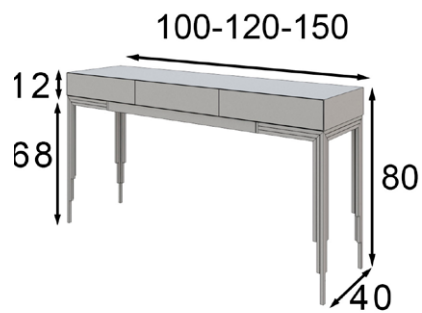

R29

Acabados / Finishes:
120, 150

Consola / Console table

Ref. 40250 (100cm) 2 cajones / drawers

Ref. 40251 (120cm) 3 cajones / drawers

Ref. 40252 (150cm) 3 cajones / drawers

* Patas metálicas
* Metallic legs

* Marco MDF
* MDF frame

Espejo / Mirror

Ref. 40054
(80ø)

Mate Matt	Alto Brillo High Gloss

Ref. 40146
(100ø)

Mate Matt	Alto Brillo High Gloss

* Las partes metálicas no pueden ir con terminaciones en alto brillo
* High gloss finish not available on metallic parts