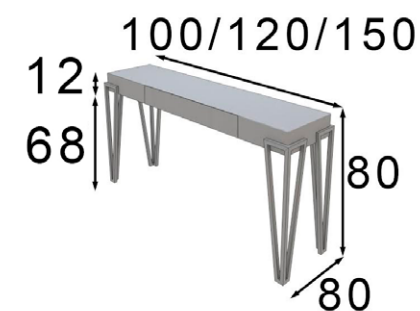

R28

Acabados / Finishes:
162, 184

* Patas metálicas
* Metallic legs

Consola / Console table
Ref. **42435 (100cm)** 1 cajon / drawer
Ref. **42436 (120cm)** 1 cajon / drawer
Ref. **42437 (150cm)** 1 cajon / drawer

* Las partes metálicas no pueden ir con terminaciones en alto brillo
* High gloss finish not available on metallic parts