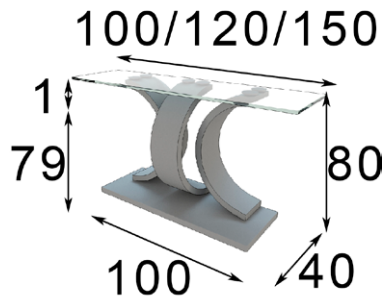

R37

Acabados / Finishes:
243, 041

Consola / Console table
Ref. 40234 (100cm)
Ref. 40235 (120cm)
Ref. 40236 (150cm)

* Debe ir fijado a pared
* Must be wall fixed

60-80-100-120 Ø

Espejo / Mirror

Ref. 21052
(60Ø)

Mate
Matt

Ref. 21053
(80Ø)

Mate
Matt

Ref. 21054
(100Ø)

Mate
Matt

Ref. 21055
(120Ø)

Mate
Matt

* Marco metálico
* Metallic frame

* Las partes metálicas no pueden ir con terminaciones en alto brillo
* High gloss finish not available on metallic parts