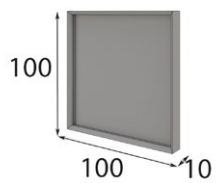

## RO3

Consola / Console table

Ref. 42391 (100cm) 2 cajones / drawers

Ref. 42392 (120cm) 3 cajones / drawers

Ref. 42393 (150cm) 3 cajones / drawers

\* Debe ir fijado a pared  
\* Must be wall fixed

Ref. 64710  
Espejo / Mirror