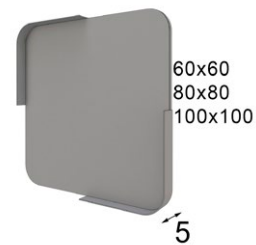

Espejo / Mirror

* Marco metálico
* Metallic frame

Ref. 21010
(60cm)

**Mate
Matt**

Ref. 21011
(80cm)

**Mate
Matt**

Ref. 21012
(100cm)

**Mate
Matt**

* Las partes metálicas no pueden ir con terminaciones en alto brillo
* High gloss finish not available on metallic parts