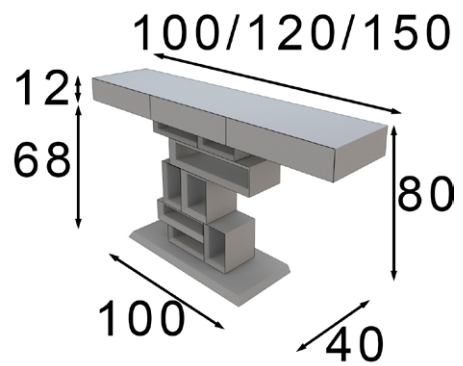

RO3

Consola / Console table

Ref. 42391 (100cm) 2 cajones / drawers

Ref. 42392 (120cm) 3 cajones / drawers

Ref. 42393 (150cm) 3 cajones / drawers

* Debe ir fijado a pared
* Must be wall fixed

Ref. 64710
Espejo / Mirror

* Opcional LED 70p
* Optional LED 70p

* Marco MDF
* MDF frame