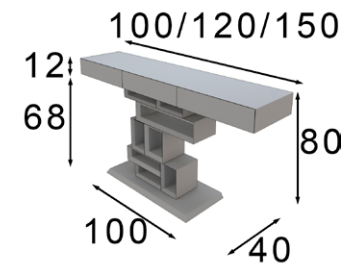

R40

Acabados / Finishes:
243, 160

Consola / Console table

Ref. 42391 (100cm) 2 cajones / drawers

Ref. 42392 (120cm) 3 cajones / drawers

Ref. 42393 (150cm) 3 cajones / drawers

* Debe ir fijado a pared
* Must be wall fixed