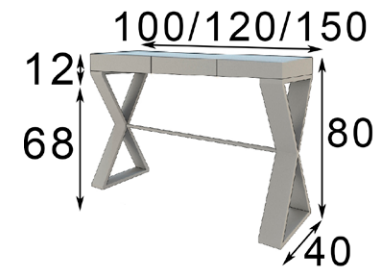

R34

Acabados / Finishes:
162, 160

Consola / Console table

Ref. 42455 (100cm) 2 cajones / drawers

Ref. 42456 (120cm) 3 cajones / drawers

Ref. 42457 (150cm) 3 cajones / drawers

* Patas metálicas
* Metallic legs