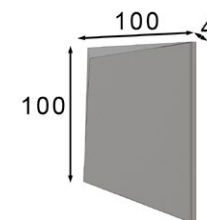

R22

100/120/150

\* Patas metálicas  
\* Metallic legs

**R22**

Acabados / Finishes:  
162, 041

Consola / Console table  
Ref. 40050 (100cm) 1 cajón / drawer  
Ref. 40051 (120cm) 1 cajón / drawer  
Ref. 40052 (150cm) 1 cajón / drawer