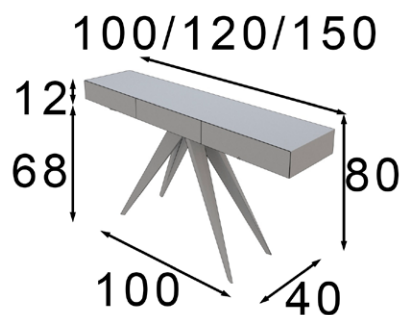

## RO7

Acabados / Finishes:  
143, 040

Consola / Console table  
Ref. 42427 (100cm) 2 cajones / drawers  
Ref. 42428 (120cm) 3 cajones / drawers  
Ref. 42429 (150cm) 3 cajones / drawers

RO7

INTERMOBEL