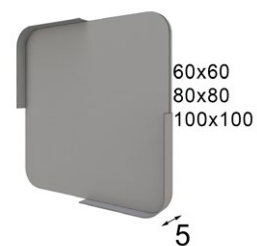

Consola / Console table
Ref. **42355 (100cm)** 2 cajones / drawers
Ref. **42356 (120cm)** 3 cajones / drawers
Ref. **42357 (150cm)** 3 cajones / drawers

* Debe ir fijado a pared
* Must be wall fixed

Espejo / Mirror