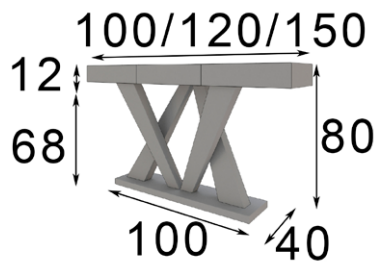

R35

Acabados / Finishes:
243, 041

Consola / Console table

- Ref. 42320 (100cm) 2 cajones / drawers
- Ref. 42321 (120cm) 3 cajones / drawers
- Ref. 42322 (150cm) 3 cajones / drawers

* Debe ir fijado a pared
* Must be wall fixed

60-80-100-120 Ø

Espejo / Mirror

Ref. 21052
(60Ø)

Mate
Matt

Ref. 21053
(80Ø)

Mate
Matt

Ref. 21054
(100Ø)

Mate
Matt

Ref. 21055
(120Ø)

Mate
Matt

* Marco metálico
* Metallic frame

* Las partes metálicas no pueden ir con terminaciones en alto brillo
* High gloss finish not available on metallic parts