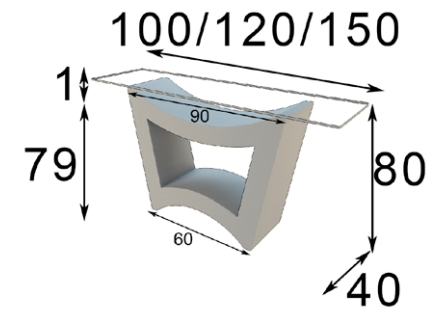

R36

Acabados / Finishes:
162

Consola / Console table
Ref. 40033 (100cm)
Ref. 40034 (120cm)
Ref. 40035 (150cm)

60-80-100 Ø

* Marco metálico
* Metallic frame

Espejo / Mirror

Ref. 21030
(60ø)

Mate
Matt

Ref. 21031
(80ø)

Mate
Matt

Ref. 21032
(100ø)

Mate
Matt

Ref. 21033
(100ø)

Mate
Matt

* Las partes metálicas no pueden ir con terminaciones en alto brillo
* High gloss finish not available on metallic parts