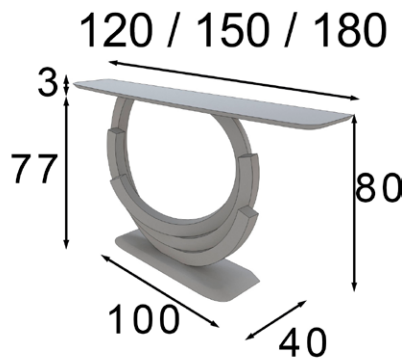

R24

Consola / Console table
Ref. 42451 (120cm)
Ref. 42452 (150cm)
Ref. 42453 (180cm)

* Debe ir fijado a pared
* Must be wall fixed

60-80-100-120 Ø

Espejo / Mirror

Ref. 21052
(60ø)

Mate
Matt

Ref. 21053
(80ø)

Mate
Matt

Ref. 21054
(100ø)

Mate
Matt

Ref. 21055
(120ø)

Mate
Matt

* Marco metálico
* Metallic frame

* Las partes metálicas no pueden ir con terminaciones en alto brillo
* High gloss finish not available on metallic parts