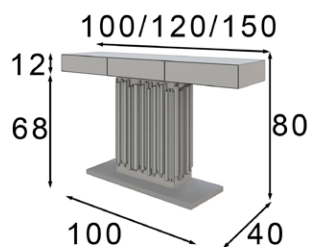

R18

GRUPO MUEBLES
INTERMOBEL

Consola / Console table
Ref. **42355 (100cm)** 2 cajones / drawers
Ref. **42356 (120cm)** 3 cajones / drawers
Ref. **42357 (150cm)** 3 cajones / drawers

* Debe ir fijado a pared
* Must be wall fixed

Espejo / Mirror

* Marco metálico
* Metallic frame

Ref. 21010
(60cm)

Mate
Matt

Ref. 21011
(80cm)

Mate
Matt

Ref. 21012
(100cm)

Mate
Matt

* Las partes metálicas no pueden ir con terminaciones en alto brillo
* High gloss finish not available on metallic parts