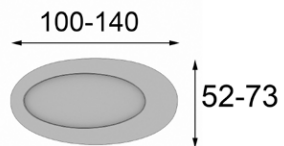

## R39

Acabados / Finishes:  
188, 160

Consola / Console table

Ref. 42463 (100cm) 2 cajones / drawers

Ref. 42464 (120cm) 3 cajones / drawers

Ref. 42465 (150cm) 3 cajones / drawers

\* Marco MDF  
\* MDF frame