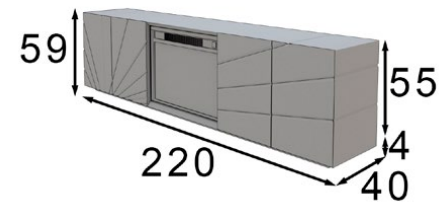

Ref. FU1357352

Mate Matte	Frentes Brillo Front Gloss	Alto Brillo High Gloss