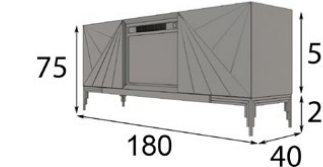

Ref. FU1041651

Mate Matte	Frentes Brillo Front Gloss	Alto Brillo High Gloss