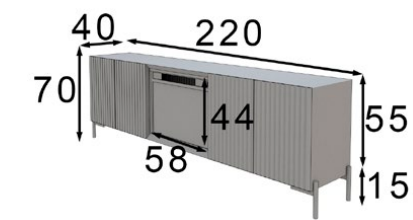

Ref. FU1241552

Mate Matte	Frentes Brillo Front Gloss	Alto Brillo High Gloss