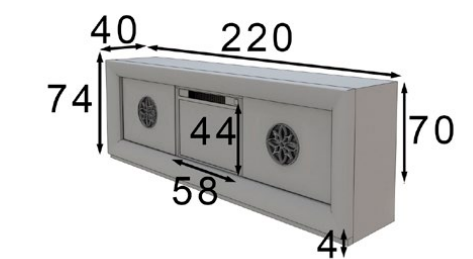

Ref. FU1846162

Mate Matte	Frentes Brillo Front Gloss	Alto Brillo High Gloss