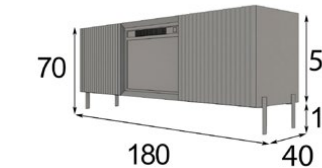

Ref. FU1241551

Mate Matte	Frentes Brillo Front Gloss	Alto Brillo High Gloss