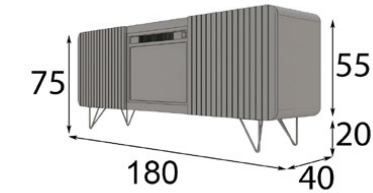

Ref. FU2154851

Mate Matte	Frentes Brillo Front Gloss	Alto Brillo High Gloss