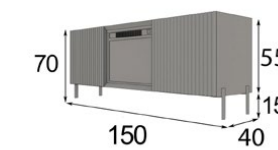

Ref. FU1241550

Mate Matte	Frentes Brillo Front Gloss	Alto Brillo High Gloss