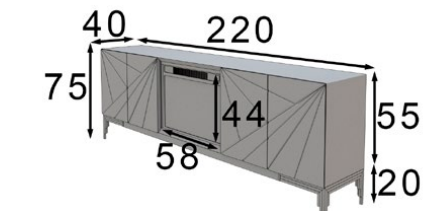

Ref. FU1041652

Mate Matte	Frentes Brillo Front Gloss	Alto Brillo High Gloss