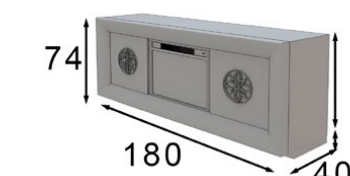

Ref. FU1846151

Mate Matte	Frentes Brillo Front Gloss	Alto Brillo High Gloss