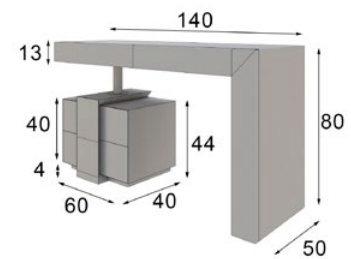

Ref. 42056
Tocador / Vanity dresser