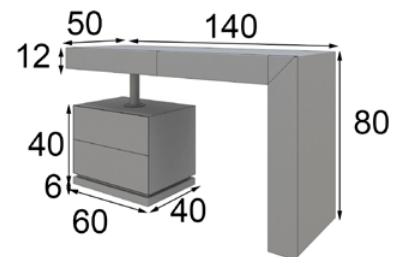

Ref. 45349
Banqueta / Stool

* Tapizado a elegir en carta
* Upholstery to choose from our swatchbook