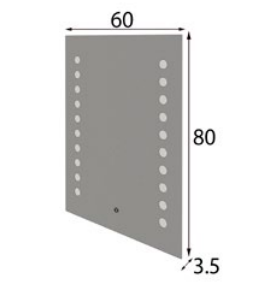

TO53

Ref. 21080
Espejo / Mirror

* Incluye luz LED
* LED light included

Ref. 45368
Banqueta / Stool