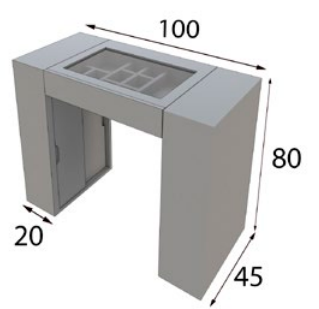

* Opcional luces LED 60p
* Optional LED lights 60p