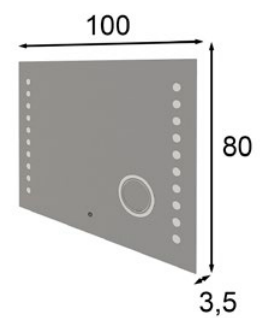

Ref. 45349  
Banqueta / Stool

\* Tapizado a elegir en carta  
\* Upholstery to choose  
from our swatchbook

Ref. 42504  
Tocador / Vanity dresser

\* Opcional luces LED 60p  
\* Optional LED lights 60p

TO52