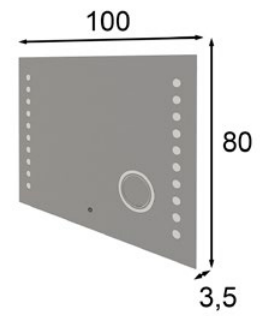

TO54

Ref. 21080
Espejo / Mirror