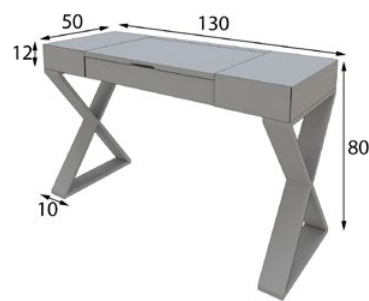

* Tapizado a elegir en carta
* Upholstery to choose from our swatchbook

Ref. 42018
Tocador / Vanity dresser