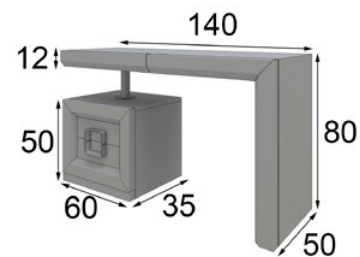

# TO60

Ref. 48873  
Espejo / Mirror

Ref. 45349  
Banqueta / Stool

\* Tapizado a elegir en carta  
\* Upholstery to choose from our swatchbook

Ref. 42064  
Tocador / Vanity dresser