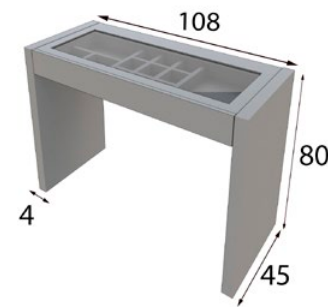

# TO54

Ref. 21080  
Espejo / Mirror

\* Incluye luz LED  
\* LED light included

Ref. 45368  
Banqueta / Stool

\* Tapizado a elegir en carta  
\* Upholstery to choose  
from our swatchbook

Ref. 42515  
Tocador / Vanity dresser