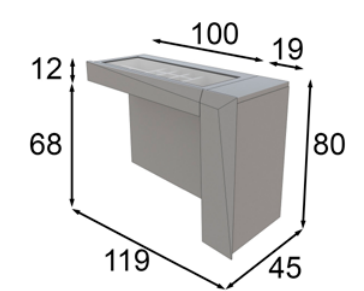

Ref. 42551
Tocador / Vanity dresser