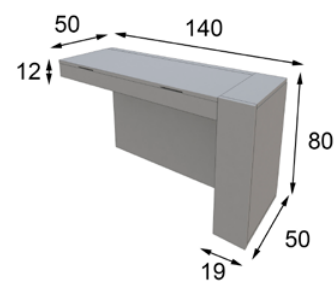

Ref. 45316
Tocador / Vanity dresser