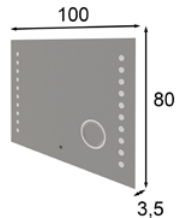

Ref. 21080
Espejo / Mirror

* Incluye luz LED
* LED light included