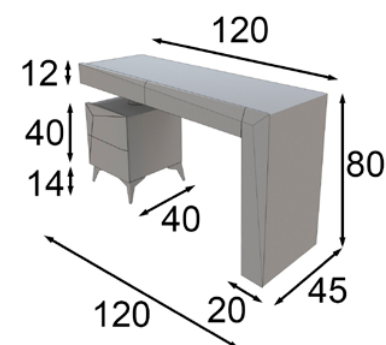

Ref. 42550
Tocador / Vanity dresser