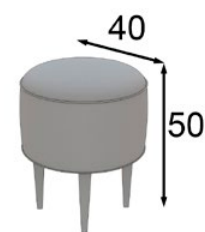

* Marco metálico
* Metallic frame