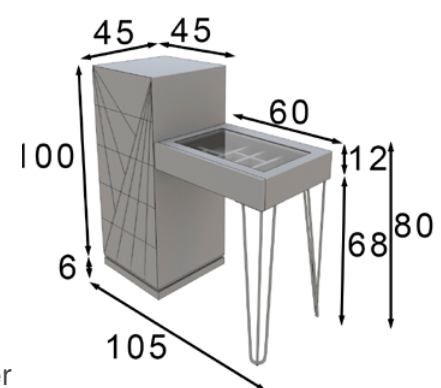

* Incluye luz LED
* LED light included

Ref. 45368
Banqueta / Stool

* Tapizado a elegir en carta
* Upholstery to choose from our swatchbook

Ref. 42521
Tocador / Vanity dresser