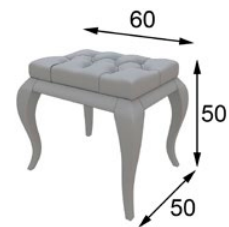

## TO29

Acabados / Finishes  
Tocador / Vanity  
Color 120 / 151

Espejo / Mirror  
Color 120

Banqueta / Stool  
Color 151 / Azahar 00

Ref. 45383  
Espejo / Mirror

\* Incluye luces LED  
\* LED lights included