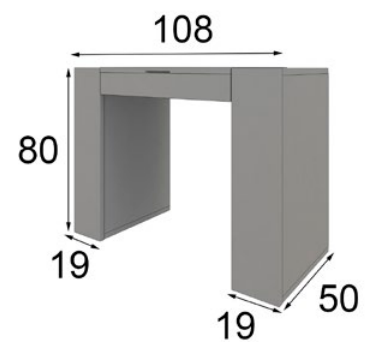

* Tapizado a elegir en carta
* Upholstery to choose
from our swatchbook

Ref. 42008
Tocador / Vanity dresser