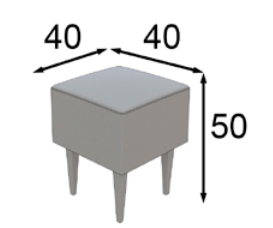

Espejo / Mirror  
Color 162

Banqueta / Stool  
Color 140 / Paris Cream

Ref. 42551  
Tocador / Vanity dresser

Ref. 21006  
Espejo / Mirror

\* Tapizado a elegir en carta  
\* Upholstery to choose from our swatchbook  
Ref. 45366  
Banqueta / Stool