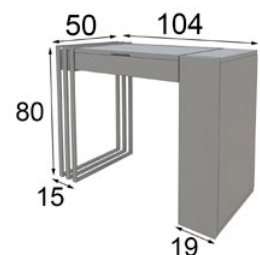

* Tapizado a elegir en carta
* Upholstery to choose from our swatchbook