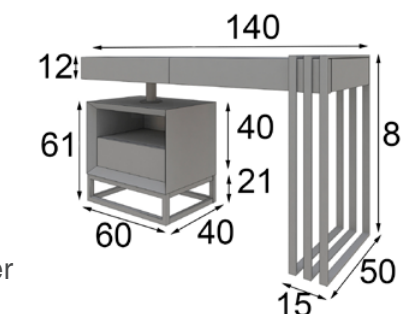

# TO46

Ref. 58528  
Espejo / Mirror

\* Marco metálico  
\* Metallic frame

Ref. 42096  
Banqueta / Stool

\* Tapizado a elegir en carta  
\* Upholstery to choose  
from our swatchbook

Ref. 42052  
Tocador / Vanity dresser