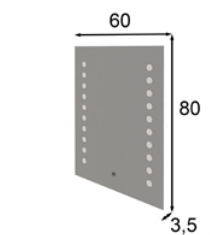

Ref. 45352  
Banqueta / Stool

\* Tapizado a elegir en carta  
\* Upholstery to choose  
from our swatchbook

Ref. 42535  
Tocador / Vanity dresser

Ref. 21080  
Espejo / Mirror

\* Incluye luz LED  
\* LED light included