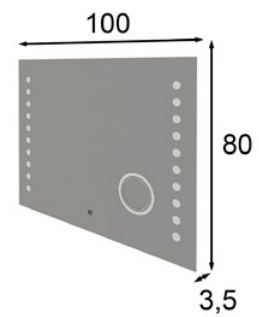

TO56

Ref. 21080
Espejo / Mirror

* Incluye luz LED
* LED light included

Ref. 45349
Banqueta / Stool