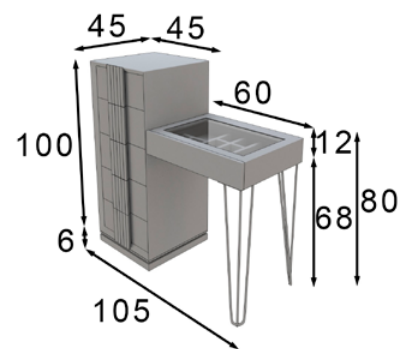

# To05

Ref. 21080  
Espejo / Mirror

\* Incluye luz LED  
\* LED light included

Ref. 45368  
Banqueta / Stool

\* Tapizado a elegir en carta  
\* Upholstery to choose from our swatchbook

Ref. 42520  
Tocador / Vanity dresser