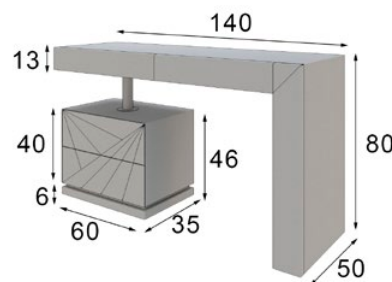

* Tapizado a elegir en carta
* Upholstery to choose from our swatchbook

Ref. 42074
Tocador / Vanity dresser