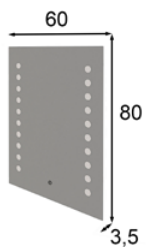

Banqueta / Stool  
Azahar 00 / Star Oro

TO10

Acabados / Finishes  
Tocador / Vanity  
Color 150 / 160

Puff / Pouf  
Star Oro

TO10

Ref. 21080  
Espejo / Mirror

\* Incluye luz LED  
\* LED light included

Ref. 45368  
Banqueta / Stool