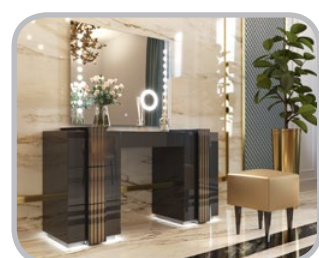

índice/index

PAG. 06