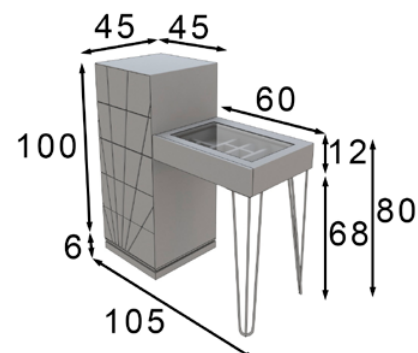

* Opcional zócalo LED 45p
* Optional base LED 45p

* Las partes metálicas no pueden ir con terminaciones en alto brillo
* High gloss finish not available on metallic parts