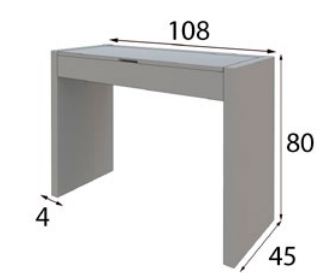

Ref. 45368
Banqueta / Stool

* Tapizado a elegir en carta
* Upholstery to choose
from our swatchbook