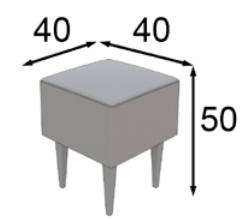

Ref. 45366
Banqueta / Stool

* Tapizado a elegir en carta
* Upholstery to choose from our swatchbook

TO41

GRUPO
muebles
INTERMOBEL