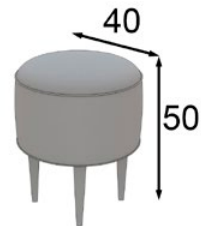

Ref. 45367
Banqueta / Stool

* Tapizado a elegir en carta
* Upholstery to choose from our swatchbook

TO21