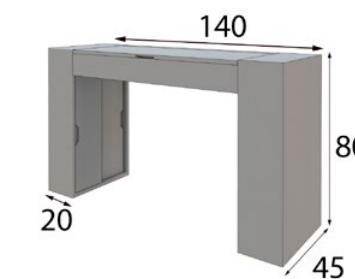

Ref. 45349
Banqueta / Stool

* Tapizado a elegir en carta
* Upholstery to choose
from our swatchbook