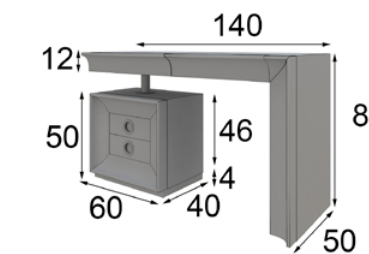

TO59

Ref. 58140  
Espejo / Mirror

Ref. 45349  
Banqueta / Stool

\* Tapizado a elegir en carta  
\* Upholstery to choose  
from our swatchbook

Ref. 42058  
Tocador / Vanity dresser