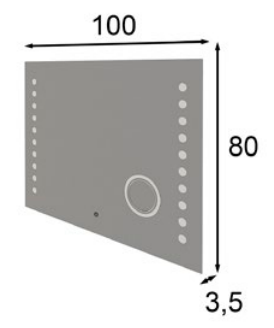

* Incluye luz LED
* LED light included

Ref. 45368
Banqueta / Stool