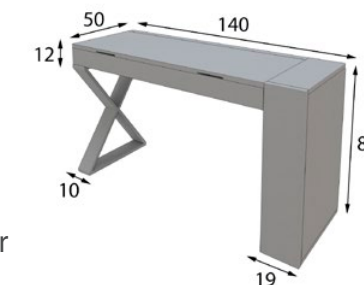

# TO26

Ref. 45365  
Banqueta / Stool

Mate Matt	Alto Brillo High Gloss
104p	125p

\* Tapizado a elegir en carta  
\* Upholstery to choose from our swatchbook

Ref. 42034  
Tocador / Vanity dresser

Mate Matt	Alto Brillo High Gloss
500p	625p