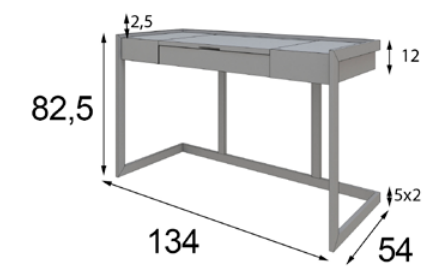

Ref. 42000
Tocador / Vanity dresser