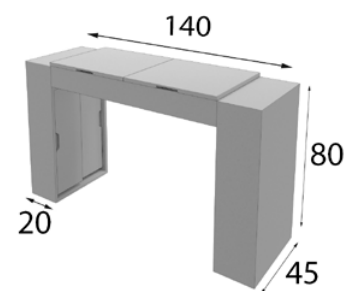

Ref. 45368
Banqueta / Stool

* Tapizado a elegir en carta
* Upholstery to choose
from our swatchbook