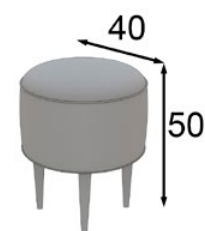

Ref. 45368  
Banqueta / Stool

\* Tapizado a elegir en carta  
\* Upholstery to choose  
from our swatchbook

Ref. 42552  
Tocador / Vanity dresser

TO32

GRUPO MUEBLES INTERMOBEL

Ref. 21006  
Espejo / Mirror

Ref. 45367  
Banqueta / Stool