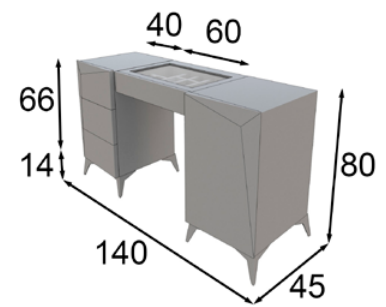

Ref. 45368  
Banqueta / Stool

\* Tapizado a elegir en carta  
\* Upholstery to choose  
from our swatchbook

Ref. 42552  
Tocador / Vanity dresser

TO32

GRUPO MUEBLES INTERMOBEL

Ref. 21006  
Espejo / Mirror

Ref. 45367  
Banqueta / Stool