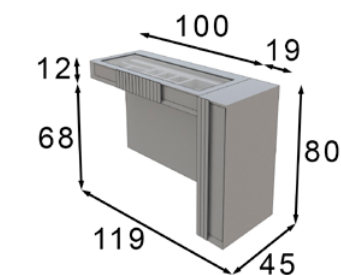

Ref. 21080  
Espejo / Mirror

\* Incluye luz LED  
\* LED light included

Ref. 45355  
Banqueta / Stool

\* Tapizado a elegir en carta  
\* Upholstery to choose  
from our swatchbook

Ref. 42537  
Tocador / Vanity dresser