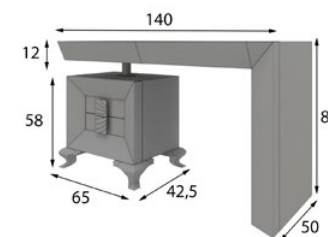

Ref. 42060
Tocador / Vanity dresser