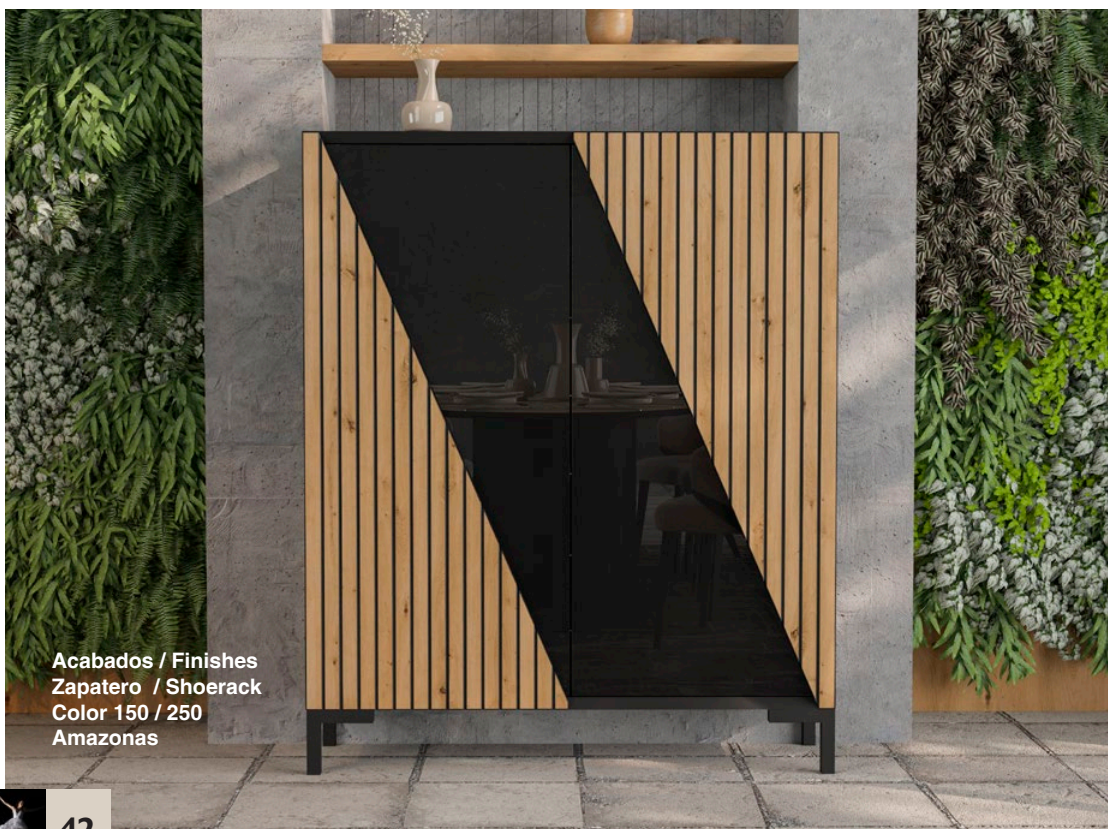

Acabados / Finishes
Zapatero / Shoerack
Color 150 / 250
Amazonas