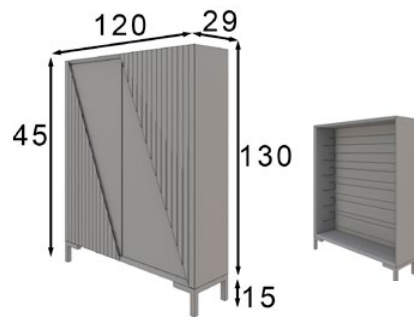

* Patas metálicas
* Metallic legs

* Debe ir fijado a pared
* Must be wall fixed

Z19

Ref. 64145

Zapatero / Shoe Rack
Aprox. 30 pares / pairs

* Las partes metálicas y acabado Amazonas no pueden ir con terminaciones en alto brillo
* High gloss finish not available on metallic parts and Amazonas finish