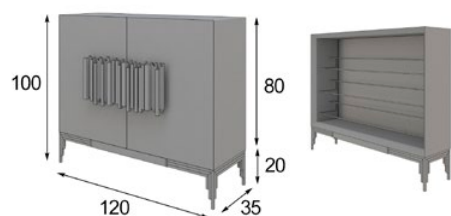

- Patas metálicas
- Metallic legs
- Debe ir fijado a pared
- Must be wall fixed

Z28

Ref. ZA0160261
Zapatero / Shoe Rack

Max. 18 pares / pairs
Medida a elegir de 80 a 120cm sin coste añadido
Optional sizes from 80 to 120cm without extra charge

60-80-100 Ø

- Marco metálico
- Metallic frame

Ref. 21030 (60ø)   Ref. 21031 (80ø)   Ref. 21032 (100ø)

Espejo / Mirror

- Las partes metálicas no pueden ir con terminaciones en alto brillo
- High gloss finish not available on metallic parts