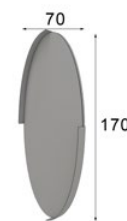

Z16

Ref. 45586

Zapatero / Shoe Rack

Max. 35 pares / pairs

Z17

Ref. 64143
Zapatero / Shoe Rack
Max. 15 pares / pairs

- * Patas metálicas
- * Metallic legs
- * Debe ir fijado a pared
- * Must be wall fixed

Ref. 21049
Espejo / Mirror