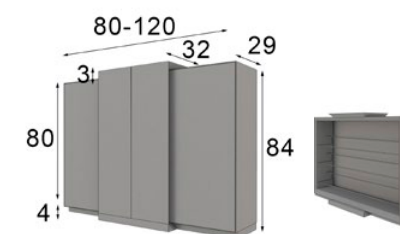

Ref. 21035
Juego 3 Espejos
3 Mirrors Set

Ref. 21036 (60cm)
Ref. 21037 (40cm)
Espejo Suelto
Single mirror

* Debe ir fijado a pared
* Must be wall fixed

Z29

Ref. 60267

Zapatero / Shoe Rack

Max. 18 pares / pairs