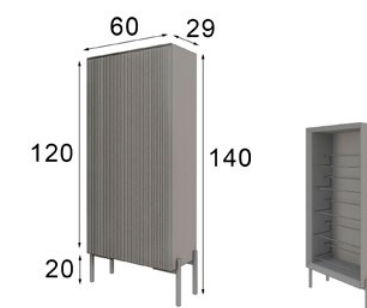

* Patas metálicas
* Metallic legs

* Debe ir fijado a pared
* Must be wall fixed

60-80-100 Ø

* Marco metálico
* Metallic frame

Ref. 21030 (60ø)

Ref. 21031 (80ø)

Ref. 21032 (100ø)

Espejo / Mirror

Z28

Ref. ZA0160502
Zapatero / Shoe Rack
Max. 15 pares / pairs

* Las partes metálicas no pueden ir con terminaciones en alto brillo
* High gloss finish not available on metallic parts