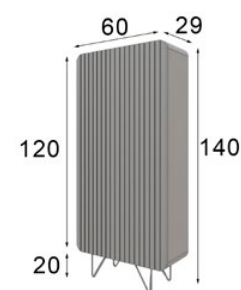

Z39

Ref. 54702

Zapatero / Shoe Rack
Max. 15 pares / pairs

- Patas metálicas
- Metallic legs
- Debe ir fijado a pared
- Must be wall fixed

- Marco metálico
- Metallic frame

Ref. 21013
Espejo / Mirror

- Las partes metálicas no pueden ir con terminaciones en alto brillo
- High gloss finish not available on metallic parts

Z39

Acabados / Finishes
Zapatero / Shoerack
Color 288 / 041

Espejo / Mirror
Color 041