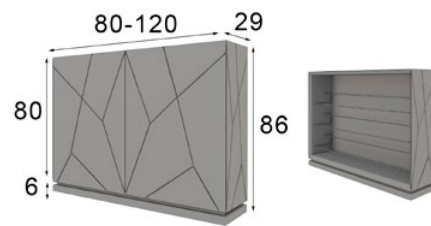

- Opcional zócalo LED 45p
- Optional base LED 45p

- Debe ir fijado a pared
- Must be wall fixed

Z30
Ref. 57714
Zapatero / Shoe Rack
Max. 18 pares / pairs
Medida a elegir de 80 a 120cm sin coste añadido
Optional sizes from 80 to 120cm without extra charge

60-80-100-120 ø

Espejo / Mirror

- Marco metálico
- Metallic frame

Ref. 21060
(60ø)

Ref. 21061
(80ø)

Ref. 21062
(100ø)

Ref. 21063
(120ø)

- Las partes metálicas no pueden ir con terminaciones en alto brillo
- High gloss finish not available on metallic parts