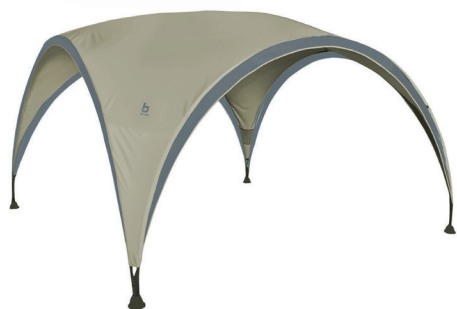

3. Tents & shelters

Bo-Camp - Party Shelter

4472202	8712013722023	300x300x218	14.15	S	1/1
4472201	8712013722016	370x370x239	16.85	M	1/1
4472200	8712013722009	426x426x233	19.5	L	1/1

- Easy to set up
- High quality 160gr/m² polyester fabric with PU coating and taped seams
- UV-resistant, waterproof and flame retardant
- With extra strong steel arched poles
- With stable feet for swampy surfaces