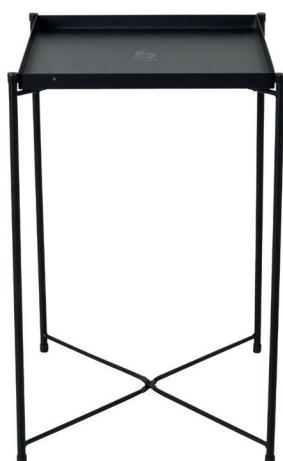

- Stylish aluminum table with industrial look
- Scratch resistant MDF table top
- 4 Detachable and adjustable feet
- Adjustable height: 55/65/70 cm
- With net for storage

Bo-Camp - Industrial - Side table - Harlem - M

1404325	8712013043258	Ø40x50	1.7	Black	5/5
---------	---------------	--------	-----	-------	-----

- Heat resistant and waterproof top
- Steel table top with folding legs
- Table top is removable
- Table top can also be used as a tray
- Compact foldable: 50x46.5x3 cm

Bo-Camp - Industrial - Side table - Palmetto

1404328	8712013043289	Ø45x44	1.7	Black	6/6
---------	---------------	--------	-----	-------	-----

- Trendy side table made of steel
- Heat resistant and waterproof top
- Compact foldable: 45x40x3 cm

Bo-Camp - Industrial - Side table - Bedford

1404324	8712013043241	30x30x51	1.35	Black	5/5
---------	---------------	----------	------	-------	-----

- Heat resistant and waterproof top
- Steel table top with folding legs
- Table top is removable
- Table top can also be used as a tray
- Compact foldable: 51x45x3 cm