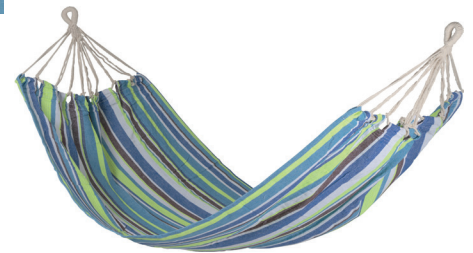

Bo-Camp - Hammock - Rumba

7100226 | 8712013002262 | 300x140 | 1.4 | Aurora | 1/10

Surface area 200x140 cm

Without rod

In bag with carrying strap