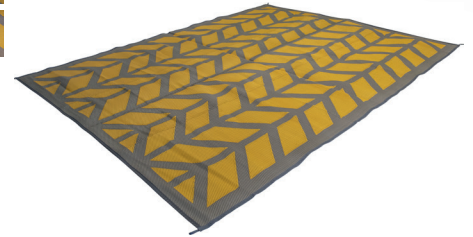

SKU

EAN

CM

KG

★

QTY

Collection Industrial

Bo-Camp - Industrial - Chill mat - Flaxton - Yellow

4271071	8712013710716	200x180	1.45	M	2/10
4271081	8712013710815	270x200	2	L	2/8
4271091	8712013710914	350x270	3.8	XL	1/5