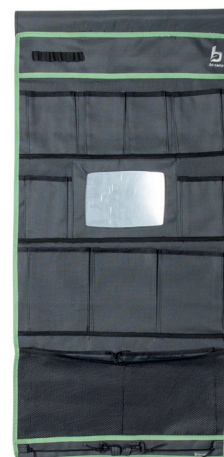

Bo-Camp - Organizer - Mirror - 12 Compartments

1771505 | 8712013715056 | 1x45x90 | 0.5 | Anthracite | 6/36

Solid 2-tone 600D polyester fabric

Convenient to hang over a door

With elastic bands at the bottom to hang e.g. towel or toilet roll

Can be connected with velcro closure, cord for caravan rail and eyelets