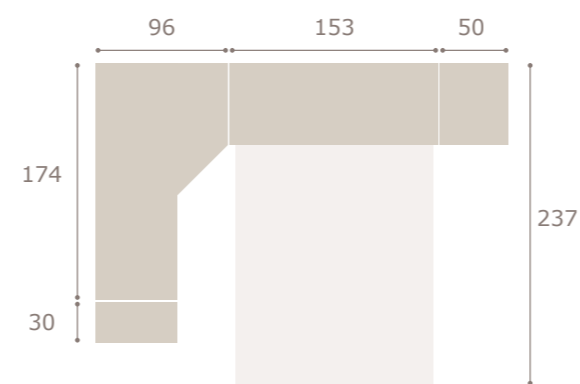

panel
respaldo

habitat
contract

abatibles

roble natural

Ghio 066

abatible vertical 135

abatible vertical 90

Ghio 067