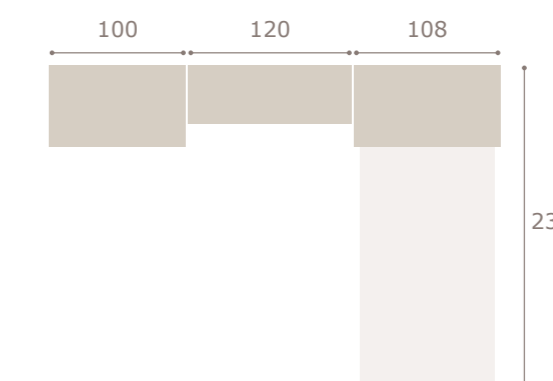

panel
respaldo

habitat
contract

abatibles

roble natural

Ghio 066

abatible vertical 135

abatible vertical 90

Ghio 067